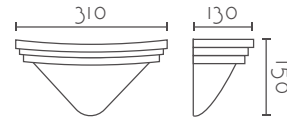

ALFA 310

ALFA 310

Ref:	Bombilla/Bulb	P.V.P- Price
431	1xE27 LED no incl.	57 €
432	1xR7s 118 mm LED no incl	63 €
Color/Colour		Blanco Natural / Natural White
Material		Escayola Inesplast / Inesplast Plaster
Medidas/Dimensions 310x150x130 mm		

ALFA 310 LED

Ref:	Color °K	Bombilla/Bulb	Regulable	P.V.P- Price
431/LED	27 | 2700K	LED 12W 1820Lm	✗	97 €
431/DIM	30 | 3000K	LED 8W 1340Lm Dimmable	✓	105 €

ALFA 410

ALFA 410

Ref:	Bombilla/Bulb	P.V.P- Price
429	1xE27 LED no incl.	59 €
430	1xR7s 118 mm LED no incl	66 €
Color/Colour		Blanco Natural / Natural White
Material		Escayola Inesplast / Inesplast Plaster
Medidas/Dimensions 410x160x140 mm		

ALFA 410 LED

Ref:	Color °K	Bombilla/Bulb	Regulable	P.V.P- Price
429/LED	27 | 2700K	LED 12W 1820Lm	✗	99 €
429/DIM	30 | 3000K	LED 8W 1340Lm Dimmable	✓	107 €

VERA

VERA

Ref:	Bombilla/Bulb	P.V.P- Price
437	1xE27 LED no incl.	64 €
438	1xR7s 118 mm LED no incl	69 €
Color/Colour		Blanco Natural / Natural White
Material		Escayola Inesplast / Inesplast Plaster
Medidas/Dimensions 355x165x160 mm		

VERA LED

Ref:	Color °K	Bombilla/Bulb	Regulable	P.V.P- Price
437/LED	27 | 2700K	LED 18W 2730Lm	✗	113 €
437/DIM	30 | 3000K	LED 16W 2550Lm Dimmable	✓	121 €