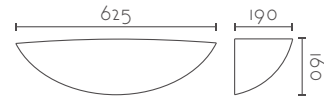

ESFERA ALTA 405

ESFERA ALTA 405

Ref:	Bombilla/Bulb	P.V.P- Price
62	1xE27 LED no incl.	50 €
12	1xR7s 78 mm LED no incl	57 €
Color/Colour	Blanco Natural / Natural White	
Material	Escayola Inesplast / Inesplast Plaster	
Medidas/Dimensions	405x203x205 mm	

ESFERA ALTA 405 LED

Ref:	Color °K	Bombilla/Bulb	Regulable	P.V.P- Price
62/LED	27 | 2700K	LED 12W 1820Lm	✗	90 €
62/DIM	30 | 3000K	LED 8W 1340Lm Dimmable	✓	98 €

ESFERA 625

ESFERA 625

Ref:	Bombilla/Bulb	P.V.P- Price
377	2xE27 LED no incl.	98 €
378	2xR7s 118 mm LED no incl	107 €
Color/Colour	Blanco Natural / Natural White	
Material	Escayola Inesplast / Inesplast Plaster	
Medidas/Dimensions	625x160x190 mm	

ESFERA 625 LED

Ref:	Color °K	Bombilla/Bulb	Regulable	P.V.P- Price
377/LED	27 | 2700K	LED 24W 3640Lm	✗	178 €
377/DIM	30 | 3000K	LED 24W 3640Lm Dimmable	✓	194 €

ESFERA 730

ESFERA 730

Ref:	Bombilla/Bulb	P.V.P- Price
618	1xE27 LED no incl.	97€
618/0	1xR7s 118 mm LED no incl	109€
Color/Colour	Blanco Natural / Natural White	
Material	Escayola Inesplast / Inesplast Plaster	
Medidas/Dimensions	730x100x190 mm	

ESFERA 730 LED

Ref:	Color °K	Bombilla/Bulb	Regulable	P.V.P- Price
618/LED	27 | 2700K	LED 24W 3640Lm	✗	149 €
618/DIM	30 | 3000K	LED 24W 3640Lm Dimmable	✓	191 €