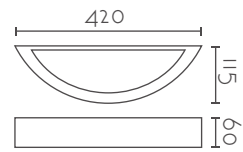

NORA 320

NORA 320 LED New

Ref:	Color °K	Bombilla/Bulb	Regulable	P.V.P- Price
NOR320/LED	27 | 2700K	LED 12W 1820Lm	✗	109 €
NOR320/DIM	30 | 3000K	LED 16W 2520Lm Dimmable	✓	126 €

Color/Colour	Blanco Natural / Natural White
Material	Escayola Inesplast / Inesplast Plaster Difusor + Tapa Cristal / Glass Diffuser + Tape
Medidas/Dimensions	320x60x115 mm

UMA 200

UMA 200 New

Ref:	Bombilla/Bulb	P.V.P- Price
UMA	2xG9 LED no incl.	34 €

Color/Colour	Blanco Natural / Natural White
Material	Escayola Inesplast / Inesplast Plaster Difusor Cristal / Glass Diffuser
Medidas/Dimensions	90x90x200 mm

NORA 420

NORA 420 LED New

Ref:	Color °K	Bombilla/Bulb	Regulable	P.V.P- Price
NOR420/LED	27 | 2700K	LED 12W 1820Lm	✗	116 €
NOR420/DIM	30 | 3000K	LED 16W 2520Lm Dimmable	✓	133 €

Color/Colour	Blanco Natural / Natural White
Material	Escayola Inesplast / Inesplast Plaster Difusor + Tapa Cristal / Glass Diffuser + Tape
Medidas/Dimensions	420x60x115 mm