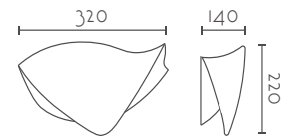

ODIN

ODIN

Ref:	Bombilla/Bulb	P.V.P- Price
197	1xE27 LED no incl.	68 €
198	1xR7s 118 mm LED no incl	73 €
Color/Colour	Blanco Natural / Natural White	
Material	Escayola Inesplast / Inesplast Plaster	
Medidas/Dimensions	320x220x140 mm	

ODIN LED

Ref:	Color °K	Bombilla/Bulb	Regulable	P.V.P- Price
197/LED	27 | 2700K	LED 12W 1820Lm	✗	108 €
197/DIM	30 | 3000K	LED 8W 1340Lm Dimmable	✓	116 €

CRATER

CRATER

Ref:	Bombilla/Bulb	P.V.P- Price
15	1xE27 LED no incl.	122 €
9	1xR7s 118 mm LED no incl	127 €
Color/Colour	Blanco Natural / Natural White	
Material	Escayola Inesplast / Inesplast Plaster	
Medidas/Dimensions	300x300x170 mm	

CRATER LED

Ref:	Color °K	Bombilla/Bulb	Regulable	P.V.P- Price
15/LED	27 | 2700K	LED 12W 1820Lm	✗	162 €
15/DIM	30 | 3000K	LED 8W 1340Lm Dimmable	✓	170 €