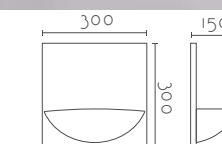

ANETO

ANETO

Ref:	Bombilla/Bulb	P.V.P- Price
606	1xE27 LED no incl.	75 €
606/R7	1xR7s 118 mm LED no incl	82 €
Color/Colour	Blanco Natural / Natural White	
Material	Escayola Inesplast / Inesplast Plaster	
Medidas/Dimensions	300x300x140mm	

PLACA ANETO

607/PLA	Blanco Natural / Natural White	27 €
Material	Escayola Inesplast / Inesplast Plaster	
Medidas/Dimensions	300x300x40mm	

CAPRI

CAPRI

Ref:	Bombilla/Bulb	P.V.P- Price
610	1xE27 LED no incl.	75 €
610/R7	1xR7s 118 mm LED no incl	82 €
Color/Colour	Blanco Natural / Natural White	
Material	Escayola Inesplast / Inesplast Plaster	
Medidas/Dimensions	300x300x150mm	

PLACA CAPRI

611/PLA	Blanco Natural / Natural White	27 €
Material	Escayola Inesplast / Inesplast Plaster	
Medidas/Dimensions	300x300x30mm