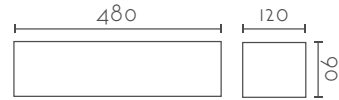

NICO 240

NICO 240

Ref:	Bombilla/Bulb	P.V.P- Price
619	1xE27 LED no incl.	69 €
619/0	1xR7s 118 mm LED no incl	77 €
T240	Tapa Superior Cristal Pirex (opcional) Top cover Pirex Glass	8 €
Color/Colour	Blanco Natural / Natural White	
Material	Escayola Inesplast / Inesplast Plaster Difusor Cristal / Glass Diffuser	
Medidas/Dimensions	240x90x110 mm	

NICO 240 LED

Ref:	Color °K	Bombilla/Bulb	Regulable	P.V.P- Price
619/LED	27 | 2700K	LED 12W 1820Lm	✗	109 €
619/DIM	30 | 3000K	LED 16W 2520Lm Dimmable	✓	126 €

NICO 480

NICO 480

Ref:	Bombilla/Bulb	P.V.P- Price
620	1xE27 LED no incl.	117 €
620/0	1xR7s 118 mm LED no incl	130 €
T480	Tapa Superior Cristal Pirex (opcional) Top cover Pirex Glass	16 €
Color/Colour	Blanco Natural / Natural White	
Material	Escayola Inesplast / Inesplast Plaster Difusor Cristal / Glass Diffuser	
Medidas/Dimensions	480x90x120 mm	

NICO 480 LED

Ref:	Color °K	Bombilla/Bulb	Regulable	P.V.P- Price
620/LED	27 | 2700K	LED 24W 3640Lm	✗	169 €
620/DIM	30 | 3000K	LED 24W 3640Lm Dimmable	✓	211 €

TROPIC 700

TROPIC 700 LED ^(New)

Ref:	Color °K	Bombilla/Bulb	Regulable	P.V.P- Price
552/LED	27 | 2700K	LED 48W 7280Lm	✗	175 €
552/DIM	30 | 3000K	LED 48W 7280Lm Dimmable	✓	214 €

Color/Colour	Blanco Natural / Natural White			
Material	Escayola Inesplast / Inesplast Plaster			
Medidas/Dimensions	700x90x 80 mm