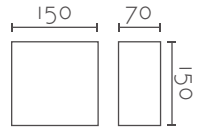

SIMA 150

SIMA 150 ^(New)

Ref:	Bombilla/Bulb	P.V.P- Price
SIMA	1xG9 LED no incl.	32 €
Color/Colour	Blanco Natural / Natural White	
Material	Escayola Inesplast / Inesplast Plaster	
Medidas/Dimensions	150x150x70 mm	

ARIEL 115

ARIEL 115 ^(New)

Ref:	Bombilla/Bulb	P.V.P- Price
ARIEL	1xG9 LED no incl.	36 €
Color/Colour	Blanco Natural / Natural White	
Material	Escayola Inesplast / Inesplast Plaster	
Medidas/Dimensions	115x115x115 mm