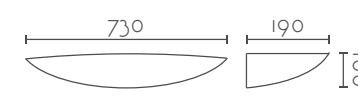

ESFERA ALTA 405

ESFERA ALTA 405

Ref:	Bombilla/Bulb	P.V.P- Price
62	1xE27 LED no incl.	50 €
12	1xR7s 78 mm LED no incl	57 €
Color/Colour	Blanco Natural / Natural White	
Material	Escayola Inesplast / Inesplast Plaster	
Medidas/Dimensions	405x203x205 mm	

ESFERA ALTA 405 LED

Ref:	Color °K	Bombilla/Bulb	Regulable	P.V.P- Price
62/LED	27 | 2700K	LED 12W 1820Lm	✗	90 €
62/DIM	30 | 3000K	LED 8W 1340Lm Dimmable	✓	98 €

ESFERA 625

ESFERA 625

Ref:	Bombilla/Bulb	P.V.P- Price
377	2xE27 LED no incl.	98 €
378	2xR7s 118 mm LED no incl	107 €
Color/Colour	Blanco Natural / Natural White	
Material	Escayola Inesplast / Inesplast Plaster	
Medidas/Dimensions	625x160x190 mm	

ESFERA 625 LED

Ref:	Color °K	Bombilla/Bulb	Regulable	P.V.P- Price
377/LED	27 | 2700K	LED 24W 3640Lm	✗	178 €
377/DIM	30 | 3000K	LED 24W 3640Lm Dimmable	✓	194 €

ESFERA 730

ESFERA 730

Ref:	Bombilla/Bulb	P.V.P- Price
618	1xE27 LED no incl.	97€
618/0	1xR7s 118 mm LED no incl	109€
Color/Colour	Blanco Natural / Natural White	
Material	Escayola Inesplast / Inesplast Plaster	
Medidas/Dimensions	730x100x190 mm	

ESFERA 730 LED

Ref:	Color °K	Bombilla/Bulb	Regulable	P.V.P- Price
618/LED	27 | 2700K	LED 24W 3640Lm	✗	149 €
618/DIM	30 | 3000K	LED 24W 3640Lm Dimmable	✓	191 €