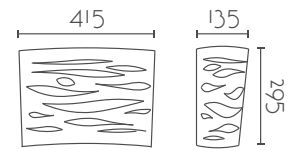

DELTA

Ref:	Bombilla/Bulb	P.V.P- Price
445	1xE27 LED no incl.	90 €
Color/Colour	Blanco Natural / Natural White	
Material	Escayola Inesplast / Inesplast Plaster Difusor Polipropileno / Polypropylene Diffuser	
Medidas/Dimensions	415x295x135 mm