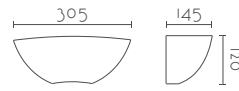

ESFERA UP-DOWN 305