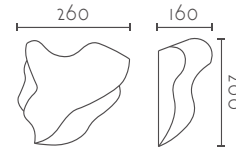

HALLEY

HALLEY

Ref:	Bombilla/Bulb	P.V.P- Price
56	1xE27 LED no incl.	118 €
54	1xR7s 118 mm LED no incl	123 €
Color/Colour	Blanco Natural / Natural White	
Material	Escayola Inesplast / Inesplast Plaster	
Medidas/Dimensions	360x230x190 mm	

HALLEY LED

Ref:	Color °K	Bombilla/Bulb	Regulable	P.V.P- Price
56/LED	27 | 2700K	LED 12W 1820Lm	✗	158 €
56/DIM	30 | 3000K	LED 8W 1340Lm Dimmable	✓	166 €

FENIX

FENIX

Ref:	Bombilla/Bulb	P.V.P- Price
87	1xE27 LED no incl.	80 €
86	1xR7s 118 mm LED no incl	85 €
Color/Colour	Blanco Natural / Natural White	
Material	Escayola Inesplast / Inesplast Plaster	
Medidas/Dimensions	260x200x160 mm	

FENIX LED

Ref:	Color °K	Bombilla/Bulb	Regulable	P.V.P- Price
87/LED	27 | 2700K	LED 12W 1820Lm	✗	120 €
87/DIM	30 | 3000K	LED 8W 1340Lm Dimmable	✓	128 €

ZENIT

ZENIT

Ref:	Bombilla/Bulb	P.V.P- Price
44	1xE27 LED no incl.	82 €
41	1xR7s 118 mm LED no incl	87 €
Color/Colour	Blanco Natural / Natural White	
Material	Escayola Inesplast / Inesplast Plaster	
Medidas/Dimensions	270x180x130 mm	

ZENIT LED

Ref:	Color °K	Bombilla/Bulb	Regulable	P.V.P- Price
44/LED	27 | 2700K	LED 12W 1820Lm	✗	122 €
44/DIM	30 | 3000K	LED 8W 1340Lm Dimmable	✓	130 €