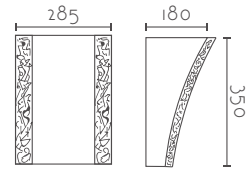

ARES

ARES		
Ref:	Bombilla/Bulb	P.V.P- Price
519	1xE27 LED no incl.	94 €
520	1xR7s 118 mm LED no incl	97 €
Color/Colour	Blanco Natural / Natural White	
Material	Escayola Inesplast / Inesplast Plaster	
Medidas/Dimensions	285x350x180mm	

ARES LED				
Ref:	Color °K	Bombilla/Bulb	Regulable	P.V.P- Price
519/LED	27 | 2700K	LED 12W 1820Lm	✗	134 €
519/DIM	30 | 3000K	LED 8W 1340Lm Dimmable	✓	142 €

NERVA

NERVA		
Ref:	Bombilla/Bulb	P.V.P- Price
307	1xE27 LED no incl.	59 €
308	1xR7s 118 mm LED no incl	63 €
Color/Colour	Blanco Natural / Natural White	
Material	Escayola Inesplast / Inesplast Plaster	
Medidas/Dimensions	285x300x160 mm	

NERVA LED				
Ref:	Color °K	Bombilla/Bulb	Regulable	P.V.P- Price
307/LED	27 | 2700K	LED 12W 1820Lm	✗	99 €
307/DIM	30 | 3000K	LED 8W 1340Lm Dimmable	✓	107 €

HERMES

HERMES		
Ref:	Bombilla/Bulb	P.V.P- Price
521	1xE27 LED no incl.	94 €
522	1xR7s 118 mm LED no incl	97 €
Color/Colour	Blanco Natural / Natural White	
Material	Escayola Inesplast / Inesplast Plaster	
Medidas/Dimensions	280x350x195mm	

HERMES LED				
Ref:	Color °K	Bombilla/Bulb	Regulable	P.V.P- Price
521/LED	27 | 2700K	LED 12W 1820Lm	✗	134 €
521/DIM	30 | 3000K	LED 8W 1340Lm Dimmable	✓	142 €

ARGOS

ARGOS		
Ref:	Bombilla/Bulb	P.V.P- Price
523	1xE27 LED no incl.	94 €
Color/Colour	Blanco Natural / Natural White	
Material	Escayola Inesplast / Inesplast Plaster	
Medidas/Dimensions	290x310x160 mm