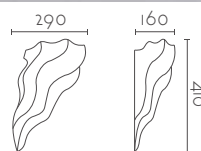

FLAMA

FLAMA

Ref:	Bombilla/Bulb	P.V.P- Price
94	1xE27 LED no incl.	119 €
93	1xR7s 118 mm LED no incl	122 €
Color/Colour	Blanco Natural / Natural White	
Material	Escayola Inesplast / Inesplast Plaster	
Medidas/Dimensions	290x410x160 mm	

FLAMA LED

Ref:	Color °K	Bombilla/Bulb	Regulable	P.V.P- Price
94/LED	27 | 2700K	LED 12W 1820Lm	✗	159 €
94/DIM	30 | 3000K	LED 8W 1340Lm Dimmable	✓	167 €

FLETXA

FLETXA

Ref:	Bombilla/Bulb	P.V.P- Price
51	1xE27 LED no incl.	103 €
49	1xR7s 118 mm LED no incl	108 €
Color/Colour	Blanco Natural / Natural White	
Material	Escayola Inesplast / Inesplast Plaster	
Medidas/Dimensions	420x210x140 mm	

FLETXA LED

Ref:	Color °K	Bombilla/Bulb	Regulable	P.V.P- Price
51/LED	27 | 2700K	LED 12W 1820Lm	✗	143 €
51/DIM	30 | 3000K	LED 8W 1340Lm Dimmable	✓	151 €

DANDY

DANDY

Ref:	Bombilla/Bulb	P.V.P- Price
92	1xE27 LED no incl.	96 €
91	1xR7s 118 mm LED no incl	101 €
Color/Colour	Blanco Natural / Natural White	
Material	Escayola Inesplast / Inesplast Plaster	
Medidas/Dimensions	260x260x130 mm	

DANDY LED

Ref:	Color °K	Bombilla/Bulb	Regulable	P.V.P- Price
92/LED	27 | 2700K	LED 12W 1820Lm	✗	136 €
92/DIM	30 | 3000K	LED 8W 1340Lm Dimmable	✓	144 €