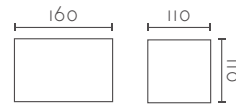

LLEVANT

Ref:	Bombilla/Bulb	P.V.P- Price
600	1xR7s 78 mm LED no incl	60 €
600G	1xG9 LED no incl.	57 €
Color/Colour	Blanco Natural / Natural White	
Material	Escayola Inesplast / Inesplast Plaster	
Medidas/Dimensions	160x110x110 mm