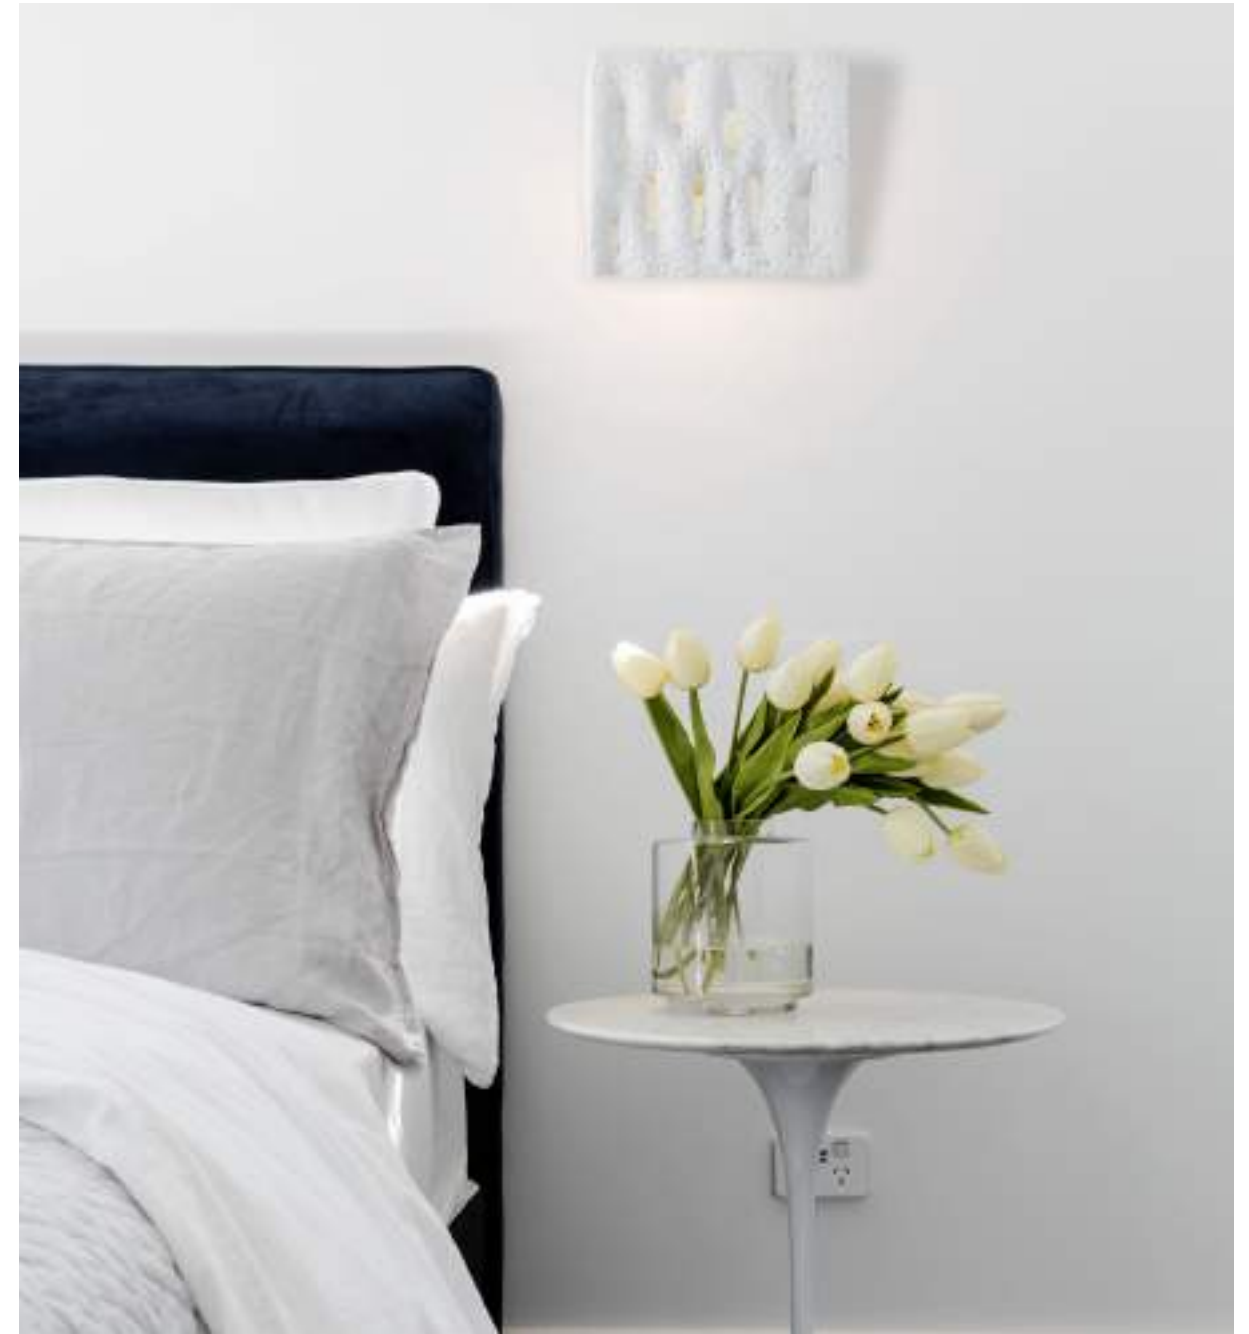

FERRO

FERRO

Ref:	Bombilla/Bulb	P.V.P- Price
312	1xE27 LED no incl.	73 €
312/0	1xR7s 118 mm LED no incl	77 €
Color/Colour	Blanco Natural / Natural White	
Material	Escayola Inesplast / Inesplast Plaster	
Medidas/Dimensions	295x290x150 mm	

RA

RA

Ref:	Bombilla/Bulb	P.V.P- Price
314	2xE27 LED no incl.	88 €
314/0	2xR7s 118 mm LED no incl	94 €
Color/Colour	Blanco Natural / Natural White	
Material	Escayola Inesplast / Inesplast Plaster	
Medidas/Dimensions	500x160x160 mm