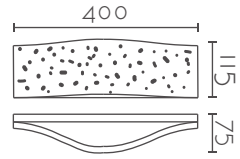

TRAVER DOS

TRAVER DOS New

Ref:	Color °K	Bombilla/Bulb	Regulable	P.V.P- Price
555/LED	27 | 2700K	LED 12W 1820Lm	✘	97 €
555/DIM	30 | 3000K	LED 8W 1340Lm Dimmable	✔	105 €

Color/Colour	Blanco Natural / Natural White
Material	Escayola Inesplast / Inesplast Plaster
Medidas/Dimensions	400x115x75 mm

INCA

INCA

Ref:	Bombilla/Bulb	P.V.P- Price
587	1xE27 LED no incl.	69 €
588	1xR7s 118 mm LED no incl	76 €

Color/Colour	Blanco Natural / Natural White
Material	Escayola Inesplast / Inesplast Plaster
Medidas/Dimensions	270x150x150 mm

INCA LED

Ref:	Color °K	Bombilla/Bulb	Regulable	P.V.P- Price
587/LED	27 | 2700K	LED 12W 1820Lm	✘	109 €
587/DIM	30 | 3000K	LED 8W 1340Lm Dimmable	✔	117 €

MAYA

MAYA

Ref:	Bombilla/Bulb	P.V.P- Price
589	1xE27 LED no incl.	69 €
590	1xR7s 78mm LED no incl	76 €

Color/Colour	Blanco Natural / Natural White
Material	Escayola Inesplast / Inesplast Plaster
Medidas/Dimensions	330x110x76 mm

MAYA LED

Ref:	Color °K	Bombilla/Bulb	Regulable	P.V.P- Price
589/LED	27 | 2700K	LED 12W 1820Lm	✘	109 €
589/DIM	30 | 3000K	LED 16W 2520Lm Dimmable	✔	126 €