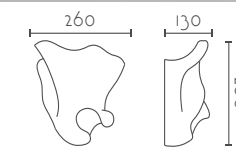

FLAMA

FLAMA

Ref:	Bombilla/Bulb	P.V.P- Price
94	1xE27 LED no incl.	119 €
93	1xR7s 118 mm LED no incl	122 €
Color/Colour	Blanco Natural / Natural White	
Material	Escayola Inesplast / Inesplast Plaster	
Medidas/Dimensions	290x410x160 mm	

FLAMA LED

Ref:	Color °K	Bombilla/Bulb	Regulable	P.V.P- Price
94/LED	27 | 2700K	LED 12W 1820Lm	✗	159 €
94/DIM	30 | 3000K	LED 8W 1340Lm Dimmable	✓	167 €

FLETXA

FLETXA

Ref:	Bombilla/Bulb	P.V.P- Price
51	1xE27 LED no incl.	103 €
49	1xR7s 118 mm LED no incl	108 €
Color/Colour	Blanco Natural / Natural White	
Material	Escayola Inesplast / Inesplast Plaster	
Medidas/Dimensions	420x210x140 mm	

FLETXA LED

Ref:	Color °K	Bombilla/Bulb	Regulable	P.V.P- Price
51/LED	27 | 2700K	LED 12W 1820Lm	✗	143 €
51/DIM	30 | 3000K	LED 8W 1340Lm Dimmable	✓	151 €

DANDY

DANDY

Ref:	Bombilla/Bulb	P.V.P- Price
92	1xE27 LED no incl.	96 €
91	1xR7s 118 mm LED no incl	101 €
Color/Colour	Blanco Natural / Natural White	
Material	Escayola Inesplast / Inesplast Plaster	
Medidas/Dimensions	260x260x130 mm	

DANDY LED

Ref:	Color °K	Bombilla/Bulb	Regulable	P.V.P- Price
92/LED	27 | 2700K	LED 12W 1820Lm	✗	136 €
92/DIM	30 | 3000K	LED 8W 1340Lm Dimmable	✓	144 €