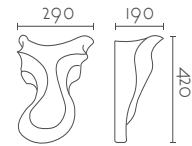

MAGNO

MAGNO

Ref:	Bombilla/Bulb	P.V.P- Price
30	1xE27 LED no incl.	99 €
26	1xR7s 118 mm LED no incl	102 €
Color/Colour	Blanco Natural / Natural White	
Material	Escayola Inesplast / Inesplast Plaster	
Medidas/Dimensions	340x360x135 mm	

MAGNO LED

Ref:	Color °K	Bombilla/Bulb	Regulable	P.V.P- Price
30/LED	27 | 2700K	LED 12W 1820Lm	✗	139 €
30/DIM	30 | 3000K	LED 8W 1340Lm Dimmable	✓	147 €

DRAC

DRAC

Ref:	Bombilla/Bulb	P.V.P- Price
89	1xE27 LED no incl.	149 €
88	1xR7s 118 mm LED no incl	154 €
Color/Colour	Blanco Natural / Natural White	
Material	Escayola Inesplast / Inesplast Plaster	
Medidas/Dimensions	290x420x190 mm	

DRAC LED

Ref:	Color °K	Bombilla/Bulb	Regulable	P.V.P- Price
89/LED	27 | 2700K	LED 12W 1820Lm	✗	189 €
89/DIM	30 | 3000K	LED 8W 1340Lm Dimmable	✓	197 €