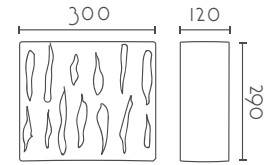

ZINC

Ref:	Bombilla/Bulb	P.V.P- Price
311	1xE27 LED no incl.	73 €
311/0	1xR7s 118 mm LED no incl	77 €
Color/Colour	Blanco Natural / Natural White	
Material	Escayola Inesplast / Inesplast Plaster	
Medidas/Dimensions	300x290x120 mm