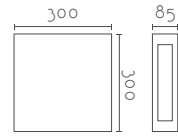

MOS

MOS

Ref:	Bombilla/Bulb	P.V.P- Price
577/LED	LED 14,5W 1600Lm 3000°K	195 €
Color/Colour	Blanco Natural / Natural White	
Material	Escayola Inesplast / Inesplast Plaster	
Medidas/Dimensions	300x300x85mm	

PLACA MOS

609/PLACA	Blanco Natural / Natural White	27 €
Material	Escayola Inesplast / Inesplast Plaster	
Medidas/Dimensions	300x300x30mm	

EVEREST

Ref:	Bombilla/Bulb	P.V.P- Price
582/LED	LED 14,5W 1600Lm 3000°K	195 €
Color/Colour	Blanco Natural / Natural White	
Material	Escayola Inesplast / Inesplast Plaster	
Medidas/Dimensions	300x300x100mm	

607/PLACA	Blanco Natural / Natural White	27 €
Material	Escayola Inesplast / Inesplast Plaster	
Medidas/Dimensions	300x300x40mm