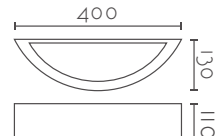

CRONOS 370

CRONOS 370

Ref:	Bombilla/Bulb	P.V.P- Price
535B	1xR7s 118 mm LED no incl	68 €
Color/Colour	Blanco Natural / Natural White	
Material	Escayola Inesplast / Inesplast Plaster Difusor Pergamino / Parchment Paper Diffuser	
Medidas/Dimensions	370x104x100 mm	

CRONOS 370 LED

Ref:	Color °K	Bombilla/Bulb	Regulable	P.V.P- Price
534B/LED	27 | 2700K	LED 12W 1820Lm	✗	105 €
534B/DIM	30 | 3000K	LED 16W 2520Lm Dimmable	✓	125 €

CRONOS 400

CRONOS 400

Ref:	Bombilla/Bulb	P.V.P- Price
534	1xE27 LED no incl.	71 €
535	1xR7s 118 mm LED no incl	76 €
Color/Colour	Blanco Natural / Natural White	
Material	Escayola Inesplast / Inesplast Plaster Difusor Pergamino / Parchment Paper Diffuser	
Medidas/Dimensions	400x110x130 mm	

CRONOS 400 LED

Ref:	Color °K	Bombilla/Bulb	Regulable	P.V.P- Price
534/LED	27 | 2700K	LED 12W 1820Lm	✗	111 €
534/DIM	30 | 3000K	LED 16W 2520Lm Dimmable	✓	128 €