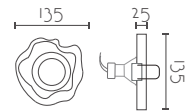

VARI

Ref:	Bombilla/Bulb	P.V.P- Price
559	1xGU10 LED no incl.	32 €
559/EM	Solo Embellecedor escayola sin empotrable Only Decorative section plaster without downlight	17 €
Color/Colour	Blanco Natural / Natural White	
Material	Escayola Inesplast / Inesplast Plaster	
Medidas/Dimensions	Ø 175 x 20 mm	Corte/Cut Ø74 mm

ONDA

Ref:	Bombilla/Bulb	P.V.P- Price
143	1xGU10 LED no incl.	24 €
143/EM	Solo Embellecedor escayola sin empotrable Only Decorative section plaster without downlight	17 €
Color/Colour	Blanco Natural / Natural White	
Material	Escayola Inesplast / Inesplast Plaster	
Medidas/Dimensions	Ø 145 x 25 mm	Corte/Cut Ø60 mm

SCALA

Ref:	Bombilla/Bulb	P.V.P- Price
136	1xGU10 LED no incl.	24 €
136/EM	Solo Embellecedor escayola sin empotrable Only Decorative section plaster without downlight	17 €
Color/Colour	Blanco Natural / Natural White	
Material	Escayola Inesplast / Inesplast Plaster	
Medidas/Dimensions	Ø 130 x 15 mm	Corte/Cut Ø60 mm

DAISY

Ref:	Bombilla/Bulb	P.V.P- Price
155	1xGU10 LED no incl.	30 €
155/EM	Solo Embellecedor escayola sin empotrable Only Decorative section plaster without downlight	17 €
Color/Colour	Blanco Natural / Natural White	
Material	Escayola Inesplast / Inesplast Plaster	
Medidas/Dimensions	240 x 150 x 20 mm	Corte/Cut Ø80 mm

ZIP

Ref:	Bombilla/Bulb	P.V.P- Price
145	1xGU10 LED no incl.	24 €
145/EM	Solo Embellecedor escayola sin empotrable Only Decorative section plaster without downlight	17 €
Color/Colour	Blanco Natural / Natural White	
Material	Escayola Inesplast / Inesplast Plaster	
Medidas/Dimensions	Ø 130 x 25 mm	Corte/Cut Ø60 mm

ESPIN