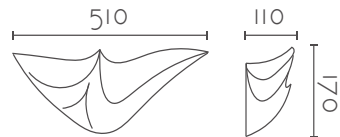

UTOPIA

UTOPIA

Ref:	Bombilla/Bulb	P.V.P- Price
122	1xE27 LED no incl.	87 €
121	1xR7s 118 mm LED no incl	92 €
Color/Colour	Blanco Natural / Natural White	
Material	Escayola Inesplast / Inesplast Plaster	
Medidas/Dimensions	510x170x110 mm	

UTOPIA LED

Ref:	Color °K	Bombilla/Bulb	Regulable	P.V.P- Price
122/LED	27 | 2700K	LED 12W 1820Lm	✘	127 €
122/DIM	30 | 3000K	LED 8W 1340Lm Dimmable	✔	135 €

ADA

ADA

Ref:	Bombilla/Bulb	P.V.P- Price
126	1xR7s 78 mm LED no incl	91 €
Color/Colour	Blanco Natural / Natural White	
Material	Escayola Inesplast / Inesplast Plaster	
Medidas/Dimensions	460x195x105 mm	

ADA LED

Ref:	Color °K	Bombilla/Bulb	Regulable	P.V.P- Price
127/LED	27 | 2700K	LED 12W 1820Lm	✘	131 €
127/DIM	30 | 3000K	LED 8W 1340Lm Dimmable	✔	139 €