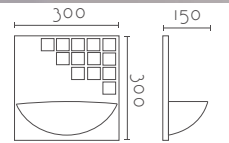

CHIC

CHIC

Ref:	Bombilla/Bulb	P.V.P- Price
604	1xE27 LED no incl.	75 €
604/R7	1xR7s 118 mm LED no incl	82 €
Color/Colour	Blanco Natural / Natural White	
Material	Escayola Inesplast / Inesplast Plaster	
Medidas/Dimensions	300x300x140mm	

PLACA CHIC

605/PLA	Blanco Natural / Natural White	27 €
Material	Escayola Inesplast / Inesplast Plaster	
Medidas/Dimensions	300x300x20mm	

CONCA

CONCA

Ref:	Bombilla/Bulb	P.V.P- Price
602	1xE27 LED no incl.	75 €
602/R7	1xR7s 118 mm LED no incl	82 €
Color/Colour	Blanco Natural / Natural White	
Material	Escayola Inesplast / Inesplast Plaster	
Medidas/Dimensions	300x300x150mm	

PLACA CONCA

605/PLA	Blanco Natural / Natural White	27 €
Material	Escayola Inesplast / Inesplast Plaster	
Medidas/Dimensions	300x300x20mm	

ROMA

ROMA

Ref:	Bombilla/Bulb	P.V.P- Price
608	1xE27 LED no incl.	75 €
608/R7	1xR7s 118 mm LED no incl	82 €
Color/Colour	Blanco Natural / Natural White	
Material	Escayola Inesplast / Inesplast Plaster	
Medidas/Dimensions	300x300x150mm	

PLACA ROMA

609/PLA	Blanco Natural / Natural White	27 €
Material	Escayola Inesplast / Inesplast Plaster	
Medidas/Dimensions	300x300x30mm