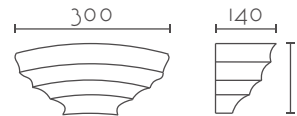

ATENEA

ATENEA

Ref:	Bombilla/Bulb	P.V.P- Price
293	1xE27 LED no incl.	58 €
294	1xR7s 118 mm LED no incl	62 €
Color/Colour Blanco Natural / Natural White		
Material Escayola Inesplast / Inesplast Plaster		
Medidas/Dimensions 300x110x140 mm		

ATENEA LED

Ref:	Color °K	Bombilla/Bulb	Regulable	P.V.P- Price
293/LED	27 | 2700K	LED 12W 1820Lm	✗	98 €
293/DIM	30 | 3000K	LED 8W 1340Lm Dimmable	✓	106 €

ORION

ORION

Ref:	Bombilla/Bulb	P.V.P- Price
295	1xE27 LED no incl.	58 €
296	1xR7s 118 mm LED no incl	62 €
Color/Colour Blanco Natural / Natural White		
Material Escayola Inesplast / Inesplast Plaster		
Medidas/Dimensions 300x110x140 mm		

ORION LED

Ref:	Color °K	Bombilla/Bulb	Regulable	P.V.P- Price
295/LED	27 | 2700K	LED 12W 1820Lm	✗	98 €
295/DIM	30 | 3000K	LED 8W 1340Lm Dimmable	✓	106 €

ITACA

ITACA

Ref:	Bombilla/Bulb	P.V.P- Price
359	1xE27 LED no incl.	60 €
360	1xR7s 118 mm LED no incl	63 €
Color/Colour Blanco Natural / Natural White		
Material Escayola Inesplast / Inesplast Plaster		
Medidas/Dimensions 300x130x120mm		

ITACA LED

Ref:	Color °K	Bombilla/Bulb	Regulable	P.V.P- Price
359/LED	27 | 2700K	LED 12W 1820Lm	✗	100 €
359/DIM	30 | 3000K	LED 8W 1340Lm Dimmable	✓	108 €

ROCA

ROCA

Ref:	Bombilla/Bulb	P.V.P- Price
188	1xE27 LED no incl.	60 €
189	1xR7s 118 mm LED no incl	77 €
Color/Colour Blanco Natural / Natural White		
Material Escayola Inesplast / Inesplast Plaster		
Medidas/Dimensions 330x135x135mm		

ROCA LED

Ref:	Color °K	Bombilla/Bulb	Regulable	P.V.P- Price
188/LED	27 | 2700K	LED 12W 1820Lm	✗	100 €
188/DIM	30 | 3000K	LED 8W 1340Lm Dimmable	✓	108 €