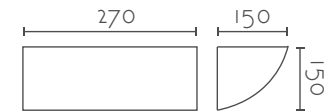

TRAVER DOS

TRAVER DOS New

Ref:	Color °K	Bombilla/Bulb	Regulable	P.V.P- Price
555/LED	27 | 2700K	LED 12W 1820Lm	✘	97 €
555/DIM	30 | 3000K	LED 8W 1340Lm Dimmable	✔	105 €

Color/Colour	Blanco Natural / Natural White
Material	Escayola Inesplast / Inesplast Plaster
Medidas/Dimensions	400x115x75 mm

INCA

INCA

Ref:	Bombilla/Bulb	P.V.P- Price
587	1xE27 LED no incl.	69 €
588	1xR7s 118 mm LED no incl	76 €

Color/Colour	Blanco Natural / Natural White
Material	Escayola Inesplast / Inesplast Plaster
Medidas/Dimensions	270x150x150 mm

INCA LED

Ref:	Color °K	Bombilla/Bulb	Regulable	P.V.P- Price
587/LED	27 | 2700K	LED 12W 1820Lm	✘	109 €
587/DIM	30 | 3000K	LED 8W 1340Lm Dimmable	✔	117 €

MAYA

MAYA

Ref:	Bombilla/Bulb	P.V.P- Price
589	1xE27 LED no incl.	69 €
590	1xR7s 78mm LED no incl	76 €

Color/Colour	Blanco Natural / Natural White
Material	Escayola Inesplast / Inesplast Plaster
Medidas/Dimensions	330x110x76 mm

MAYA LED

Ref:	Color °K	Bombilla/Bulb	Regulable	P.V.P- Price
589/LED	27 | 2700K	LED 12W 1820Lm	✘	109 €
589/DIM	30 | 3000K	LED 16W 2520Lm Dimmable	✔	126 €