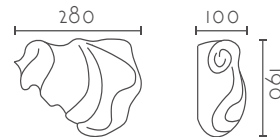

ZAS

ZAS

Ref:	Bombilla/Bulb	P.V.P- Price
101	1xE27 LED no incl.	87 €
100	1xR7s 118 mm LED no incl	92 €
Color/Colour	Blanco Natural / Natural White	
Material	Escayola Inesplast / Inesplast Plaster	
Medidas/Dimensions	280x190x100 mm	

ZAS LED

Ref:	Color °K	Bombilla/Bulb	Regulable	P.V.P- Price
101/LED	27 | 2700K	LED 12W 1820Lm	✗	127 €
101/DIM	30 | 3000K	LED 8W 1340Lm Dimmable	✓	135 €

GLASS

GLASS

Ref:	Bombilla/Bulb	P.V.P- Price
85	1xE27 LED no incl.	100 €
84	1xR7s 118 mm LED no incl	105 €
Color/Colour	Blanco Natural / Natural White	
Material	Escayola Inesplast / Inesplast Plaster	
Medidas/Dimensions	310x190x180 mm	

GLASS LED

Ref:	Color °K	Bombilla/Bulb	Regulable	P.V.P- Price
85/LED	27 | 2700K	LED 12W 1820Lm	✗	140 €
85/DIM	30 | 3000K	LED 8W 1340Lm Dimmable	✓	148 €