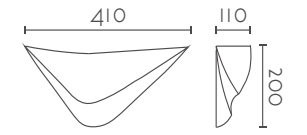

AVE

AVE

Ref:	Bombilla/Bulb	P.V.P- Price
129	1xE27 LED no incl.	75 €
128	1xR7s 118 mm LED no incl	78 €
Color/Colour	Blanco Natural / Natural White	
Material	Escayola Inesplast / Inesplast Plaster	
Medidas/Dimensions	370x240x130 mm	

AVE LED

Ref:	Color °K	Bombilla/Bulb	Regulable	P.V.P- Price
129/LED	27 | 2700K	LED 12W 1820Lm	✗	115 €
129/DIM	30 | 3000K	LED 8W 1340Lm Dimmable	✓	123 €

DIVA

DIVA

Ref:	Bombilla/Bulb	P.V.P- Price
105	1xE27 LED no incl.	77 €
104	1xR7s 118 mm LED no incl	80 €
Color/Colour	Blanco Natural / Natural White	
Material	Escayola Inesplast / Inesplast Plaster	
Medidas/Dimensions	400x200x140 mm	

DIVA LED

Ref:	Color °K	Bombilla/Bulb	Regulable	P.V.P- Price
105/LED	27 | 2700K	LED 12W 1820Lm	✗	117 €
105/DIM	30 | 3000K	LED 8W 1340Lm Dimmable	✓	125 €

DUNA

DUNA

Ref:	Bombilla/Bulb	P.V.P- Price
47	1xE27 LED no incl.	78 €
46	1xR7s 118 mm LED no incl	81 €
Color/Colour	Blanco Natural / Natural White	
Material	Escayola Inesplast / Inesplast Plaster	
Medidas/Dimensions	450x180x110 mm	

DUNA LED

Ref:	Color °K	Bombilla/Bulb	Regulable	P.V.P- Price
47/LED	27 | 2700K	LED 12W 1820Lm	✗	118 €
47/DIM	30 | 3000K	LED 8W 1340Lm Dimmable	✓	126 €

TEA

TEA

Ref:	Bombilla/Bulb	P.V.P- Price
120	1xE27 LED no incl.	75 €
119	1xR7s 118 mm LED no incl	78 €
Color/Colour	Blanco Natural / Natural White	
Material	Escayola Inesplast / Inesplast Plaster	
Medidas/Dimensions	410x200x110 mm	

TEA LED

Ref:	Color °K	Bombilla/Bulb	Regulable	P.V.P- Price
120/LED	27 | 2700K	LED 12W 1820Lm	✗	115 €
120/DIM	30 | 3000K	LED 8W 1340Lm Dimmable	✓	123 €