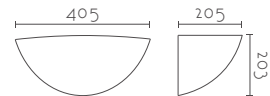

ESFERA ALTA 405