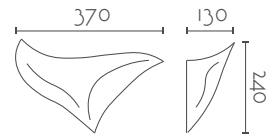

AVE

AVE

Ref:	Bombilla/Bulb	P.V.P- Price
129	1xE27 LED no incl.	75 €
128	1xR7s 118 mm LED no incl	78 €
Color/Colour	Blanco Natural / Natural White	
Material	Escayola Inesplast / Inesplast Plaster	
Medidas/Dimensions	370x240x130 mm	

AVE LED

Ref:	Color °K	Bombilla/Bulb	Regulable	P.V.P- Price
129/LED	27 | 2700K	LED 12W 1820Lm	✗	115 €
129/DIM	30 | 3000K	LED 8W 1340Lm Dimmable	✓	123 €

DIVA

DIVA

Ref:	Bombilla/Bulb	P.V.P- Price
105	1xE27 LED no incl.	77 €
104	1xR7s 118 mm LED no incl	80 €
Color/Colour	Blanco Natural / Natural White	
Material	Escayola Inesplast / Inesplast Plaster	
Medidas/Dimensions	400x200x140 mm	

DIVA LED

Ref:	Color °K	Bombilla/Bulb	Regulable	P.V.P- Price
105/LED	27 | 2700K	LED 12W 1820Lm	✗	117 €
105/DIM	30 | 3000K	LED 8W 1340Lm Dimmable	✓	125 €

DUNA

DUNA

Ref:	Bombilla/Bulb	P.V.P- Price
47	1xE27 LED no incl.	78 €
46	1xR7s 118 mm LED no incl	81 €
Color/Colour	Blanco Natural / Natural White	
Material	Escayola Inesplast / Inesplast Plaster	
Medidas/Dimensions	450x180x110 mm	

DUNA LED

Ref:	Color °K	Bombilla/Bulb	Regulable	P.V.P- Price
47/LED	27 | 2700K	LED 12W 1820Lm	✗	118 €
47/DIM	30 | 3000K	LED 8W 1340Lm Dimmable	✓	126 €

TEA

TEA

Ref:	Bombilla/Bulb	P.V.P- Price
120	1xE27 LED no incl.	75 €
119	1xR7s 118 mm LED no incl	78 €
Color/Colour	Blanco Natural / Natural White	
Material	Escayola Inesplast / Inesplast Plaster	
Medidas/Dimensions	410x200x110 mm	

TEA LED

Ref:	Color °K	Bombilla/Bulb	Regulable	P.V.P- Price
120/LED	27 | 2700K	LED 12W 1820Lm	✗	115 €
120/DIM	30 | 3000K	LED 8W 1340Lm Dimmable	✓	123 €