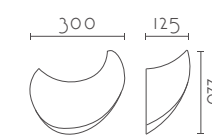

ARIANE

ARIANE

Ref:	Bombilla/Bulb	P.V.P- Price
108	1xE27 LED no incl.	81 €
107	1xR7s 118 mm LED no incl	86 €
Color/Colour	Blanco Natural / Natural White	
Material	Escayola Inesplast / Inesplast Plaster	
Medidas/Dimensions	390x270x135 mm	

ARIANE LED

Ref:	Color °K	Bombilla/Bulb	Regulable	P.V.P- Price
108/LED	27 | 2700K	LED 12W 1820Lm	✗	121 €
108/DIM	30 | 3000K	LED 8W 1340Lm Dimmable	✓	129 €

TROIKA

TROIKA

Ref:	Bombilla/Bulb	P.V.P- Price
103	1xE27 LED no incl.	85 €
102	1xR7s 118 mm LED no incl	88 €
Color/Colour	Blanco Natural / Natural White	
Material	Escayola Inesplast / Inesplast Plaster	
Medidas/Dimensions	390x250x120 mm	

TROIKA LED

Ref:	Color °K	Bombilla/Bulb	Regulable	P.V.P- Price
103/LED	27 | 2700K	LED 12W 1820Lm	✗	125 €
103/DIM	30 | 3000K	LED 8W 1340Lm Dimmable	✓	133 €

LLUNA

LLUNA

Ref:	Bombilla/Bulb	P.V.P- Price
40	1xE27 LED no incl.	79 €
36	1xR7s 118 mm LED no incl	82 €
Color/Colour	Blanco Natural / Natural White	
Material	Escayola Inesplast / Inesplast Plaster	
Medidas/Dimensions	300x220x125 mm	

LLUNA LED

Ref:	Color °K	Bombilla/Bulb	Regulable	P.V.P- Price
40/LED	27 | 2700K	LED 12W 1820Lm	✗	119 €
40/DIM	30 | 3000K	LED 8W 1340Lm Dimmable	✓	127 €