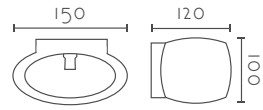

## LIZ 150

LIZ 150 <sup>(New)</sup>

Ref:	Bombilla/Bulb	P.V.P- Price
<b>LIZ</b>	1xG9 LED no incl.	<b>35 €</b>
Color/Colour	Blanco Natural / Natural White	
Material	Escayola Inesplast / Inesplast Plaster	
Medidas/Dimensions	150x100x120 mm	