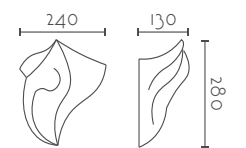

ESTELA

ESTELA

Ref:	Bombilla/Bulb	P.V.P- Price
99	1xE27 LED no incl.	88 €
98	1xR7s 118 mm LED no incl	91 €
Color/Colour		Blanco Natural / Natural White
Material		Escayola Inesplast / Inesplast Plaster
Medidas/Dimensions		240x280x180 mm

ESTELA LED

Ref:	Color °K	Bombilla/Bulb	Regulable	P.V.P- Price
99/LED	27 | 2700K	LED 12W 1820Lm	✗	128 €
99/DIM	30 | 3000K	LED 8W 1340Lm Dimmable	✓	136 €

FLAP

FLAP

Ref:	Bombilla/Bulb	P.V.P- Price
35	1xE27 LED no incl.	76 €
31	1xR7s 118 mm LED no incl	81 €
Color/Colour		Blanco Natural / Natural White
Material		Escayola Inesplast / Inesplast Plaster
Medidas/Dimensions		240x280x130 mm

FLAP LED

Ref:	Color °K	Bombilla/Bulb	Regulable	P.V.P- Price
35/LED	27 | 2700K	LED 12W 1820Lm	✗	116 €
35/DIM	30 | 3000K	LED 8W 1340Lm Dimmable	✓	124 €