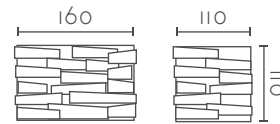

BERET

BERET

Ref:	Bombilla/Bulb	P.V.P- Price
597	1xG9 LED no incl.	51 €
Color/Colour	Blanco Natural / Natural White	
Material	Escayola Inesplast / Inesplast Plaster	
Medidas/Dimensions	110x110x110 mm	

MONTBLANC

MONTBLANC

Ref:	Bombilla/Bulb	P.V.P- Price
594	1xE27 LED no incl.	58 €
595	1xR7s 118 mm LED no incl	66 €
Color/Colour	Blanco Natural / Natural White	
Material	Escayola Inesplast / Inesplast Plaster	
Medidas/Dimensions	250x110x110 mm	

MONTBLANC LED

Ref:	Color °K	Bombilla/Bulb	Regulable	P.V.P- Price
594/LED	27 | 2700K	LED 12W 1820Lm	✗	98 €
594/DIM	30 | 3000K	LED 8W 1340Lm Dimmable	✓	106 €

VALIRA

VALIRA

Ref:	Bombilla/Bulb	P.V.P- Price
596	1xR7s 78 mm LED no incl	60 €
596G	1xG9 LED no incl.	57 €
Color/Colour	Blanco Natural / Natural White	
Material	Escayola Inesplast / Inesplast Plaster	
Medidas/Dimensions	160x110x110 mm