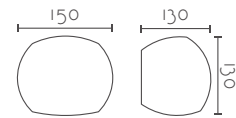

LIZ 150

LIZ 150 ^(New)

Ref:	Bombilla/Bulb	P.V.P- Price
LIZ	1xG9 LED no incl.	35 €
Color/Colour	Blanco Natural / Natural White	
Material	Escayola Inesplast / Inesplast Plaster	
Medidas/Dimensions	150x100x120 mm	

ELSA 150

ELSA 150 ^(New)

Ref:	Bombilla/Bulb	P.V.P- Price
ELSA	1xG9 LED no incl.	35 €
Color/Colour	Blanco Natural / Natural White	
Material	Escayola Inesplast / Inesplast Plaster	
Medidas/Dimensions	150x130x130 mm