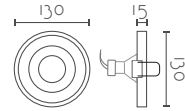

VARI

Ref:	Bombilla/Bulb	P.V.P- Price
559	1xGU10 LED no incl.	32 €
559/EM	Solo Embellecedor escayola sin empotrable Only Decorative section plaster without downlight	17 €
Color/Colour	Blanco Natural / Natural White	
Material	Escayola Inesplast / Inesplast Plaster	
Medidas/Dimensions	Ø 175 x 20 mm	Corte/Cut Ø74 mm

ONDA

Ref:	Bombilla/Bulb	P.V.P- Price
143	1xGU10 LED no incl.	24 €
143/EM	Solo Embellecedor escayola sin empotrable Only Decorative section plaster without downlight	17 €
Color/Colour	Blanco Natural / Natural White	
Material	Escayola Inesplast / Inesplast Plaster	
Medidas/Dimensions	Ø 145 x 25 mm	Corte/Cut Ø60 mm

SCALA

Ref:	Bombilla/Bulb	P.V.P- Price
136	1xGU10 LED no incl.	24 €
136/EM	Solo Embellecedor escayola sin empotrable Only Decorative section plaster without downlight	17 €
Color/Colour	Blanco Natural / Natural White	
Material	Escayola Inesplast / Inesplast Plaster	
Medidas/Dimensions	Ø 130 x 15 mm	Corte/Cut Ø60 mm

DAISY

Ref:	Bombilla/Bulb	P.V.P- Price
155	1xGU10 LED no incl.	30 €
155/EM	Solo Embellecedor escayola sin empotrable Only Decorative section plaster without downlight	17 €
Color/Colour	Blanco Natural / Natural White	
Material	Escayola Inesplast / Inesplast Plaster	
Medidas/Dimensions	240 x 150 x 20 mm	Corte/Cut Ø80 mm

ZIP

Ref:	Bombilla/Bulb	P.V.P- Price
145	1xGU10 LED no incl.	24 €
145/EM	Solo Embellecedor escayola sin empotrable Only Decorative section plaster without downlight	17 €
Color/Colour	Blanco Natural / Natural White	
Material	Escayola Inesplast / Inesplast Plaster	
Medidas/Dimensions	Ø 130 x 25 mm	Corte/Cut Ø60 mm

ESPIN