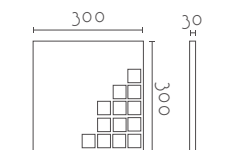

ROMA

Ref:	Bombilla/Bulb	P.V.P- Price
608	1xE27 LED no incl.	75 €
608/R7	1xR7s 118 mm LED no incl	82 €
Color/Colour	Blanco Natural / Natural White	
Material	Escayola Inesplast / Inesplast Plaster	
Medidas/Dimensions	300x300x150mm