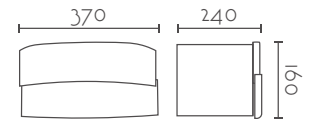

PALACE CORNER