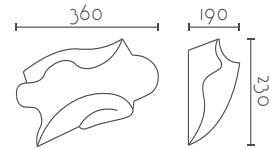

HALLEY

HALLEY

Ref:	Bombilla/Bulb	P.V.P- Price
56	1xE27 LED no incl.	118 €
54	1xR7s 118 mm LED no incl	123 €
Color/Colour	Blanco Natural / Natural White	
Material	Escayola Inesplast / Inesplast Plaster	
Medidas/Dimensions	360x230x190 mm	

HALLEY LED

Ref:	Color °K	Bombilla/Bulb	Regulable	P.V.P- Price
56/LED	27 | 2700K	LED 12W 1820Lm	✗	158 €
56/DIM	30 | 3000K	LED 8W 1340Lm Dimmable	✓	166 €

FENIX

FENIX

Ref:	Bombilla/Bulb	P.V.P- Price
87	1xE27 LED no incl.	80 €
86	1xR7s 118 mm LED no incl	85 €
Color/Colour	Blanco Natural / Natural White	
Material	Escayola Inesplast / Inesplast Plaster	
Medidas/Dimensions	260x200x160 mm	

FENIX LED

Ref:	Color °K	Bombilla/Bulb	Regulable	P.V.P- Price
87/LED	27 | 2700K	LED 12W 1820Lm	✗	120 €
87/DIM	30 | 3000K	LED 8W 1340Lm Dimmable	✓	128 €

ZENIT

ZENIT

Ref:	Bombilla/Bulb	P.V.P- Price
44	1xE27 LED no incl.	82 €
41	1xR7s 118 mm LED no incl	87 €
Color/Colour	Blanco Natural / Natural White	
Material	Escayola Inesplast / Inesplast Plaster	
Medidas/Dimensions	270x180x130 mm	

ZENIT LED

Ref:	Color °K	Bombilla/Bulb	Regulable	P.V.P- Price
44/LED	27 | 2700K	LED 12W 1820Lm	✗	122 €
44/DIM	30 | 3000K	LED 8W 1340Lm Dimmable	✓	130 €