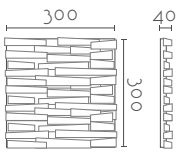

Ref:	Bombilla/Bulb	P.V.P- Price
582/LED	LED 14,5W 1600Lm 3000°K	195 €
Color/Colour	Blanco Natural / Natural White	
Material	Escayola Inesplast / Inesplast Plaster	
Medidas/Dimensions	300x300x100mm