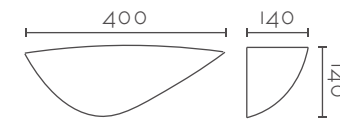

GAMMA

GAMMA

Ref:	Bombilla/Bulb	P.V.P- Price
297	1xE27 LED no incl.	58 €
298	1xR7s 118 mm LED no incl	62 €
Color/Colour	Blanco Natural / Natural White	
Material	Escayola Inesplast / Inesplast Plaster	
Medidas/Dimensions	400x140x140 mm	

GAMMA LED

Ref:	Color °K	Bombilla/Bulb	Regulable	P.V.P- Price
297/LED	27 | 2700K	LED 12W 1820Lm	✗	98 €
297/DIM	30 | 3000K	LED 8W 1340Lm Dimmable	✓	106 €

BETA

BETA

Ref:	Bombilla/Bulb	P.V.P- Price
299	1xE27 LED no incl.	58 €
300	1xR7s 118 mm LED no incl	62 €
Color/Colour	Blanco Natural / Natural White	
Material	Escayola Inesplast / Inesplast Plaster	
Medidas/Dimensions	400x140x140 mm	

BETA LED

Ref:	Color °K	Bombilla/Bulb	Regulable	P.V.P- Price
299/LED	27 | 2700K	LED 12W 1820Lm	✗	98 €
299/DIM	30 | 3000K	LED 8W 1340Lm Dimmable	✓	106 €