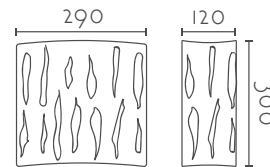

OXID

Ref:	Bombilla/Bulb	P.V.P- Price
313	1xE27 LED no incl.	73 €
313/0	1xR7s 118 mm LED no incl	77 €
Color/Colour	Blanco Natural / Natural White	
Material	Escayola Inesplast / Inesplast Plaster	
Medidas/Dimensions	290x300x120 mm