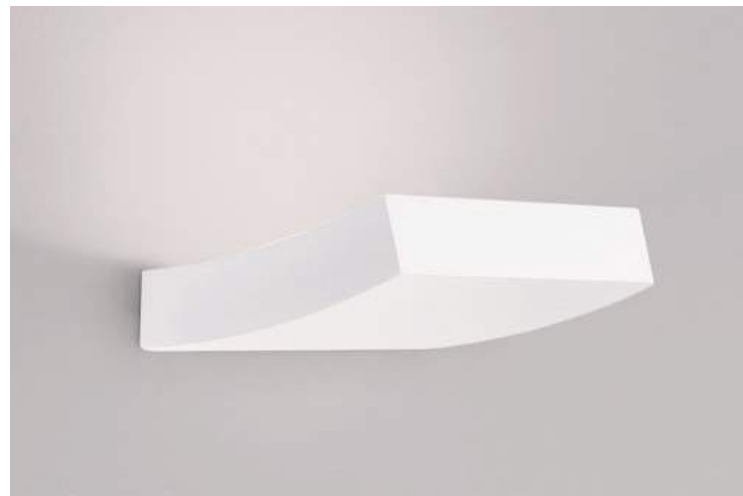

ULISES 300

ULISES 300 ^(New)

Ref:	Bombilla/Bulb	P.V.P- Price
ULISES	2xG9 LED no incl.	48 €
Color/Colour	Blanco Natural / Natural White	
Material	Escayola Inesplast / Inesplast Plaster	
Medidas/Dimensions	300x180x60 mm