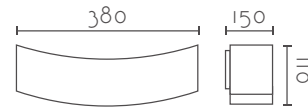

TOTEM

TOTEM

Ref:	Bombilla/Bulb	P.V.P- Price
532	1xE27 LED no incl.	71 €
533	1xR7s 118 mm LED no incl	75 €
Color/Colour	Blanco Natural / Natural White	
Material	Escayola Inesplast / Inesplast Plaster	
Medidas/Dimensions	380x110x150 mm	

TOTEM LED

Ref:	Color °K	Bombilla/Bulb	Regulable	P.V.P- Price
532/LED	27 | 2700K	LED 12W 1820Lm	✗	111 €
532/DIM	30 | 3000K	LED 8W 1340Lm Dimmable	✓	119 €

DIAMANT

DIAMANT

Ref:	Bombilla/Bulb	P.V.P- Price
395	1xE27 LED no incl.	53 €
396	1xR7s 118 mm LED no incl	58 €
Color/Colour	Blanco Natural / Natural White	
Material	Escayola Inesplast / Inesplast Plaster	
Medidas/Dimensions	230x90x190 mm	

DIAMANT LED

Ref:	Color °K	Bombilla/Bulb	Regulable	P.V.P- Price
395/LED	27 | 2700K	LED 12W 1820Lm	✗	93 €
395/DIM	30 | 3000K	LED 8W 1340Lm Dimmable	✓	101 €