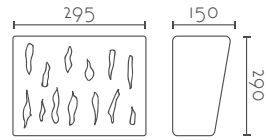

FERRO

FERRO

Ref:	Bombilla/Bulb	P.V.P- Price
312	1xE27 LED no incl.	73 €
312/0	1xR7s 118 mm LED no incl	77 €
Color/Colour	Blanco Natural / Natural White	
Material	Escayola Inesplast / Inesplast Plaster	
Medidas/Dimensions	295x290x150 mm	

RA

RA

Ref:	Bombilla/Bulb	P.V.P- Price
314	2xE27 LED no incl.	88 €
314/0	2xR7s 118 mm LED no incl	94 €
Color/Colour	Blanco Natural / Natural White	
Material	Escayola Inesplast / Inesplast Plaster	
Medidas/Dimensions	500x160x160 mm