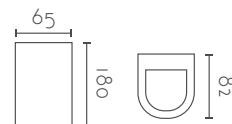

BRUNO 180 (New)		
Ref:	Bombilla/Bulb	P.V.P- Price
BRUNO	2xGU10 LED no incl.	49 €
Color/Colour	Blanco Natural / Natural White	
Material	Escayola Inesplast / Inesplast Plaster	
Medidas/Dimensions	180x65x82 mm