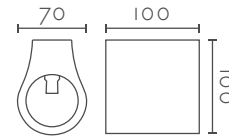

LOLA 100 ^(New)

Ref:	Bombilla/Bulb	P.V.P- Price
LOLA	1xG9 LED no incl.	29 €
Color/Colour	Blanco Natural / Natural White	
Material	Escayola Inesplast / Inesplast Plaster	
Medidas/Dimensions	70x100x100 mm