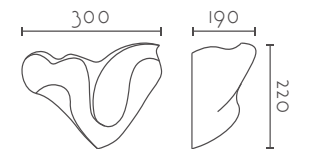

BRISA

BRISA

Ref:	Bombilla/Bulb	P.V.P- Price
203	1xE27 LED no incl.	82 €
204	1xR7s 118 mm LED no incl	87 €
Color/Colour	Blanco Natural / Natural White	
Material	Escayola Inesplast / Inesplast Plaster	
Medidas/Dimensions	500x170x140 mm	

BRISA LED

Ref:	Color °K	Bombilla/Bulb	Regulable	P.V.P- Price
203/LED	27 | 2700K	LED 12W 1820Lm	✘	122 €
203/DIM	30 | 3000K	LED 8W 1340Lm Dimmable	✔	130 €

COR

COR

Ref:	Bombilla/Bulb	P.V.P- Price
83	1xE27 LED no incl.	116 €
82	1xR7s 118 mm LED no incl	121 €
Color/Colour	Blanco Natural / Natural White	
Material	Escayola Inesplast / Inesplast Plaster	
Medidas/Dimensions	300x220x190mm	

COR LED

Ref:	Color °K	Bombilla/Bulb	Regulable	P.V.P- Price
83/LED	27 | 2700K	LED 12W 1820Lm	✘	156 €
83/DIM	30 | 3000K	LED 8W 1340Lm Dimmable	✔	164 €