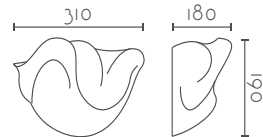

ZAS

ZAS

Ref:	Bombilla/Bulb	P.V.P- Price
101	1xE27 LED no incl.	87 €
100	1xR7s 118 mm LED no incl	92 €
Color/Colour	Blanco Natural / Natural White	
Material	Escayola Inesplast / Inesplast Plaster	
Medidas/Dimensions	280x190x100 mm	

ZAS LED

Ref:	Color °K	Bombilla/Bulb	Regulable	P.V.P- Price
101/LED	27 | 2700K	LED 12W 1820Lm	✗	127 €
101/DIM	30 | 3000K	LED 8W 1340Lm Dimmable	✓	135 €

GLASS

GLASS

Ref:	Bombilla/Bulb	P.V.P- Price
85	1xE27 LED no incl.	100 €
84	1xR7s 118 mm LED no incl	105 €
Color/Colour	Blanco Natural / Natural White	
Material	Escayola Inesplast / Inesplast Plaster	
Medidas/Dimensions	310x190x180 mm	

GLASS LED

Ref:	Color °K	Bombilla/Bulb	Regulable	P.V.P- Price
85/LED	27 | 2700K	LED 12W 1820Lm	✗	140 €
85/DIM	30 | 3000K	LED 8W 1340Lm Dimmable	✓	148 €