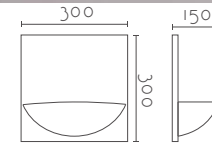

CHIC

CHIC

Ref:	Bombilla/Bulb	P.V.P- Price
604	1xE27 LED no incl.	75 €
604/R7	1xR7s 118 mm LED no incl	82 €
Color/Colour	Blanco Natural / Natural White	
Material	Escayola Inesplast / Inesplast Plaster	
Medidas/Dimensions	300x300x140mm	

PLACA CHIC

605/PLA	Blanco Natural / Natural White	27 €
Material	Escayola Inesplast / Inesplast Plaster	
Medidas/Dimensions	300x300x20mm	

CONCA

CONCA

Ref:	Bombilla/Bulb	P.V.P- Price
602	1xE27 LED no incl.	75 €
602/R7	1xR7s 118 mm LED no incl	82 €
Color/Colour	Blanco Natural / Natural White	
Material	Escayola Inesplast / Inesplast Plaster	
Medidas/Dimensions	300x300x150mm	

PLACA CONCA

605/PLA	Blanco Natural / Natural White	27 €
Material	Escayola Inesplast / Inesplast Plaster	
Medidas/Dimensions	300x300x20mm	

ROMA

ROMA

Ref:	Bombilla/Bulb	P.V.P- Price
608	1xE27 LED no incl.	75 €
608/R7	1xR7s 118 mm LED no incl	82 €
Color/Colour	Blanco Natural / Natural White	
Material	Escayola Inesplast / Inesplast Plaster	
Medidas/Dimensions	300x300x150mm	

PLACA ROMA

609/PLA	Blanco Natural / Natural White	27 €
Material	Escayola Inesplast / Inesplast Plaster	
Medidas/Dimensions	300x300x30mm