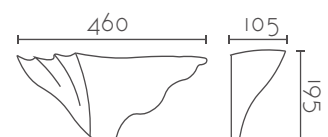

UTOPIA

UTOPIA

Ref:	Bombilla/Bulb	P.V.P- Price
122	1xE27 LED no incl.	87 €
121	1xR7s 118 mm LED no incl	92 €
Color/Colour	Blanco Natural / Natural White	
Material	Escayola Inesplast / Inesplast Plaster	
Medidas/Dimensions	510x170x110 mm	

UTOPIA LED

Ref:	Color °K	Bombilla/Bulb	Regulable	P.V.P- Price
122/LED	27 | 2700K	LED 12W 1820Lm	✘	127 €
122/DIM	30 | 3000K	LED 8W 1340Lm Dimmable	✔	135 €

ADA

ADA

Ref:	Bombilla/Bulb	P.V.P- Price
126	1xR7s 78 mm LED no incl	91 €
Color/Colour	Blanco Natural / Natural White	
Material	Escayola Inesplast / Inesplast Plaster	
Medidas/Dimensions	460x195x105 mm	

ADA LED

Ref:	Color °K	Bombilla/Bulb	Regulable	P.V.P- Price
127/LED	27 | 2700K	LED 12W 1820Lm	✘	131 €
127/DIM	30 | 3000K	LED 8W 1340Lm Dimmable	✔	139 €