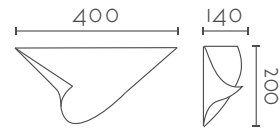

AVE

AVE

Ref:	Bombilla/Bulb	P.V.P- Price
129	1xE27 LED no incl.	75 €
128	1xR7s 118 mm LED no incl	78 €
Color/Colour	Blanco Natural / Natural White	
Material	Escayola Inesplast / Inesplast Plaster	
Medidas/Dimensions	370x240x130 mm	

AVE LED

Ref:	Color °K	Bombilla/Bulb	Regulable	P.V.P- Price
129/LED	27 | 2700K	LED 12W 1820Lm	✗	115 €
129/DIM	30 | 3000K	LED 8W 1340Lm Dimmable	✓	123 €

DIVA

DIVA

Ref:	Bombilla/Bulb	P.V.P- Price
105	1xE27 LED no incl.	77 €
104	1xR7s 118 mm LED no incl	80 €
Color/Colour	Blanco Natural / Natural White	
Material	Escayola Inesplast / Inesplast Plaster	
Medidas/Dimensions	400x200x140 mm	

DIVA LED

Ref:	Color °K	Bombilla/Bulb	Regulable	P.V.P- Price
105/LED	27 | 2700K	LED 12W 1820Lm	✗	117 €
105/DIM	30 | 3000K	LED 8W 1340Lm Dimmable	✓	125 €

DUNA

DUNA

Ref:	Bombilla/Bulb	P.V.P- Price
47	1xE27 LED no incl.	78 €
46	1xR7s 118 mm LED no incl	81 €
Color/Colour	Blanco Natural / Natural White	
Material	Escayola Inesplast / Inesplast Plaster	
Medidas/Dimensions	450x180x110 mm	

DUNA LED

Ref:	Color °K	Bombilla/Bulb	Regulable	P.V.P- Price
47/LED	27 | 2700K	LED 12W 1820Lm	✗	118 €
47/DIM	30 | 3000K	LED 8W 1340Lm Dimmable	✓	126 €

TEA

TEA

Ref:	Bombilla/Bulb	P.V.P- Price
120	1xE27 LED no incl.	75 €
119	1xR7s 118 mm LED no incl	78 €
Color/Colour	Blanco Natural / Natural White	
Material	Escayola Inesplast / Inesplast Plaster	
Medidas/Dimensions	410x200x110 mm	

TEA LED

Ref:	Color °K	Bombilla/Bulb	Regulable	P.V.P- Price
120/LED	27 | 2700K	LED 12W 1820Lm	✗	115 €
120/DIM	30 | 3000K	LED 8W 1340Lm Dimmable	✓	123 €