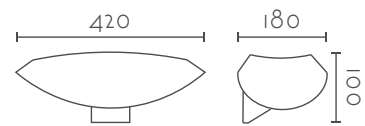

CRETA

CRETA

Ref:	Bombilla/Bulb	P.V.P- Price
539	1xE27 LED no incl.	71 €
540	1xR7s 118 mm LED no incl	74 €
Color/Colour	Blanco Natural / Natural White	
Material	Escayola Inesplast / Inesplast Plaster	
Medidas/Dimensions	400x140x200 mm	

CRETA LED

Ref:	Color °K	Bombilla/Bulb	Regulable	P.V.P- Price
539/LED	27 | 2700K	LED 12W 1820Lm	✗	111 €
539/DIM	30 | 3000K	LED 8W 1340Lm Dimmable	✓	119 €

APOLO

APOLO

Ref:	Bombilla/Bulb	P.V.P- Price
301	1xE27 LED no incl.	74 €
302	1xR7s 118 mm LED no incl	78 €
Color/Colour	Blanco Natural / Natural White	
Material	Escayola Inesplast / Inesplast Plaster	
Medidas/Dimensions	420x100x180mm	

APOLO LED

Ref:	Color °K	Bombilla/Bulb	Regulable	P.V.P- Price
301/LED	27 | 2700K	LED 12W 1820Lm	✗	114 €
301/DIM	30 | 3000K	LED 8W 1340Lm Dimmable	✓	122 €

INÉS

INÉS

Ref:	Bombilla/Bulb	P.V.P- Price
305	1xE27 LED no incl.	66 €
306	1xR7s 118 mm LED no incl	71 €
Color/Colour	Blanco Natural / Natural White	
Material	Escayola Inesplast / Inesplast Plaster	
Medidas/Dimensions	280x140x140 mm	

INÉS LED

Ref:	Color °K	Bombilla/Bulb	Regulable	P.V.P- Price
305/LED	27 | 2700K	LED 12W 1820Lm	✗	106 €
305/DIM	30 | 3000K	LED 8W 1340Lm Dimmable	✓	114 €