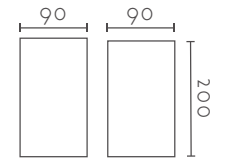

NORA 320

NORA 320 LED New

Ref:	Color °K	Bombilla/Bulb	Regulable	P.V.P- Price
NOR320/LED	27 | 2700K	LED 12W 1820Lm	✗	109 €
NOR320/DIM	30 | 3000K	LED 16W 2520Lm Dimmable	✓	126 €

Color/Colour	Blanco Natural / Natural White
Material	Escayola Inesplast / Inesplast Plaster Difusor + Tapa Cristal / Glass Diffuser + Tape
Medidas/Dimensions	320x60x115 mm

UMA 200

UMA 200 New

Ref:	Bombilla/Bulb	P.V.P- Price
UMA	2xG9 LED no incl.	34 €

Color/Colour	Blanco Natural / Natural White
Material	Escayola Inesplast / Inesplast Plaster Difusor Cristal / Glass Diffuser
Medidas/Dimensions	90x90x200 mm

NORA 420

NORA 420 LED New

Ref:	Color °K	Bombilla/Bulb	Regulable	P.V.P- Price
NOR420/LED	27 | 2700K	LED 12W 1820Lm	✗	116 €
NOR420/DIM	30 | 3000K	LED 16W 2520Lm Dimmable	✓	133 €

Color/Colour	Blanco Natural / Natural White
Material	Escayola Inesplast / Inesplast Plaster Difusor + Tapa Cristal / Glass Diffuser + Tape
Medidas/Dimensions	420x60x115 mm