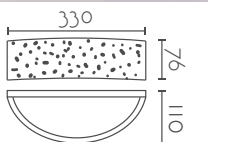

TRAVER DOS

TRAVER DOS New

Ref:	Color °K	Bombilla/Bulb	Regulable	P.V.P- Price
555/LED	27 | 2700K	LED 12W 1820Lm	✘	97 €
555/DIM	30 | 3000K	LED 8W 1340Lm Dimmable	✔	105 €

Color/Colour	Blanco Natural / Natural White
Material	Escayola Inesplast / Inesplast Plaster
Medidas/Dimensions	400x115x75 mm

INCA

INCA

Ref:	Bombilla/Bulb	P.V.P- Price
587	1xE27 LED no incl.	69 €
588	1xR7s 118 mm LED no incl	76 €

Color/Colour	Blanco Natural / Natural White
Material	Escayola Inesplast / Inesplast Plaster
Medidas/Dimensions	270x150x150 mm

INCA LED

Ref:	Color °K	Bombilla/Bulb	Regulable	P.V.P- Price
587/LED	27 | 2700K	LED 12W 1820Lm	✘	109 €
587/DIM	30 | 3000K	LED 8W 1340Lm Dimmable	✔	117 €

MAYA

MAYA

Ref:	Bombilla/Bulb	P.V.P- Price
589	1xE27 LED no incl.	69 €
590	1xR7s 78mm LED no incl	76 €

Color/Colour	Blanco Natural / Natural White
Material	Escayola Inesplast / Inesplast Plaster
Medidas/Dimensions	330x110x76 mm

MAYA LED

Ref:	Color °K	Bombilla/Bulb	Regulable	P.V.P- Price
589/LED	27 | 2700K	LED 12W 1820Lm	✘	109 €
589/DIM	30 | 3000K	LED 16W 2520Lm Dimmable	✔	126 €