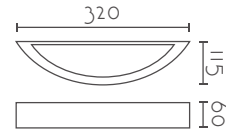

NORA 320

NORA 320 LED New

Ref:	Color °K	Bombilla/Bulb	Regulable	P.V.P- Price
NOR320/LED	27 | 2700K	LED 12W 1820Lm	✗	109 €
NOR320/DIM	30 | 3000K	LED 16W 2520Lm Dimmable	✓	126 €

Color/Colour	Blanco Natural / Natural White
Material	Escayola Inesplast / Inesplast Plaster Difusor + Tapa Cristal / Glass Diffuser + Tape
Medidas/Dimensions	320x60x115 mm

UMA 200

UMA 200 New

Ref:	Bombilla/Bulb	P.V.P- Price
UMA	2xG9 LED no incl.	34 €

Color/Colour	Blanco Natural / Natural White
Material	Escayola Inesplast / Inesplast Plaster Difusor Cristal / Glass Diffuser
Medidas/Dimensions	90x90x200 mm

NORA 420

NORA 420 LED New

Ref:	Color °K	Bombilla/Bulb	Regulable	P.V.P- Price
NOR420/LED	27 | 2700K	LED 12W 1820Lm	✗	116 €
NOR420/DIM	30 | 3000K	LED 16W 2520Lm Dimmable	✓	133 €

Color/Colour	Blanco Natural / Natural White
Material	Escayola Inesplast / Inesplast Plaster Difusor + Tapa Cristal / Glass Diffuser + Tape
Medidas/Dimensions	420x60x115 mm