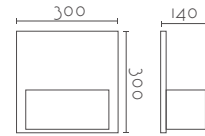

CHIC

CHIC

Ref:	Bombilla/Bulb	P.V.P- Price
604	1xE27 LED no incl.	75 €
604/R7	1xR7s 118 mm LED no incl	82 €
Color/Colour	Blanco Natural / Natural White	
Material	Escayola Inesplast / Inesplast Plaster	
Medidas/Dimensions	300x300x140mm	

PLACA CHIC

605/PLA	Blanco Natural / Natural White	27 €
Material	Escayola Inesplast / Inesplast Plaster	
Medidas/Dimensions	300x300x20mm	

CONCA

CONCA

Ref:	Bombilla/Bulb	P.V.P- Price
602	1xE27 LED no incl.	75 €
602/R7	1xR7s 118 mm LED no incl	82 €
Color/Colour	Blanco Natural / Natural White	
Material	Escayola Inesplast / Inesplast Plaster	
Medidas/Dimensions	300x300x150mm	

PLACA CONCA

605/PLA	Blanco Natural / Natural White	27 €
Material	Escayola Inesplast / Inesplast Plaster	
Medidas/Dimensions	300x300x20mm	

ROMA

ROMA

Ref:	Bombilla/Bulb	P.V.P- Price
608	1xE27 LED no incl.	75 €
608/R7	1xR7s 118 mm LED no incl	82 €
Color/Colour	Blanco Natural / Natural White	
Material	Escayola Inesplast / Inesplast Plaster	
Medidas/Dimensions	300x300x150mm	

PLACA ROMA

609/PLA	Blanco Natural / Natural White	27 €
Material	Escayola Inesplast / Inesplast Plaster	
Medidas/Dimensions	300x300x30mm