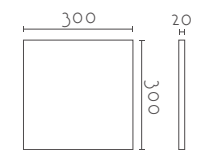

CHIC

Ref:	Bombilla/Bulb	P.V.P- Price
604	1xE27 LED no incl.	75 €
604/R7	1xR7s 118 mm LED no incl	82 €
Color/Colour	Blanco Natural / Natural White	
Material	Escayola Inesplast / Inesplast Plaster	
Medidas/Dimensions	300x300x140mm