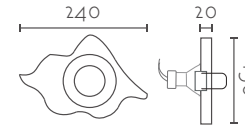

VARI

Ref:	Bombilla/Bulb	P.V.P- Price
559	1xGU10 LED no incl.	32 €
559/EM	Solo Embellecedor escayola sin empotrable Only Decorative section plaster without downlight	17 €
Color/Colour	Blanco Natural / Natural White	
Material	Escayola Inesplast / Inesplast Plaster	
Medidas/Dimensions	Ø 175 x 20 mm	Corte/Cut Ø74 mm

ONDA

Ref:	Bombilla/Bulb	P.V.P- Price
143	1xGU10 LED no incl.	24 €
143/EM	Solo Embellecedor escayola sin empotrable Only Decorative section plaster without downlight	17 €
Color/Colour	Blanco Natural / Natural White	
Material	Escayola Inesplast / Inesplast Plaster	
Medidas/Dimensions	Ø 145 x 25 mm	Corte/Cut Ø60 mm

SCALA

Ref:	Bombilla/Bulb	P.V.P- Price
136	1xGU10 LED no incl.	24 €
136/EM	Solo Embellecedor escayola sin empotrable Only Decorative section plaster without downlight	17 €
Color/Colour	Blanco Natural / Natural White	
Material	Escayola Inesplast / Inesplast Plaster	
Medidas/Dimensions	Ø 130 x 15 mm	Corte/Cut Ø60 mm

DAISY

Ref:	Bombilla/Bulb	P.V.P- Price
155	1xGU10 LED no incl.	30 €
155/EM	Solo Embellecedor escayola sin empotrable Only Decorative section plaster without downlight	17 €
Color/Colour	Blanco Natural / Natural White	
Material	Escayola Inesplast / Inesplast Plaster	
Medidas/Dimensions	240 x 150 x 20 mm	Corte/Cut Ø80 mm

ZIP

Ref:	Bombilla/Bulb	P.V.P- Price
145	1xGU10 LED no incl.	24 €
145/EM	Solo Embellecedor escayola sin empotrable Only Decorative section plaster without downlight	17 €
Color/Colour	Blanco Natural / Natural White	
Material	Escayola Inesplast / Inesplast Plaster	
Medidas/Dimensions	Ø 130 x 25 mm	Corte/Cut Ø60 mm

ESPIN