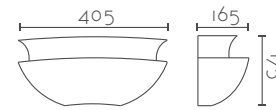

INDO

INDO

Ref:	Bombilla/Bulb	P.V.P- Price
574	1xE27 LED no incl.	90 €
575	1xR7s 118 mm LED no incl	93 €
Color/Colour		Blanco Natural / Natural White
Material		Escayola Inesplast / Inesplast Plaster
Medidas/Dimensions		405x175x165 mm

INDO LED

Ref:	Color °K	Bombilla/Bulb	Regulable	P.V.P- Price
574/LED	27 | 2700K	LED 18W 2730Lm	✗	139 €
574/DIM	30 | 3000K	LED 16W 2520Lm Dimmable	✓	147 €