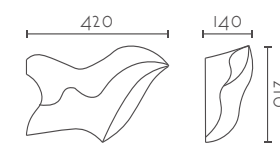

FLAMA

FLAMA

Ref:	Bombilla/Bulb	P.V.P- Price
94	1xE27 LED no incl.	119 €
93	1xR7s 118 mm LED no incl	122 €
Color/Colour	Blanco Natural / Natural White	
Material	Escayola Inesplast / Inesplast Plaster	
Medidas/Dimensions	290x410x160 mm	

FLAMA LED

Ref:	Color °K	Bombilla/Bulb	Regulable	P.V.P- Price
94/LED	27 | 2700K	LED 12W 1820Lm	✗	159 €
94/DIM	30 | 3000K	LED 8W 1340Lm Dimmable	✓	167 €

FLETXA

FLETXA

Ref:	Bombilla/Bulb	P.V.P- Price
51	1xE27 LED no incl.	103 €
49	1xR7s 118 mm LED no incl	108 €
Color/Colour	Blanco Natural / Natural White	
Material	Escayola Inesplast / Inesplast Plaster	
Medidas/Dimensions	420x210x140 mm	

FLETXA LED

Ref:	Color °K	Bombilla/Bulb	Regulable	P.V.P- Price
51/LED	27 | 2700K	LED 12W 1820Lm	✗	143 €
51/DIM	30 | 3000K	LED 8W 1340Lm Dimmable	✓	151 €

DANDY

DANDY

Ref:	Bombilla/Bulb	P.V.P- Price
92	1xE27 LED no incl.	96 €
91	1xR7s 118 mm LED no incl	101 €
Color/Colour	Blanco Natural / Natural White	
Material	Escayola Inesplast / Inesplast Plaster	
Medidas/Dimensions	260x260x130 mm	

DANDY LED

Ref:	Color °K	Bombilla/Bulb	Regulable	P.V.P- Price
92/LED	27 | 2700K	LED 12W 1820Lm	✗	136 €
92/DIM	30 | 3000K	LED 8W 1340Lm Dimmable	✓	144 €