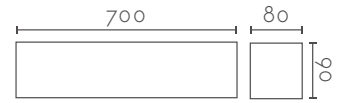

NICO 240

NICO 240

Ref:	Bombilla/Bulb	P.V.P- Price
619	1xE27 LED no incl.	69 €
619/0	1xR7s 118 mm LED no incl	77 €
T240	Tapa Superior Cristal Pirex (opcional) Top cover Pirex Glass	8 €
Color/Colour	Blanco Natural / Natural White	
Material	Escayola Inesplast / Inesplast Plaster Difusor Cristal / Glass Diffuser	
Medidas/Dimensions	240x90x110 mm	

NICO 240 LED

Ref:	Color °K	Bombilla/Bulb	Regulable	P.V.P- Price
619/LED	27 | 2700K	LED 12W 1820Lm	✗	109 €
619/DIM	30 | 3000K	LED 16W 2520Lm Dimmable	✓	126 €

NICO 480

NICO 480

Ref:	Bombilla/Bulb	P.V.P- Price
620	1xE27 LED no incl.	117 €
620/0	1xR7s 118 mm LED no incl	130 €
T480	Tapa Superior Cristal Pirex (opcional) Top cover Pirex Glass	16 €
Color/Colour	Blanco Natural / Natural White	
Material	Escayola Inesplast / Inesplast Plaster Difusor Cristal / Glass Diffuser	
Medidas/Dimensions	480x90x120 mm	

NICO 480 LED

Ref:	Color °K	Bombilla/Bulb	Regulable	P.V.P- Price
620/LED	27 | 2700K	LED 24W 3640Lm	✗	169 €
620/DIM	30 | 3000K	LED 24W 3640Lm Dimmable	✓	211 €

TROPIC 700

TROPIC 700 LED ^(New)

Ref:	Color °K	Bombilla/Bulb	Regulable	P.V.P- Price
552/LED	27 | 2700K	LED 48W 7280Lm	✗	175 €
552/DIM	30 | 3000K	LED 48W 7280Lm Dimmable	✓	214 €

Color/Colour	Blanco Natural / Natural White			
Material	Escayola Inesplast / Inesplast Plaster			
Medidas/Dimensions	700x90x 80 mm