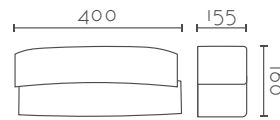

PALACE 300

PALACE 300

Ref:	Bombilla/Bulb	P.V.P- Price
275	1xE27 LED no incl.	66 €
276	1xR7s 118 mm LED no incl	70 €
Color/Colour		Blanco Natural / Natural White
Material		Escayola Inesplast / Inesplast Plaster
Medidas/Dimensions		300x160x155 mm

Ref:	Color °K	Bombilla/Bulb	Regulable	P.V.P- Price
275/LED	27 | 2700K	LED 12W 1820Lm	✗	106 €
275/DIM	30 | 3000K	LED 16W 2520Lm Dimmable	✓	123 €

PALACE 400

Ref:	Bombilla/Bulb	P.V.P- Price
277	1xE27 LED no incl.	69 €
278	1xR7s 118 mm LED no incl	72 €
Color/Colour		Blanco Natural / Natural White
Material		Escayola Inesplast / Inesplast Plaster
Medidas/Dimensions		400x160x155mm

Ref:	Color °K	Bombilla/Bulb	Regulable	P.V.P- Price
277/LED	27 | 2700K	LED 18W 2730Lm	✗	118 €
277/DIM	30 | 3000K	LED 16W 2520Lm Dimmable	✓	126 €

NEXUS LED

Ref:	Color °K	Bombilla/Bulb	Regulable	P.V.P- Price
576/LED	27 | 2700K	LED 12W 1820Lm	✗	95 €
576/DIM	30 | 3000K	LED 8W 1340Lm Dimmable	✓	103 €

Color/Colour	Blanco Natural / Natural White
Material	Escayola Inesplast / Inesplast Plaster
Medidas/Dimensions	330x110x76 mm