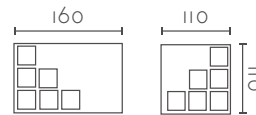

BACO

BACO

Ref:	Bombilla/Bulb	P.V.P- Price
593	1xG9 LED no incl.	51 €
Color/Colour	Blanco Natural / Natural White	
Material	Escayola Inesplast / Inesplast Plaster	
Medidas/Dimensions	110x110x110 mm	

MITO

MITO

Ref:	Bombilla/Bulb	P.V.P- Price
592	1xR7s 78 mm LED no incl	60 €
592G	1xG9 LED no incl.	57 €
Color/Colour	Blanco Natural / Natural White	
Material	Escayola Inesplast / Inesplast Plaster	
Medidas/Dimensions	160x110x 110 mm	

DINO

DINO

Ref:	Bombilla/Bulb	P.V.P- Price
583	1xE27 LED no incl.	58 €
584	1xR7s 118 mm LED no incl	66 €
Color/Colour	Blanco Natural / Natural White	
Material	Escayola Inesplast / Inesplast Plaster	
Medidas/Dimensions	250x110x110 mm	

DINO LED

Ref:	Color °K	Bombilla/Bulb	Regulable	P.V.P- Price
583/LED	27 | 2700K	LED 12W 1820Lm	✗	98 €
583/DIM	30 | 3000K	LED 8W 1340Lm Dimmable	✓	106 €