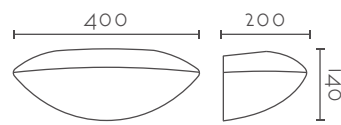

CRETA

CRETA

Ref:	Bombilla/Bulb	P.V.P- Price
539	1xE27 LED no incl.	71 €
540	1xR7s 118 mm LED no incl	74 €
Color/Colour	Blanco Natural / Natural White	
Material	Escayola Inesplast / Inesplast Plaster	
Medidas/Dimensions	400x140x200 mm	

CRETA LED

Ref:	Color °K	Bombilla/Bulb	Regulable	P.V.P- Price
539/LED	27 | 2700K	LED 12W 1820Lm	✗	111 €
539/DIM	30 | 3000K	LED 8W 1340Lm Dimmable	✓	119 €

APOLO

APOLO

Ref:	Bombilla/Bulb	P.V.P- Price
301	1xE27 LED no incl.	74 €
302	1xR7s 118 mm LED no incl	78 €
Color/Colour	Blanco Natural / Natural White	
Material	Escayola Inesplast / Inesplast Plaster	
Medidas/Dimensions	420x100x180mm	

APOLO LED

Ref:	Color °K	Bombilla/Bulb	Regulable	P.V.P- Price
301/LED	27 | 2700K	LED 12W 1820Lm	✗	114 €
301/DIM	30 | 3000K	LED 8W 1340Lm Dimmable	✓	122 €

INÉS

INÉS

Ref:	Bombilla/Bulb	P.V.P- Price
305	1xE27 LED no incl.	66 €
306	1xR7s 118 mm LED no incl	71 €
Color/Colour	Blanco Natural / Natural White	
Material	Escayola Inesplast / Inesplast Plaster	
Medidas/Dimensions	280x140x140 mm	

INÉS LED

Ref:	Color °K	Bombilla/Bulb	Regulable	P.V.P- Price
305/LED	27 | 2700K	LED 12W 1820Lm	✗	106 €
305/DIM	30 | 3000K	LED 8W 1340Lm Dimmable	✓	114 €