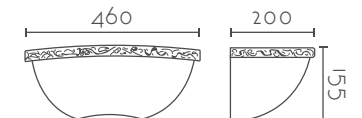

ESFERA UP-DOWN 305

ESFERA UP-DOWN 305

Ref:	Bombilla/Bulb	P.V.P- Price
168	1xE27 LED no incl.	49 €
169	1xR7s 118 mm LED no incl	56 €
Color/Colour		Blanco Natural / Natural White
Material		Escayola Inesplast / Inesplast Plaster
Medidas/Dimensions 305x120x145 mm		

ESFERA UP-DOWN 305 LED

Ref:	Color °K	Bombilla/Bulb	Regulable	P.V.P- Price
168/LED	27 | 2700K	LED 12W 1820Lm	✗	89 €
168/DIM	30 | 3000K	LED 16W 2520Lm Dimmable	✓	106 €

ESFERA UP-DOWN 405

ESFERA UP-DOWN 405

Ref:	Bombilla/Bulb	P.V.P- Price
166	1xE27 LED no incl.	49 €
167	1xR7s 118 mm LED no incl	56 €
Color/Colour		Blanco Natural / Natural White
Material		Escayola Inesplast / Inesplast Plaster
Medidas/Dimensions 405x120x160-mm		

ESFERA UP-DOWN 405 LED

Ref:	Color °K	Bombilla/Bulb	Regulable	P.V.P- Price
166/LED	27 | 2700K	LED 12W 1820Lm	✗	89 €
166/DIM	30 | 3000K	LED 16W 2520Lm Dimmable	✓	106 €

BALI

BALI

Ref:	Bombilla/Bulb	P.V.P- Price
544	2xE27 LED no incl.	101 €
545	2xR7s 118 mm LED no incl	114 €
Color/Colour		Blanco Natural / Natural White
Material		Escayola Inesplast / Inesplast Plaster
Medidas/Dimensions 620x160x190 mm		

BALI LED

Ref:	Color °K	Bombilla/Bulb	Regulable	P.V.P- Price
544/LED	27 | 2700K	LED 24W 3640Lm	✗	181 €
544/DIM	30 | 3000K	LED 24W 3640Lm Dimmable	✓	197 €

AIDA

AIDA

Ref:	Bombilla/Bulb	P.V.P- Price
530	1xE27 LED no incl.	94 €
531	1xR7s 118 mm LED no incl	97 €
Color/Colour		Blanco Natural / Natural White
Material		Escayola Inesplast / Inesplast Plaster
Medidas/Dimensions 460x155x200mm		

AIDA LED

Ref:	Color °K	Bombilla/Bulb	Regulable	P.V.P- Price
530/LED	27 | 2700K	LED 18W 2730Lm	✗	143 €
530/DIM	30 | 3000K	LED 16W 2520Lm Dimmable	✓	151 €