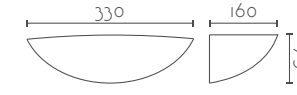

CLASIC

A-5145