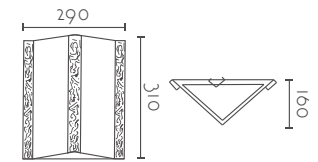

ARES

ARES		
Ref:	Bombilla/Bulb	P.V.P- Price
519	1xE27 LED no incl.	94 €
520	1xR7s 118 mm LED no incl	97 €
Color/Colour	Blanco Natural / Natural White	
Material	Escayola Inesplast / Inesplast Plaster	
Medidas/Dimensions	285x350x180mm	

ARES LED				
Ref:	Color °K	Bombilla/Bulb	Regulable	P.V.P- Price
519/LED	27 | 2700K	LED 12W 1820Lm	✗	134 €
519/DIM	30 | 3000K	LED 8W 1340Lm Dimmable	✓	142 €

NERVA

NERVA		
Ref:	Bombilla/Bulb	P.V.P- Price
307	1xE27 LED no incl.	59 €
308	1xR7s 118 mm LED no incl	63 €
Color/Colour	Blanco Natural / Natural White	
Material	Escayola Inesplast / Inesplast Plaster	
Medidas/Dimensions	285x300x160 mm	

NERVA LED				
Ref:	Color °K	Bombilla/Bulb	Regulable	P.V.P- Price
307/LED	27 | 2700K	LED 12W 1820Lm	✗	99 €
307/DIM	30 | 3000K	LED 8W 1340Lm Dimmable	✓	107 €

HERMES

HERMES		
Ref:	Bombilla/Bulb	P.V.P- Price
521	1xE27 LED no incl.	94 €
522	1xR7s 118 mm LED no incl	97 €
Color/Colour	Blanco Natural / Natural White	
Material	Escayola Inesplast / Inesplast Plaster	
Medidas/Dimensions	280x350x195mm	

HERMES LED				
Ref:	Color °K	Bombilla/Bulb	Regulable	P.V.P- Price
521/LED	27 | 2700K	LED 12W 1820Lm	✗	134 €
521/DIM	30 | 3000K	LED 8W 1340Lm Dimmable	✓	142 €

ARGOS

ARGOS		
Ref:	Bombilla/Bulb	P.V.P- Price
523	1xE27 LED no incl.	94 €
Color/Colour	Blanco Natural / Natural White	
Material	Escayola Inesplast / Inesplast Plaster	
Medidas/Dimensions	290x310x160 mm