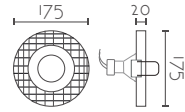

VARI

Ref:	Bombilla/Bulb	P.V.P- Price
559	1xGU10 LED no incl.	32 €
559/EM	Solo Embellecedor escayola sin empotrable Only Decorative section plaster without downlight	17 €
Color/Colour	Blanco Natural / Natural White	
Material	Escayola Inesplast / Inesplast Plaster	
Medidas/Dimensions	Ø 175 x 20 mm	Corte/Cut Ø74 mm

ONDA

Ref:	Bombilla/Bulb	P.V.P- Price
143	1xGU10 LED no incl.	24 €
143/EM	Solo Embellecedor escayola sin empotrable Only Decorative section plaster without downlight	17 €
Color/Colour	Blanco Natural / Natural White	
Material	Escayola Inesplast / Inesplast Plaster	
Medidas/Dimensions	Ø 145 x 25 mm	Corte/Cut Ø60 mm

SCALA

Ref:	Bombilla/Bulb	P.V.P- Price
136	1xGU10 LED no incl.	24 €
136/EM	Solo Embellecedor escayola sin empotrable Only Decorative section plaster without downlight	17 €
Color/Colour	Blanco Natural / Natural White	
Material	Escayola Inesplast / Inesplast Plaster	
Medidas/Dimensions	Ø 130 x 15 mm	Corte/Cut Ø60 mm

DAISY

Ref:	Bombilla/Bulb	P.V.P- Price
155	1xGU10 LED no incl.	30 €
155/EM	Solo Embellecedor escayola sin empotrable Only Decorative section plaster without downlight	17 €
Color/Colour	Blanco Natural / Natural White	
Material	Escayola Inesplast / Inesplast Plaster	
Medidas/Dimensions	240 x 150 x 20 mm	Corte/Cut Ø80 mm

ZIP

Ref:	Bombilla/Bulb	P.V.P- Price
145	1xGU10 LED no incl.	24 €
145/EM	Solo Embellecedor escayola sin empotrable Only Decorative section plaster without downlight	17 €
Color/Colour	Blanco Natural / Natural White	
Material	Escayola Inesplast / Inesplast Plaster	
Medidas/Dimensions	Ø 130 x 25 mm	Corte/Cut Ø60 mm

ESPIN