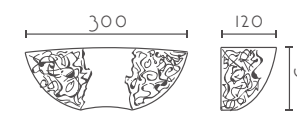

ATENEA

ATENEA

Ref:	Bombilla/Bulb	P.V.P- Price
293	1xE27 LED no incl.	58 €
294	1xR7s 118 mm LED no incl	62 €
Color/Colour Blanco Natural / Natural White		
Material Escayola Inesplast / Inesplast Plaster		
Medidas/Dimensions 300x110x140 mm		

ATENEA LED

Ref:	Color °K	Bombilla/Bulb	Regulable	P.V.P- Price
293/LED	27 | 2700K	LED 12W 1820Lm	✗	98 €
293/DIM	30 | 3000K	LED 8W 1340Lm Dimmable	✓	106 €

ORION

ORION

Ref:	Bombilla/Bulb	P.V.P- Price
295	1xE27 LED no incl.	58 €
296	1xR7s 118 mm LED no incl	62 €
Color/Colour Blanco Natural / Natural White		
Material Escayola Inesplast / Inesplast Plaster		
Medidas/Dimensions 300x110x140 mm		

ORION LED

Ref:	Color °K	Bombilla/Bulb	Regulable	P.V.P- Price
295/LED	27 | 2700K	LED 12W 1820Lm	✗	98 €
295/DIM	30 | 3000K	LED 8W 1340Lm Dimmable	✓	106 €

ITACA

ITACA

Ref:	Bombilla/Bulb	P.V.P- Price
359	1xE27 LED no incl.	60 €
360	1xR7s 118 mm LED no incl	63 €
Color/Colour Blanco Natural / Natural White		
Material Escayola Inesplast / Inesplast Plaster		
Medidas/Dimensions 300x130x120mm		

ITACA LED

Ref:	Color °K	Bombilla/Bulb	Regulable	P.V.P- Price
359/LED	27 | 2700K	LED 12W 1820Lm	✗	100 €
359/DIM	30 | 3000K	LED 8W 1340Lm Dimmable	✓	108 €

ROCA

ROCA

Ref:	Bombilla/Bulb	P.V.P- Price
188	1xE27 LED no incl.	60 €
189	1xR7s 118 mm LED no incl	77 €
Color/Colour Blanco Natural / Natural White		
Material Escayola Inesplast / Inesplast Plaster		
Medidas/Dimensions 330x135x135mm		

ROCA LED

Ref:	Color °K	Bombilla/Bulb	Regulable	P.V.P- Price
188/LED	27 | 2700K	LED 12W 1820Lm	✗	100 €
188/DIM	30 | 3000K	LED 8W 1340Lm Dimmable	✓	108 €