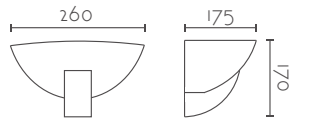

Ref:	Bombilla/Bulb	P.V.P- Price
A5149/1	1xE27 LED no incl.	45 €
A5149/0	1xR7s 118 mm LED no incl	55 €
Color/Colour	Blanco Natural / Natural White	
Material	Escayola Inesplast / Inesplast Plaster	
Medidas/Dimensions	300x140x155 mm	

Ref:	Color °K	Bombilla/Bulb	Regulable	P.V.P- Price
A5149/LED	27 | 2700K	LED 12W 1820Lm	✗	85 €
A5149/DIM	30 | 3000K	LED 8W 1340Lm Dimmable	✓	93 €

A-5145

Ref:	Bombilla/Bulb	P.V.P- Price
A5145/1	1xE27 LED no incl.	45 €
A5145/0	1xR7s 118 mm LED no incl	55 €
Color/Colour	Blanco Natural / Natural White	
Material	Escayola Inesplast / Inesplast Plaster	
Medidas/Dimensions	330x75x160 mm	

Ref:	Color °K	Bombilla/Bulb	Regulable	P.V.P- Price
A5145/LED	27 | 2700K	LED 12W 1820Lm	✗	85 €
A5145/DIM	30 | 3000K	LED 8W 1340Lm Dimmable	✓	93 €

CLASIC

Ref:	Bombilla/Bulb	P.V.P- Price
176	1xE27 LED no incl.	60 €
177	1xR7s 118 mm LED no incl	67 €
Color/Colour	Blanco Natural / Natural White	
Material	Escayola Inesplast / Inesplast Plaster	
Medidas/Dimensions	260x175x170 mm	

Ref:	Color °K	Bombilla/Bulb	Regulable	P.V.P- Price
176/LED	27 | 2700K	LED 12W 1820Lm	✗	100 €
176/DIM	30 | 3000K	LED 8W 1340Lm Dimmable	✓	108 €