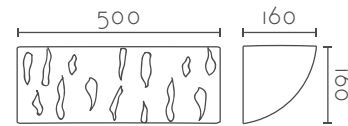

FERRO

FERRO

Ref:	Bombilla/Bulb	P.V.P- Price
312	1xE27 LED no incl.	73 €
312/0	1xR7s 118 mm LED no incl	77 €
Color/Colour	Blanco Natural / Natural White	
Material	Escayola Inesplast / Inesplast Plaster	
Medidas/Dimensions	295x290x150 mm	

RA

RA

Ref:	Bombilla/Bulb	P.V.P- Price
314	2xE27 LED no incl.	88 €
314/0	2xR7s 118 mm LED no incl	94 €
Color/Colour	Blanco Natural / Natural White	
Material	Escayola Inesplast / Inesplast Plaster	
Medidas/Dimensions	500x160x160 mm