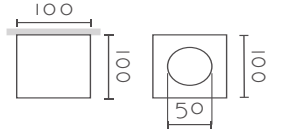

PARADISE 100

Ref:	Bombilla/Bulb	P.V.P- Price
PARADISE	1xGU10 LED no incl.	15,50 €
Color/Colour	Blanco Natural / Natural White	
Material	Escayola Inesplast / Inesplast Plaster	
Medidas/Dimensions	100x100x100 mm