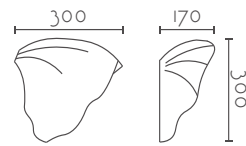

ODIN

ODIN

Ref:	Bombilla/Bulb	P.V.P- Price
197	1xE27 LED no incl.	68 €
198	1xR7s 118 mm LED no incl	73 €
Color/Colour	Blanco Natural / Natural White	
Material	Escayola Inesplast / Inesplast Plaster	
Medidas/Dimensions	320x220x140 mm	

ODIN LED

Ref:	Color °K	Bombilla/Bulb	Regulable	P.V.P- Price
197/LED	27 | 2700K	LED 12W 1820Lm	✗	108 €
197/DIM	30 | 3000K	LED 8W 1340Lm Dimmable	✓	116 €

CRATER

CRATER

Ref:	Bombilla/Bulb	P.V.P- Price
15	1xE27 LED no incl.	122 €
9	1xR7s 118 mm LED no incl	127 €
Color/Colour	Blanco Natural / Natural White	
Material	Escayola Inesplast / Inesplast Plaster	
Medidas/Dimensions	300x300x170 mm	

CRATER LED

Ref:	Color °K	Bombilla/Bulb	Regulable	P.V.P- Price
15/LED	27 | 2700K	LED 12W 1820Lm	✗	162 €
15/DIM	30 | 3000K	LED 8W 1340Lm Dimmable	✓	170 €