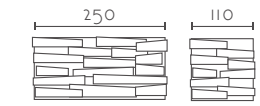

BERET

BERET

Ref:	Bombilla/Bulb	P.V.P- Price
597	1xG9 LED no incl.	51 €
Color/Colour	Blanco Natural / Natural White	
Material	Escayola Inesplast / Inesplast Plaster	
Medidas/Dimensions	110x110x110 mm	

MONTBLANC

MONTBLANC

Ref:	Bombilla/Bulb	P.V.P- Price
594	1xE27 LED no incl.	58 €
595	1xR7s 118 mm LED no incl	66 €
Color/Colour	Blanco Natural / Natural White	
Material	Escayola Inesplast / Inesplast Plaster	
Medidas/Dimensions	250x110x110 mm	

MONTBLANC LED

Ref:	Color °K	Bombilla/Bulb	Regulable	P.V.P- Price
594/LED	27 | 2700K	LED 12W 1820Lm	✗	98 €
594/DIM	30 | 3000K	LED 8W 1340Lm Dimmable	✓	106 €

VALIRA

VALIRA

Ref:	Bombilla/Bulb	P.V.P- Price
596	1xR7s 78 mm LED no incl	60 €
596G	1xG9 LED no incl.	57 €
Color/Colour	Blanco Natural / Natural White	
Material	Escayola Inesplast / Inesplast Plaster	
Medidas/Dimensions	160x110x110 mm