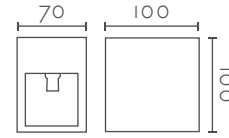

CIRO 100 ^(New)

Ref:	Bombilla/Bulb	P.V.P- Price
CIRO	1xG9 LED no incl.	30 €
Color/Colour	Blanco Natural / Natural White	
Material	Escayola Inesplast / Inesplast Plaster	
Medidas/Dimensions	70x100x100 mm