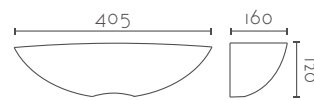

ESFERA UP-DOWN 405