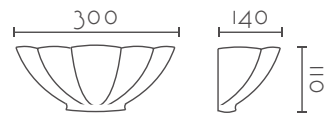

ATENEA

ATENEA

Ref:	Bombilla/Bulb	P.V.P- Price
293	1xE27 LED no incl.	58 €
294	1xR7s 118 mm LED no incl	62 €
Color/Colour Blanco Natural / Natural White		
Material Escayola Inesplast / Inesplast Plaster		
Medidas/Dimensions 300x110x140 mm		

ATENEA LED

Ref:	Color °K	Bombilla/Bulb	Regulable	P.V.P- Price
293/LED	27 | 2700K	LED 12W 1820Lm	✗	98 €
293/DIM	30 | 3000K	LED 8W 1340Lm Dimmable	✓	106 €

ORION

ORION

Ref:	Bombilla/Bulb	P.V.P- Price
295	1xE27 LED no incl.	58 €
296	1xR7s 118 mm LED no incl	62 €
Color/Colour Blanco Natural / Natural White		
Material Escayola Inesplast / Inesplast Plaster		
Medidas/Dimensions 300x110x140 mm		

ORION LED

Ref:	Color °K	Bombilla/Bulb	Regulable	P.V.P- Price
295/LED	27 | 2700K	LED 12W 1820Lm	✗	98 €
295/DIM	30 | 3000K	LED 8W 1340Lm Dimmable	✓	106 €

ITACA

ITACA

Ref:	Bombilla/Bulb	P.V.P- Price
359	1xE27 LED no incl.	60 €
360	1xR7s 118 mm LED no incl	63 €
Color/Colour Blanco Natural / Natural White		
Material Escayola Inesplast / Inesplast Plaster		
Medidas/Dimensions 300x130x120mm		

ITACA LED

Ref:	Color °K	Bombilla/Bulb	Regulable	P.V.P- Price
359/LED	27 | 2700K	LED 12W 1820Lm	✗	100 €
359/DIM	30 | 3000K	LED 8W 1340Lm Dimmable	✓	108 €

ROCA

ROCA

Ref:	Bombilla/Bulb	P.V.P- Price
188	1xE27 LED no incl.	60 €
189	1xR7s 118 mm LED no incl	77 €
Color/Colour Blanco Natural / Natural White		
Material Escayola Inesplast / Inesplast Plaster		
Medidas/Dimensions 330x135x135mm		

ROCA LED

Ref:	Color °K	Bombilla/Bulb	Regulable	P.V.P- Price
188/LED	27 | 2700K	LED 12W 1820Lm	✗	100 €
188/DIM	30 | 3000K	LED 8W 1340Lm Dimmable	✓	108 €