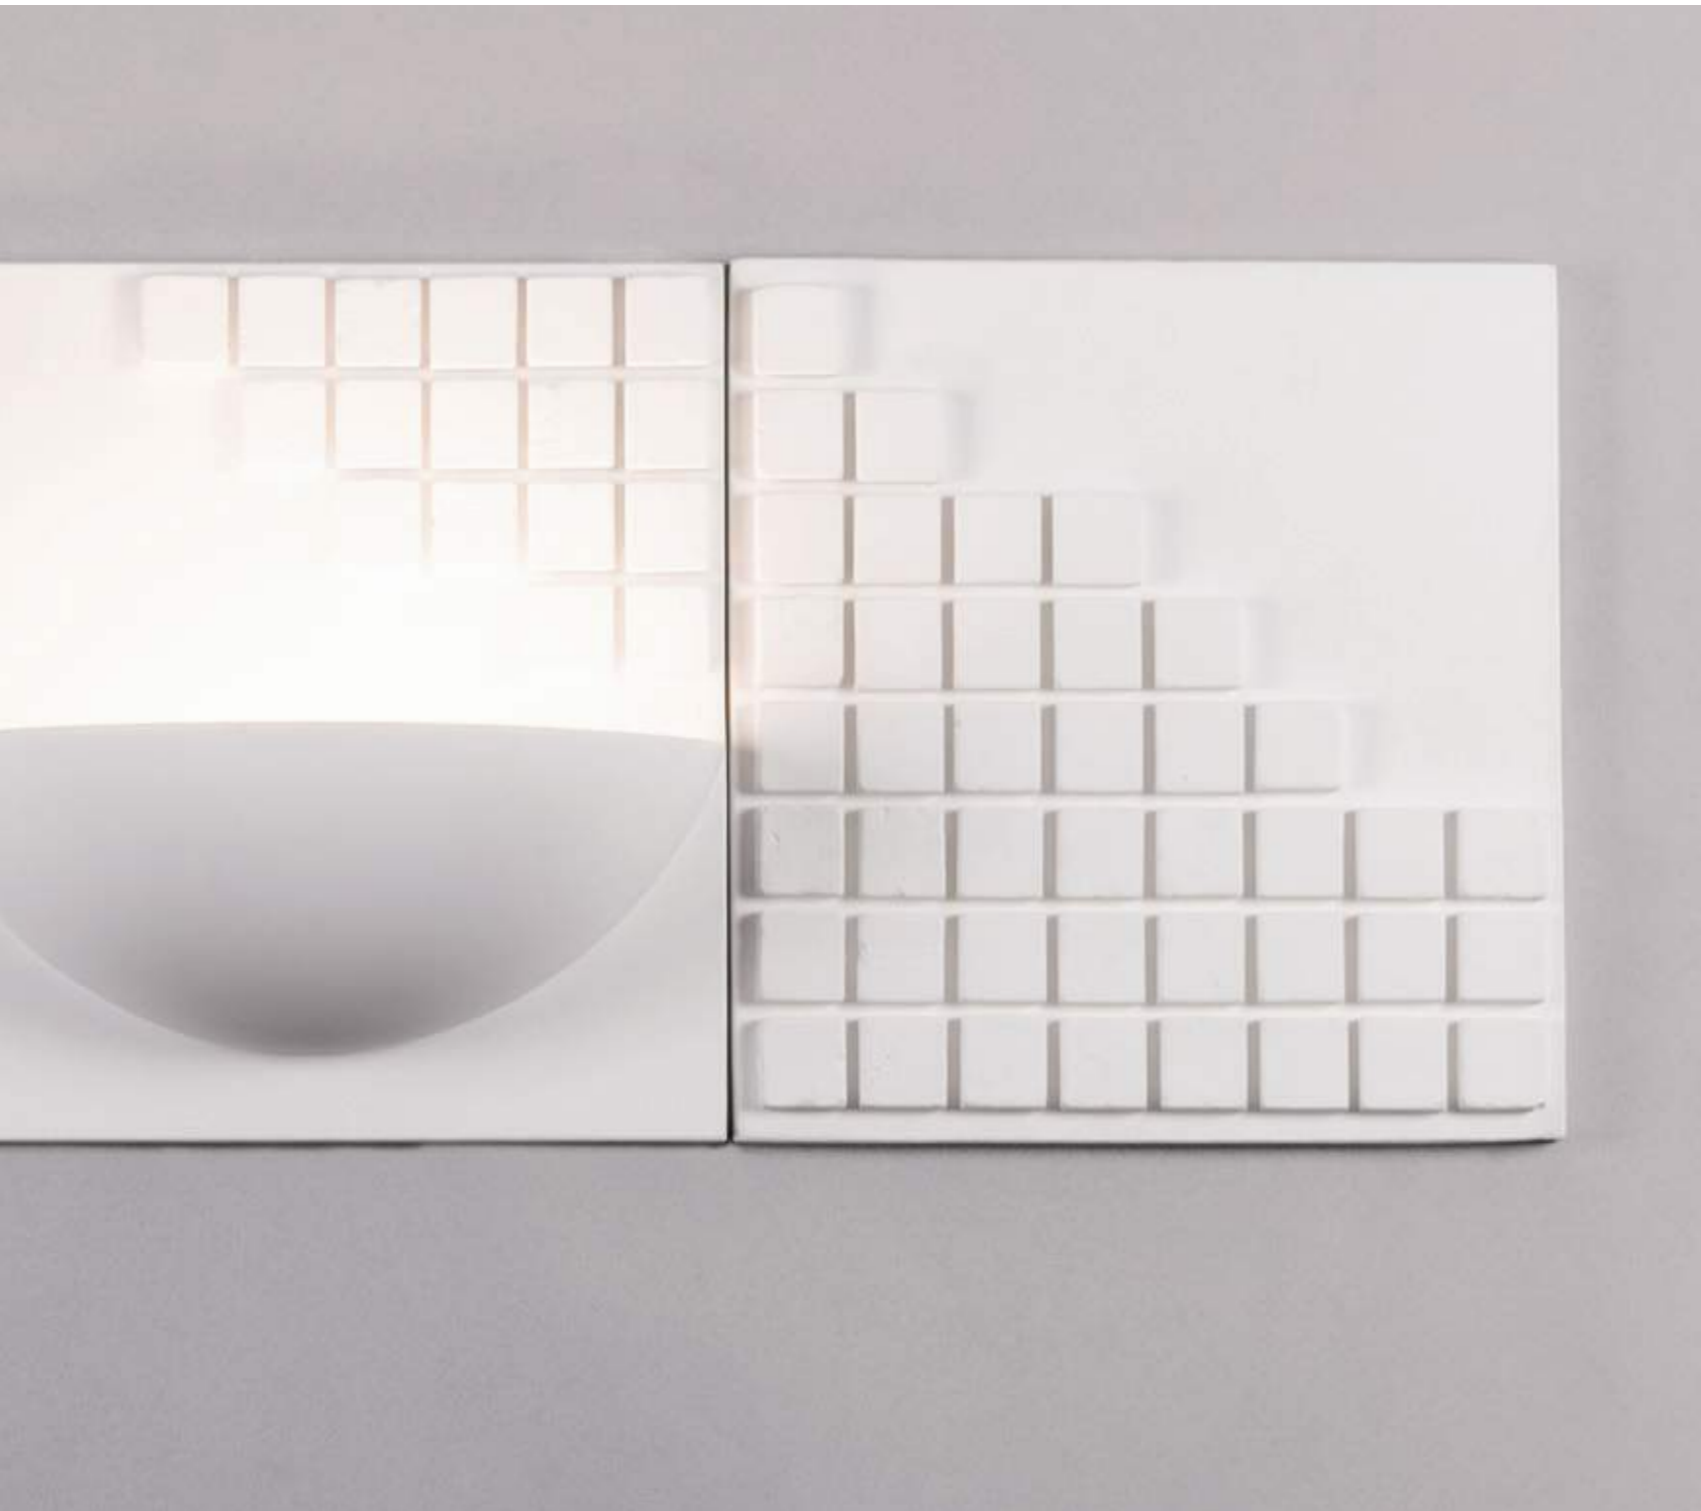

MODULAR PLASTER SERIE

INDIRECT LIGHT/