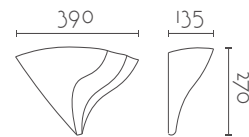

ARIANE

ARIANE

Ref:	Bombilla/Bulb	P.V.P- Price
108	1xE27 LED no incl.	81 €
107	1xR7s 118 mm LED no incl	86 €
Color/Colour	Blanco Natural / Natural White	
Material	Escayola Inesplast / Inesplast Plaster	
Medidas/Dimensions	390x270x135 mm	

ARIANE LED

Ref:	Color °K	Bombilla/Bulb	Regulable	P.V.P- Price
108/LED	27 | 2700K	LED 12W 1820Lm	✗	121 €
108/DIM	30 | 3000K	LED 8W 1340Lm Dimmable	✓	129 €

TROIKA

TROIKA

Ref:	Bombilla/Bulb	P.V.P- Price
103	1xE27 LED no incl.	85 €
102	1xR7s 118 mm LED no incl	88 €
Color/Colour	Blanco Natural / Natural White	
Material	Escayola Inesplast / Inesplast Plaster	
Medidas/Dimensions	390x250x120 mm	

TROIKA LED

Ref:	Color °K	Bombilla/Bulb	Regulable	P.V.P- Price
103/LED	27 | 2700K	LED 12W 1820Lm	✗	125 €
103/DIM	30 | 3000K	LED 8W 1340Lm Dimmable	✓	133 €

LLUNA

LLUNA

Ref:	Bombilla/Bulb	P.V.P- Price
40	1xE27 LED no incl.	79 €
36	1xR7s 118 mm LED no incl	82 €
Color/Colour	Blanco Natural / Natural White	
Material	Escayola Inesplast / Inesplast Plaster	
Medidas/Dimensions	300x220x125 mm	

LLUNA LED

Ref:	Color °K	Bombilla/Bulb	Regulable	P.V.P- Price
40/LED	27 | 2700K	LED 12W 1820Lm	✗	119 €
40/DIM	30 | 3000K	LED 8W 1340Lm Dimmable	✓	127 €