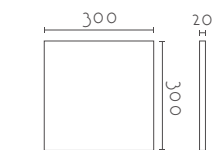

CONCA

Ref:	Bombilla/Bulb	P.V.P- Price
602	1xE27 LED no incl.	75 €
602/R7	1xR7s 118 mm LED no incl	82 €
Color/Colour	Blanco Natural / Natural White	
Material	Escayola Inesplast / Inesplast Plaster	
Medidas/Dimensions	300x300x150mm