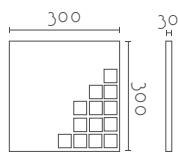

Ref:	Bombilla/Bulb	P.V.P- Price
577/LED	LED 14,5W 1600Lm 3000°K	195 €
Color/Colour	Blanco Natural / Natural White	
Material	Escayola Inesplast / Inesplast Plaster	
Medidas/Dimensions	300x300x85mm	

PLACA MOS