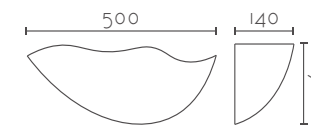

BRISA

BRISA

Ref:	Bombilla/Bulb	P.V.P- Price
203	1xE27 LED no incl.	82 €
204	1xR7s 118 mm LED no incl	87 €
Color/Colour	Blanco Natural / Natural White	
Material	Escayola Inesplast / Inesplast Plaster	
Medidas/Dimensions	500x170x140 mm	

BRISA LED

Ref:	Color °K	Bombilla/Bulb	Regulable	P.V.P- Price
203/LED	27 | 2700K	LED 12W 1820Lm	✘	122 €
203/DIM	30 | 3000K	LED 8W 1340Lm Dimmable	✔	130 €

COR

COR

Ref:	Bombilla/Bulb	P.V.P- Price
83	1xE27 LED no incl.	116 €
82	1xR7s 118 mm LED no incl	121 €
Color/Colour	Blanco Natural / Natural White	
Material	Escayola Inesplast / Inesplast Plaster	
Medidas/Dimensions	300x220x190mm	

COR LED

Ref:	Color °K	Bombilla/Bulb	Regulable	P.V.P- Price
83/LED	27 | 2700K	LED 12W 1820Lm	✘	156 €
83/DIM	30 | 3000K	LED 8W 1340Lm Dimmable	✔	164 €