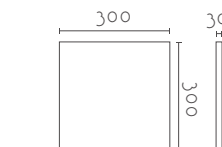

CAPRI

Ref:	Bombilla/Bulb	P.V.P- Price
610	1xE27 LED no incl.	75 €
610/R7	1xR7s 118 mm LED no incl	82 €
Color/Colour	Blanco Natural / Natural White	
Material	Escayola Inesplast / Inesplast Plaster	
Medidas/Dimensions	300x300x150mm