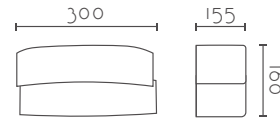

PALACE 400

PALACE 300

PALACE 300