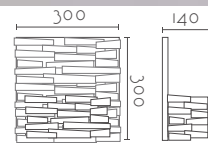

ANETO

ANETO

Ref:	Bombilla/Bulb	P.V.P- Price
606	1xE27 LED no incl.	75 €
606/R7	1xR7s 118 mm LED no incl	82 €
Color/Colour	Blanco Natural / Natural White	
Material	Escayola Inesplast / Inesplast Plaster	
Medidas/Dimensions	300x300x140mm	

PLACA ANETO

607/PLA	Blanco Natural / Natural White	27 €
Material	Escayola Inesplast / Inesplast Plaster	
Medidas/Dimensions	300x300x40mm	

CAPRI

CAPRI

Ref:	Bombilla/Bulb	P.V.P- Price
610	1xE27 LED no incl.	75 €
610/R7	1xR7s 118 mm LED no incl	82 €
Color/Colour	Blanco Natural / Natural White	
Material	Escayola Inesplast / Inesplast Plaster	
Medidas/Dimensions	300x300x150mm	

PLACA CAPRI

611/PLA	Blanco Natural / Natural White	27 €
Material	Escayola Inesplast / Inesplast Plaster	
Medidas/Dimensions	300x300x30mm