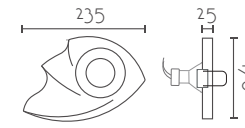

VARI

Ref:	Bombilla/Bulb	P.V.P- Price
559	1xGU10 LED no incl.	32 €
559/EM	Solo Embellecedor escayola sin empotrable Only Decorative section plaster without downlight	17 €
Color/Colour	Blanco Natural / Natural White	
Material	Escayola Inesplast / Inesplast Plaster	
Medidas/Dimensions	Ø 175 x 20 mm	Corte/Cut Ø74 mm

ONDA

Ref:	Bombilla/Bulb	P.V.P- Price
143	1xGU10 LED no incl.	24 €
143/EM	Solo Embellecedor escayola sin empotrable Only Decorative section plaster without downlight	17 €
Color/Colour	Blanco Natural / Natural White	
Material	Escayola Inesplast / Inesplast Plaster	
Medidas/Dimensions	Ø 145 x 25 mm	Corte/Cut Ø60 mm

SCALA

Ref:	Bombilla/Bulb	P.V.P- Price
136	1xGU10 LED no incl.	24 €
136/EM	Solo Embellecedor escayola sin empotrable Only Decorative section plaster without downlight	17 €
Color/Colour	Blanco Natural / Natural White	
Material	Escayola Inesplast / Inesplast Plaster	
Medidas/Dimensions	Ø 130 x 15 mm	Corte/Cut Ø60 mm

DAISY

Ref:	Bombilla/Bulb	P.V.P- Price
155	1xGU10 LED no incl.	30 €
155/EM	Solo Embellecedor escayola sin empotrable Only Decorative section plaster without downlight	17 €
Color/Colour	Blanco Natural / Natural White	
Material	Escayola Inesplast / Inesplast Plaster	
Medidas/Dimensions	240 x 150 x 20 mm	Corte/Cut Ø80 mm

ZIP

Ref:	Bombilla/Bulb	P.V.P- Price
145	1xGU10 LED no incl.	24 €
145/EM	Solo Embellecedor escayola sin empotrable Only Decorative section plaster without downlight	17 €
Color/Colour	Blanco Natural / Natural White	
Material	Escayola Inesplast / Inesplast Plaster	
Medidas/Dimensions	Ø 130 x 25 mm	Corte/Cut Ø60 mm

ESPIN