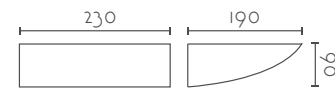

TOTEM

TOTEM

Ref:	Bombilla/Bulb	P.V.P- Price
532	1xE27 LED no incl.	71 €
533	1xR7s 118 mm LED no incl	75 €
Color/Colour	Blanco Natural / Natural White	
Material	Escayola Inesplast / Inesplast Plaster	
Medidas/Dimensions	380x110x150 mm	

TOTEM LED

Ref:	Color °K	Bombilla/Bulb	Regulable	P.V.P- Price
532/LED	27 | 2700K	LED 12W 1820Lm	✗	111 €
532/DIM	30 | 3000K	LED 8W 1340Lm Dimmable	✓	119 €

DIAMANT

DIAMANT

Ref:	Bombilla/Bulb	P.V.P- Price
395	1xE27 LED no incl.	53 €
396	1xR7s 118 mm LED no incl	58 €
Color/Colour	Blanco Natural / Natural White	
Material	Escayola Inesplast / Inesplast Plaster	
Medidas/Dimensions	230x90x190 mm	

DIAMANT LED

Ref:	Color °K	Bombilla/Bulb	Regulable	P.V.P- Price
395/LED	27 | 2700K	LED 12W 1820Lm	✗	93 €
395/DIM	30 | 3000K	LED 8W 1340Lm Dimmable	✓	101 €