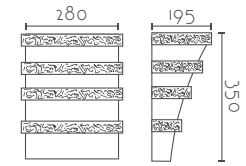

ARES

ARES		
Ref:	Bombilla/Bulb	P.V.P- Price
519	1xE27 LED no incl.	94 €
520	1xR7s 118 mm LED no incl	97 €
Color/Colour	Blanco Natural / Natural White	
Material	Escayola Inesplast / Inesplast Plaster	
Medidas/Dimensions	285x350x180mm	

ARES LED				
Ref:	Color °K	Bombilla/Bulb	Regulable	P.V.P- Price
519/LED	27 | 2700K	LED 12W 1820Lm	✗	134 €
519/DIM	30 | 3000K	LED 8W 1340Lm Dimmable	✓	142 €

NERVA

NERVA		
Ref:	Bombilla/Bulb	P.V.P- Price
307	1xE27 LED no incl.	59 €
308	1xR7s 118 mm LED no incl	63 €
Color/Colour	Blanco Natural / Natural White	
Material	Escayola Inesplast / Inesplast Plaster	
Medidas/Dimensions	285x300x160 mm	

NERVA LED				
Ref:	Color °K	Bombilla/Bulb	Regulable	P.V.P- Price
307/LED	27 | 2700K	LED 12W 1820Lm	✗	99 €
307/DIM	30 | 3000K	LED 8W 1340Lm Dimmable	✓	107 €

HERMES

HERMES		
Ref:	Bombilla/Bulb	P.V.P- Price
521	1xE27 LED no incl.	94 €
522	1xR7s 118 mm LED no incl	97 €
Color/Colour	Blanco Natural / Natural White	
Material	Escayola Inesplast / Inesplast Plaster	
Medidas/Dimensions	280x350x195mm	

HERMES LED				
Ref:	Color °K	Bombilla/Bulb	Regulable	P.V.P- Price
521/LED	27 | 2700K	LED 12W 1820Lm	✗	134 €
521/DIM	30 | 3000K	LED 8W 1340Lm Dimmable	✓	142 €

ARGOS

ARGOS		
Ref:	Bombilla/Bulb	P.V.P- Price
523	1xE27 LED no incl.	94 €
Color/Colour	Blanco Natural / Natural White	
Material	Escayola Inesplast / Inesplast Plaster	
Medidas/Dimensions	290x310x160 mm