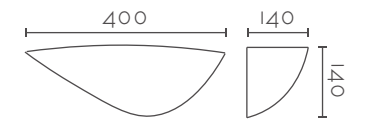

GAMMA

GAMMA

Ref:	Bombilla/Bulb	P.V.P- Price
297	1xE27 LED no incl.	58 €
298	1xR7s 118 mm LED no incl	62 €
Color/Colour	Blanco Natural / Natural White	
Material	Escayola Inesplast / Inesplast Plaster	
Medidas/Dimensions	400x140x140 mm	

GAMMA LED

Ref:	Color °K	Bombilla/Bulb	Regulable	P.V.P- Price
297/LED	27 | 2700K	LED 12W 1820Lm	✗	98 €
297/DIM	30 | 3000K	LED 8W 1340Lm Dimmable	✓	106 €

BETA

BETA

Ref:	Bombilla/Bulb	P.V.P- Price
299	1xE27 LED no incl.	58 €
300	1xR7s 118 mm LED no incl	62 €
Color/Colour	Blanco Natural / Natural White	
Material	Escayola Inesplast / Inesplast Plaster	
Medidas/Dimensions	400x140x140 mm	

BETA LED

Ref:	Color °K	Bombilla/Bulb	Regulable	P.V.P- Price
299/LED	27 | 2700K	LED 12W 1820Lm	✗	98 €
299/DIM	30 | 3000K	LED 8W 1340Lm Dimmable	✓	106 €