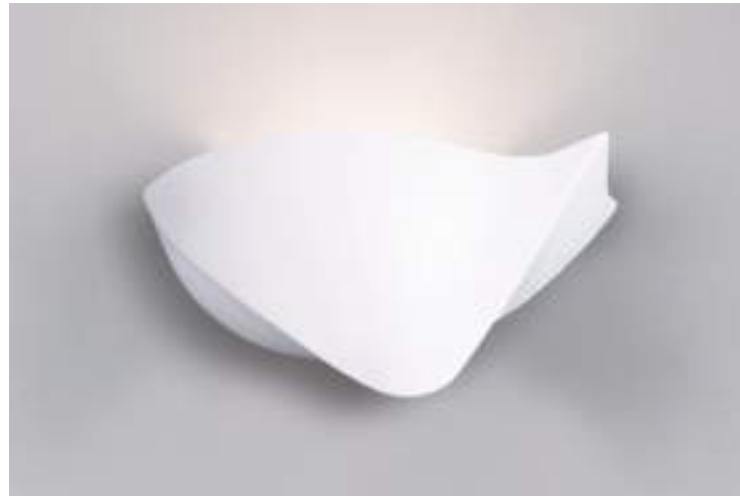

ODIN

ODIN

Ref:	Bombilla/Bulb	P.V.P- Price
197	1xE27 LED no incl.	68 €
198	1xR7s 118 mm LED no incl	73 €
Color/Colour	Blanco Natural / Natural White	
Material	Escayola Inesplast / Inesplast Plaster	
Medidas/Dimensions	320x220x140 mm	

ODIN LED

Ref:	Color °K	Bombilla/Bulb	Regulable	P.V.P- Price
197/LED	27 | 2700K	LED 12W 1820Lm	✗	108 €
197/DIM	30 | 3000K	LED 8W 1340Lm Dimmable	✓	116 €