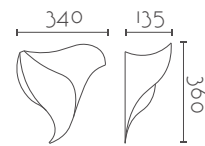

MAGNO

MAGNO

Ref:	Bombilla/Bulb	P.V.P- Price
30	1xE27 LED no incl.	99 €
26	1xR7s 118 mm LED no incl	102 €
Color/Colour	Blanco Natural / Natural White	
Material	Escayola Inesplast / Inesplast Plaster	
Medidas/Dimensions	340x360x135 mm	

MAGNO LED

Ref:	Color °K	Bombilla/Bulb	Regulable	P.V.P- Price
30/LED	27 | 2700K	LED 12W 1820Lm	✗	139 €
30/DIM	30 | 3000K	LED 8W 1340Lm Dimmable	✓	147 €

DRAC

DRAC

Ref:	Bombilla/Bulb	P.V.P- Price
89	1xE27 LED no incl.	149 €
88	1xR7s 118 mm LED no incl	154 €
Color/Colour	Blanco Natural / Natural White	
Material	Escayola Inesplast / Inesplast Plaster	
Medidas/Dimensions	290x420x190 mm	

DRAC LED

Ref:	Color °K	Bombilla/Bulb	Regulable	P.V.P- Price
89/LED	27 | 2700K	LED 12W 1820Lm	✗	189 €
89/DIM	30 | 3000K	LED 8W 1340Lm Dimmable	✓	197 €