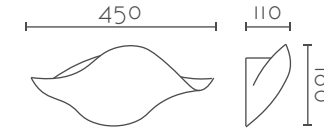

AVE

AVE

Ref:	Bombilla/Bulb	P.V.P- Price
129	1xE27 LED no incl.	75 €
128	1xR7s 118 mm LED no incl	78 €
Color/Colour	Blanco Natural / Natural White	
Material	Escayola Inesplast / Inesplast Plaster	
Medidas/Dimensions	370x240x130 mm	

AVE LED

Ref:	Color °K	Bombilla/Bulb	Regulable	P.V.P- Price
129/LED	27 | 2700K	LED 12W 1820Lm	✗	115 €
129/DIM	30 | 3000K	LED 8W 1340Lm Dimmable	✓	123 €

DIVA

DIVA

Ref:	Bombilla/Bulb	P.V.P- Price
105	1xE27 LED no incl.	77 €
104	1xR7s 118 mm LED no incl	80 €
Color/Colour	Blanco Natural / Natural White	
Material	Escayola Inesplast / Inesplast Plaster	
Medidas/Dimensions	400x200x140 mm	

DIVA LED

Ref:	Color °K	Bombilla/Bulb	Regulable	P.V.P- Price
105/LED	27 | 2700K	LED 12W 1820Lm	✗	117 €
105/DIM	30 | 3000K	LED 8W 1340Lm Dimmable	✓	125 €

DUNA

DUNA

Ref:	Bombilla/Bulb	P.V.P- Price
47	1xE27 LED no incl.	78 €
46	1xR7s 118 mm LED no incl	81 €
Color/Colour	Blanco Natural / Natural White	
Material	Escayola Inesplast / Inesplast Plaster	
Medidas/Dimensions	450x180x110 mm	

DUNA LED

Ref:	Color °K	Bombilla/Bulb	Regulable	P.V.P- Price
47/LED	27 | 2700K	LED 12W 1820Lm	✗	118 €
47/DIM	30 | 3000K	LED 8W 1340Lm Dimmable	✓	126 €

TEA

TEA

Ref:	Bombilla/Bulb	P.V.P- Price
120	1xE27 LED no incl.	75 €
119	1xR7s 118 mm LED no incl	78 €
Color/Colour	Blanco Natural / Natural White	
Material	Escayola Inesplast / Inesplast Plaster	
Medidas/Dimensions	410x200x110 mm	

TEA LED

Ref:	Color °K	Bombilla/Bulb	Regulable	P.V.P- Price
120/LED	27 | 2700K	LED 12W 1820Lm	✗	115 €
120/DIM	30 | 3000K	LED 8W 1340Lm Dimmable	✓	123 €