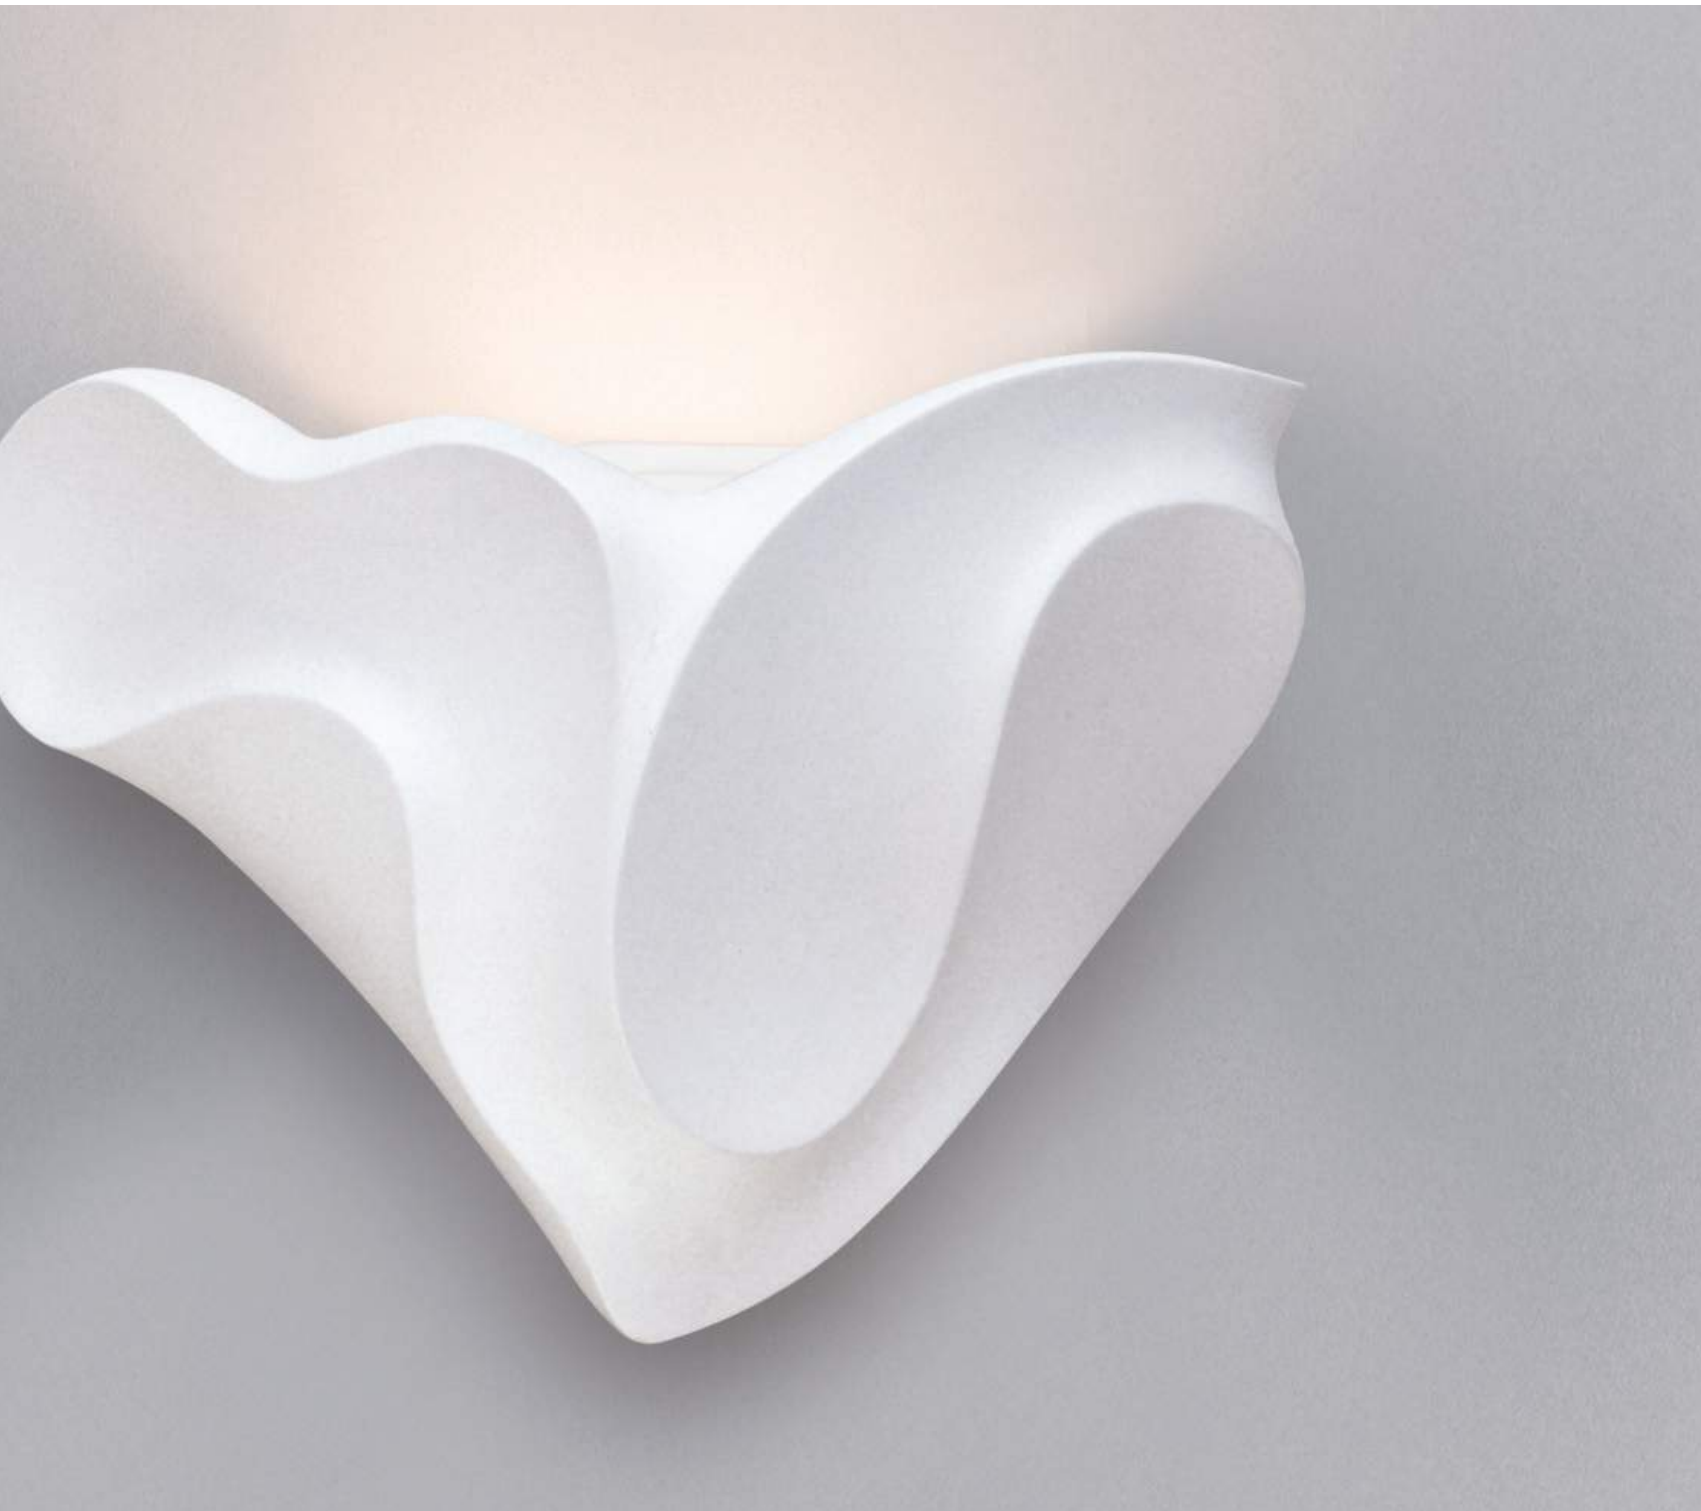

GAUDI PLASTER SERIE

INDIRECT LIGHT/