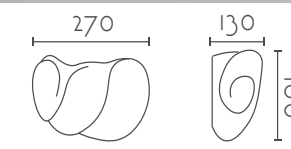

HALLEY

HALLEY

Ref:	Bombilla/Bulb	P.V.P- Price
56	1xE27 LED no incl.	118 €
54	1xR7s 118 mm LED no incl	123 €
Color/Colour	Blanco Natural / Natural White	
Material	Escayola Inesplast / Inesplast Plaster	
Medidas/Dimensions	360x230x190 mm	

HALLEY LED

Ref:	Color °K	Bombilla/Bulb	Regulable	P.V.P- Price
56/LED	27 | 2700K	LED 12W 1820Lm	✗	158 €
56/DIM	30 | 3000K	LED 8W 1340Lm Dimmable	✓	166 €

FENIX

FENIX

Ref:	Bombilla/Bulb	P.V.P- Price
87	1xE27 LED no incl.	80 €
86	1xR7s 118 mm LED no incl	85 €
Color/Colour	Blanco Natural / Natural White	
Material	Escayola Inesplast / Inesplast Plaster	
Medidas/Dimensions	260x200x160 mm	

FENIX LED

Ref:	Color °K	Bombilla/Bulb	Regulable	P.V.P- Price
87/LED	27 | 2700K	LED 12W 1820Lm	✗	120 €
87/DIM	30 | 3000K	LED 8W 1340Lm Dimmable	✓	128 €

ZENIT

ZENIT

Ref:	Bombilla/Bulb	P.V.P- Price
44	1xE27 LED no incl.	82 €
41	1xR7s 118 mm LED no incl	87 €
Color/Colour	Blanco Natural / Natural White	
Material	Escayola Inesplast / Inesplast Plaster	
Medidas/Dimensions	270x180x130 mm	

ZENIT LED

Ref:	Color °K	Bombilla/Bulb	Regulable	P.V.P- Price
44/LED	27 | 2700K	LED 12W 1820Lm	✗	122 €
44/DIM	30 | 3000K	LED 8W 1340Lm Dimmable	✓	130 €