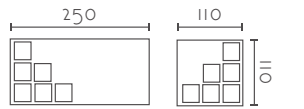

BACO

BACO

Ref:	Bombilla/Bulb	P.V.P- Price
593	1xG9 LED no incl.	51 €
Color/Colour	Blanco Natural / Natural White	
Material	Escayola Inesplast / Inesplast Plaster	
Medidas/Dimensions	110x110x110 mm	

MITO

MITO

Ref:	Bombilla/Bulb	P.V.P- Price
592	1xR7s 78 mm LED no incl	60 €
592G	1xG9 LED no incl.	57 €
Color/Colour	Blanco Natural / Natural White	
Material	Escayola Inesplast / Inesplast Plaster	
Medidas/Dimensions	160x110x 110 mm	

DINO

DINO

Ref:	Bombilla/Bulb	P.V.P- Price
583	1xE27 LED no incl.	58 €
584	1xR7s 118 mm LED no incl	66 €
Color/Colour	Blanco Natural / Natural White	
Material	Escayola Inesplast / Inesplast Plaster	
Medidas/Dimensions	250x110x110 mm	

DINO LED

Ref:	Color °K	Bombilla/Bulb	Regulable	P.V.P- Price
583/LED	27 | 2700K	LED 12W 1820Lm	✗	98 €
583/DIM	30 | 3000K	LED 8W 1340Lm Dimmable	✓	106 €