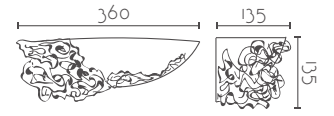

ATENEA

ATENEA

Ref:	Bombilla/Bulb	P.V.P- Price
293	1xE27 LED no incl.	58 €
294	1xR7s 118 mm LED no incl	62 €
Color/Colour Blanco Natural / Natural White		
Material Escayola Inesplast / Inesplast Plaster		
Medidas/Dimensions 300x110x140 mm		

ATENEA LED

Ref:	Color °K	Bombilla/Bulb	Regulable	P.V.P- Price
293/LED	27 | 2700K	LED 12W 1820Lm	✗	98 €
293/DIM	30 | 3000K	LED 8W 1340Lm Dimmable	✓	106 €

ORION

ORION

Ref:	Bombilla/Bulb	P.V.P- Price
295	1xE27 LED no incl.	58 €
296	1xR7s 118 mm LED no incl	62 €
Color/Colour Blanco Natural / Natural White		
Material Escayola Inesplast / Inesplast Plaster		
Medidas/Dimensions 300x110x140 mm		

ORION LED

Ref:	Color °K	Bombilla/Bulb	Regulable	P.V.P- Price
295/LED	27 | 2700K	LED 12W 1820Lm	✗	98 €
295/DIM	30 | 3000K	LED 8W 1340Lm Dimmable	✓	106 €

ITACA

ITACA

Ref:	Bombilla/Bulb	P.V.P- Price
359	1xE27 LED no incl.	60 €
360	1xR7s 118 mm LED no incl	63 €
Color/Colour Blanco Natural / Natural White		
Material Escayola Inesplast / Inesplast Plaster		
Medidas/Dimensions 300x130x120mm		

ITACA LED

Ref:	Color °K	Bombilla/Bulb	Regulable	P.V.P- Price
359/LED	27 | 2700K	LED 12W 1820Lm	✗	100 €
359/DIM	30 | 3000K	LED 8W 1340Lm Dimmable	✓	108 €

ROCA

ROCA

Ref:	Bombilla/Bulb	P.V.P- Price
188	1xE27 LED no incl.	60 €
189	1xR7s 118 mm LED no incl	77 €
Color/Colour Blanco Natural / Natural White		
Material Escayola Inesplast / Inesplast Plaster		
Medidas/Dimensions 330x135x135mm		

ROCA LED

Ref:	Color °K	Bombilla/Bulb	Regulable	P.V.P- Price
188/LED	27 | 2700K	LED 12W 1820Lm	✗	100 €
188/DIM	30 | 3000K	LED 8W 1340Lm Dimmable	✓	108 €