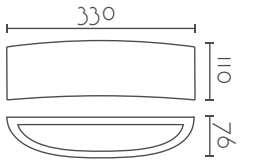

NEXUS LED

NEXUS LED ^{New}