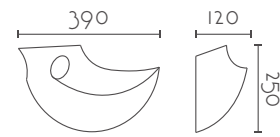

ARIANE

ARIANE

Ref:	Bombilla/Bulb	P.V.P- Price
108	1xE27 LED no incl.	81 €
107	1xR7s 118 mm LED no incl	86 €
Color/Colour	Blanco Natural / Natural White	
Material	Escayola Inesplast / Inesplast Plaster	
Medidas/Dimensions	390x270x135 mm	

ARIANE LED

Ref:	Color °K	Bombilla/Bulb	Regulable	P.V.P- Price
108/LED	27 | 2700K	LED 12W 1820Lm	✗	121 €
108/DIM	30 | 3000K	LED 8W 1340Lm Dimmable	✓	129 €

TROIKA

TROIKA

Ref:	Bombilla/Bulb	P.V.P- Price
103	1xE27 LED no incl.	85 €
102	1xR7s 118 mm LED no incl	88 €
Color/Colour	Blanco Natural / Natural White	
Material	Escayola Inesplast / Inesplast Plaster	
Medidas/Dimensions	390x250x120 mm	

TROIKA LED

Ref:	Color °K	Bombilla/Bulb	Regulable	P.V.P- Price
103/LED	27 | 2700K	LED 12W 1820Lm	✗	125 €
103/DIM	30 | 3000K	LED 8W 1340Lm Dimmable	✓	133 €

LLUNA

LLUNA

Ref:	Bombilla/Bulb	P.V.P- Price
40	1xE27 LED no incl.	79 €
36	1xR7s 118 mm LED no incl	82 €
Color/Colour	Blanco Natural / Natural White	
Material	Escayola Inesplast / Inesplast Plaster	
Medidas/Dimensions	300x220x125 mm	

LLUNA LED

Ref:	Color °K	Bombilla/Bulb	Regulable	P.V.P- Price
40/LED	27 | 2700K	LED 12W 1820Lm	✗	119 €
40/DIM	30 | 3000K	LED 8W 1340Lm Dimmable	✓	127 €