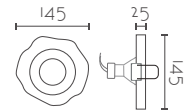

VARI

Ref:	Bombilla/Bulb	P.V.P- Price
559	1xGU10 LED no incl.	32 €
559/EM	Solo Embellecedor escayola sin empotrable Only Decorative section plaster without downlight	17 €
Color/Colour	Blanco Natural / Natural White	
Material	Escayola Inesplast / Inesplast Plaster	
Medidas/Dimensions	Ø 175 x 20 mm	Corte/Cut Ø74 mm

ONDA

Ref:	Bombilla/Bulb	P.V.P- Price
143	1xGU10 LED no incl.	24 €
143/EM	Solo Embellecedor escayola sin empotrable Only Decorative section plaster without downlight	17 €
Color/Colour	Blanco Natural / Natural White	
Material	Escayola Inesplast / Inesplast Plaster	
Medidas/Dimensions	Ø 145 x 25 mm	Corte/Cut Ø60 mm

SCALA

Ref:	Bombilla/Bulb	P.V.P- Price
136	1xGU10 LED no incl.	24 €
136/EM	Solo Embellecedor escayola sin empotrable Only Decorative section plaster without downlight	17 €
Color/Colour	Blanco Natural / Natural White	
Material	Escayola Inesplast / Inesplast Plaster	
Medidas/Dimensions	Ø 130 x 15 mm	Corte/Cut Ø60 mm

DAISY

Ref:	Bombilla/Bulb	P.V.P- Price
155	1xGU10 LED no incl.	30 €
155/EM	Solo Embellecedor escayola sin empotrable Only Decorative section plaster without downlight	17 €
Color/Colour	Blanco Natural / Natural White	
Material	Escayola Inesplast / Inesplast Plaster	
Medidas/Dimensions	240 x 150 x 20 mm	Corte/Cut Ø80 mm

ZIP

Ref:	Bombilla/Bulb	P.V.P- Price
145	1xGU10 LED no incl.	24 €
145/EM	Solo Embellecedor escayola sin empotrable Only Decorative section plaster without downlight	17 €
Color/Colour	Blanco Natural / Natural White	
Material	Escayola Inesplast / Inesplast Plaster	
Medidas/Dimensions	Ø 130 x 25 mm	Corte/Cut Ø60 mm

ESPIN