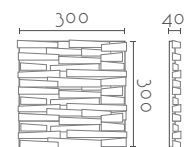

ANETO

Ref:	Bombilla/Bulb	P.V.P- Price
606	1xE27 LED no incl.	75 €
606/R7	1xR7s 118 mm LED no incl	82 €
Color/Colour	Blanco Natural / Natural White	
Material	Escayola Inesplast / Inesplast Plaster	
Medidas/Dimensions	300x300x140mm