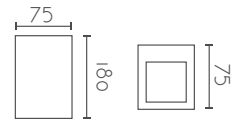

ROBIN 180 (New)		
Ref:	Bombilla/Bulb	P.V.P- Price
ROBIN	2xGU10 LED no incl.	51 €
Color/Colour	Blanco Natural / Natural White	
Material	Escayola Inesplast / Inesplast Plaster	
Medidas/Dimensions	180x75x75 mm