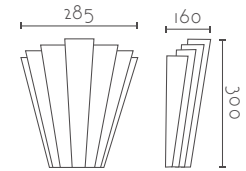

ARES

ARES		
Ref:	Bombilla/Bulb	P.V.P- Price
519	1xE27 LED no incl.	94 €
520	1xR7s 118 mm LED no incl	97 €
Color/Colour	Blanco Natural / Natural White	
Material	Escayola Inesplast / Inesplast Plaster	
Medidas/Dimensions	285x350x180mm	

ARES LED				
Ref:	Color °K	Bombilla/Bulb	Regulable	P.V.P- Price
519/LED	27 | 2700K	LED 12W 1820Lm	✗	134 €
519/DIM	30 | 3000K	LED 8W 1340Lm Dimmable	✓	142 €

NERVA

NERVA		
Ref:	Bombilla/Bulb	P.V.P- Price
307	1xE27 LED no incl.	59 €
308	1xR7s 118 mm LED no incl	63 €
Color/Colour	Blanco Natural / Natural White	
Material	Escayola Inesplast / Inesplast Plaster	
Medidas/Dimensions	285x300x160 mm	

NERVA LED				
Ref:	Color °K	Bombilla/Bulb	Regulable	P.V.P- Price
307/LED	27 | 2700K	LED 12W 1820Lm	✗	99 €
307/DIM	30 | 3000K	LED 8W 1340Lm Dimmable	✓	107 €

HERMES

HERMES		
Ref:	Bombilla/Bulb	P.V.P- Price
521	1xE27 LED no incl.	94 €
522	1xR7s 118 mm LED no incl	97 €
Color/Colour	Blanco Natural / Natural White	
Material	Escayola Inesplast / Inesplast Plaster	
Medidas/Dimensions	280x350x195mm	

HERMES LED				
Ref:	Color °K	Bombilla/Bulb	Regulable	P.V.P- Price
521/LED	27 | 2700K	LED 12W 1820Lm	✗	134 €
521/DIM	30 | 3000K	LED 8W 1340Lm Dimmable	✓	142 €

ARGOS

ARGOS		
Ref:	Bombilla/Bulb	P.V.P- Price
523	1xE27 LED no incl.	94 €
Color/Colour	Blanco Natural / Natural White	
Material	Escayola Inesplast / Inesplast Plaster	
Medidas/Dimensions	290x310x160 mm