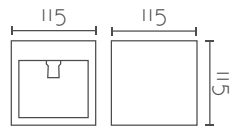

SIMA 150

SIMA 150 ^(New)

Ref:	Bombilla/Bulb	P.V.P- Price
SIMA	1xG9 LED no incl.	32 €
Color/Colour	Blanco Natural / Natural White	
Material	Escayola Inesplast / Inesplast Plaster	
Medidas/Dimensions	150x150x70 mm	

ARIEL 115

ARIEL 115 ^(New)

Ref:	Bombilla/Bulb	P.V.P- Price
ARIEL	1xG9 LED no incl.	36 €
Color/Colour	Blanco Natural / Natural White	
Material	Escayola Inesplast / Inesplast Plaster	
Medidas/Dimensions	115x115x115 mm