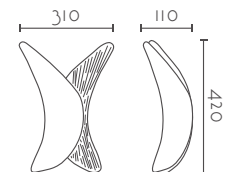

DARMA

DARMA

Ref:	Bombilla/Bulb	P.V.P- Price
455	1xE27 LED no incl.	86 €
456	1xR7s 118 mm LED no incl	89 €
Color/Colour		Blanco Natural / Natural White
Material		Escayola Inesplast / Inesplast Plaster
Medidas/Dimensions		370x280x140 mm

DARMA LED

Ref:	Color °K	Bombilla/Bulb	Regulable	P.V.P- Price
455/LED	27 | 2700K	LED 18W 2730Lm	✗	135 €
455/DIM	30 | 3000K	LED 16W 2550Lm Dimmable	✓	143 €

JAZZ

JAZZ

Ref:	Bombilla/Bulb	P.V.P- Price
458	1xE27 LED no incl.	86 €
Color/Colour		Blanco Natural / Natural White
Material		Escayola Inesplast / Inesplast Plaster
Medidas/Dimensions		310x420x110 mm