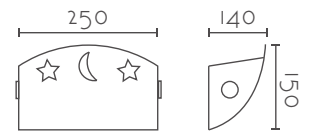

STARS SUN

STARS SUN

Ref:	Bombilla/Bulb	P.V.P- Price
317	1xE27 LED no incl.	78 €
318	1xR7s 118 mm LED no incl	82 €
Color/Colour	Blanco Natural / Natural White	
Material	Escayola Inesplast / Inesplast Plaster	
Medidas/Dimensions	250x150x140 mm	

STARS SUN LED

Ref:	Color °K	Bombilla/Bulb	Regulable	P.V.P- Price
317/LED	27 | 2700K	LED 12W 1820Lm	✗	118 €
317/DIM	30 | 3000K	LED 8W 1340Lm Dimmable	✓	126 €

STARS MOON

STARS MOON

Ref:	Bombilla/Bulb	P.V.P- Price
365	1xE27 LED no incl.	78 €
366	1xR7s 118 mm LED no incl	82 €
Color/Colour	Blanco Natural / Natural White	
Material	Escayola Inesplast / Inesplast Plaster	
Medidas/Dimensions	250x150x140 mm	

STARS MOON LED

Ref:	Color °K	Bombilla/Bulb	Regulable	P.V.P- Price
365/LED	27 | 2700K	LED 12W 1820Lm	✗	118 €
365/DIM	30 | 3000K	LED 8W 1340Lm Dimmable	✓	126 €