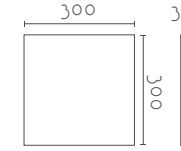

Ref:	Bombilla/Bulb	P.V.P- Price
581/LED	LED 14,5W 1600Lm 3000°K	195 €
Color/Colour	Blanco Natural / Natural White	
Material	Escayola Inesplast / Inesplast Plaster	
Medidas/Dimensions	300x300x85mm	

PLACA MESTRAL