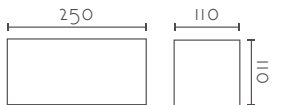

GREGAL

Ref:	Bombilla/Bulb	P.V.P- Price
598	1xE27 LED no incl.	58 €
599	1xR7s 118 mm LED no incl	66 €
Color/Colour	Blanco Natural / Natural White	
Material	Escayola Inesplast / Inesplast Plaster	
Medidas/Dimensions	250x110x110 mm