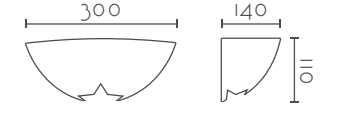

SPARTA

SPARTA

Ref:	Bombilla/Bulb	P.V.P- Price
291	1xE27 LED no incl.	58 €
292	1xR7s 118 mm LED no incl	62 €
Color/Colour	Blanco Natural / Natural White	
Material	Escayola Inesplast / Inesplast Plaster	
Medidas/Dimensions	300x110x140 mm	

SPARTA LED

Ref:	Color °K	Bombilla/Bulb	Regulable	P.V.P- Price
291/LED	27 | 2700K	LED 12W 1820Lm	✗	98 €
291/DIM	30 | 3000K	LED 8W 1340Lm Dimmable	✓	106 €

ZEUS

ZEUS

Ref:	Bombilla/Bulb	P.V.P- Price
289	1xE27 LED no incl.	58 €
290	1xR7s 118 mm LED no incl	62 €
Color/Colour	Blanco Natural / Natural White	
Material	Escayola Inesplast / Inesplast Plaster	
Medidas/Dimensions	300x110x140 mm	

ZEUS LED

Ref:	Color °K	Bombilla/Bulb	Regulable	P.V.P- Price
289/LED	27 | 2700K	LED 12W 1820Lm	✗	98 €
289/DIM	30 | 3000K	LED 8W 1340Lm Dimmable	✓	106 €