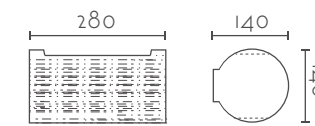

CRETA

CRETA

Ref:	Bombilla/Bulb	P.V.P- Price
539	1xE27 LED no incl.	71 €
540	1xR7s 118 mm LED no incl	74 €
Color/Colour	Blanco Natural / Natural White	
Material	Escayola Inesplast / Inesplast Plaster	
Medidas/Dimensions	400x140x200 mm	

CRETA LED

Ref:	Color °K	Bombilla/Bulb	Regulable	P.V.P- Price
539/LED	27 | 2700K	LED 12W 1820Lm	✗	111 €
539/DIM	30 | 3000K	LED 8W 1340Lm Dimmable	✓	119 €

APOLO

APOLO

Ref:	Bombilla/Bulb	P.V.P- Price
301	1xE27 LED no incl.	74 €
302	1xR7s 118 mm LED no incl	78 €
Color/Colour	Blanco Natural / Natural White	
Material	Escayola Inesplast / Inesplast Plaster	
Medidas/Dimensions	420x100x180mm	

APOLO LED

Ref:	Color °K	Bombilla/Bulb	Regulable	P.V.P- Price
301/LED	27 | 2700K	LED 12W 1820Lm	✗	114 €
301/DIM	30 | 3000K	LED 8W 1340Lm Dimmable	✓	122 €

INÉS

INÉS

Ref:	Bombilla/Bulb	P.V.P- Price
305	1xE27 LED no incl.	66 €
306	1xR7s 118 mm LED no incl	71 €
Color/Colour	Blanco Natural / Natural White	
Material	Escayola Inesplast / Inesplast Plaster	
Medidas/Dimensions	280x140x140 mm	

INÉS LED

Ref:	Color °K	Bombilla/Bulb	Regulable	P.V.P- Price
305/LED	27 | 2700K	LED 12W 1820Lm	✗	106 €
305/DIM	30 | 3000K	LED 8W 1340Lm Dimmable	✓	114 €