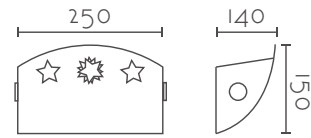

STARS SUN

STARS SUN

Ref:	Bombilla/Bulb	P.V.P- Price
317	1xE27 LED no incl.	78 €
318	1xR7s 118 mm LED no incl	82 €
Color/Colour	Blanco Natural / Natural White	
Material	Escayola Inesplast / Inesplast Plaster	
Medidas/Dimensions	250x150x140 mm	

STARS SUN LED

Ref:	Color °K	Bombilla/Bulb	Regulable	P.V.P- Price
317/LED	27 | 2700K	LED 12W 1820Lm	✗	118 €
317/DIM	30 | 3000K	LED 8W 1340Lm Dimmable	✓	126 €

STARS MOON

STARS MOON

Ref:	Bombilla/Bulb	P.V.P- Price
365	1xE27 LED no incl.	78 €
366	1xR7s 118 mm LED no incl	82 €
Color/Colour	Blanco Natural / Natural White	
Material	Escayola Inesplast / Inesplast Plaster	
Medidas/Dimensions	250x150x140 mm	

STARS MOON LED

Ref:	Color °K	Bombilla/Bulb	Regulable	P.V.P- Price
365/LED	27 | 2700K	LED 12W 1820Lm	✗	118 €
365/DIM	30 | 3000K	LED 8W 1340Lm Dimmable	✓	126 €