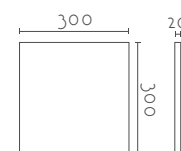

Ref:	Bombilla/Bulb	P.V.P- Price
578/LED	LED 14,5W 1600Lm 3000°K	195 €
Color/Colour	Blanco Natural / Natural White	
Material	Escayola Inesplast / Inesplast Plaster	
Medidas/Dimensions	300x300x75mm	

PLACA TALIA

605/PLACA	Blanco Natural / Natural White	27 €
Material	Escayola Inesplast / Inesplast Plaster	
Medidas/Dimensions	300x300x20mm