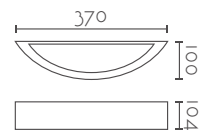

CRONOS 370

CRONOS 370

Ref:	Bombilla/Bulb	P.V.P- Price
535B	1xR7s 118 mm LED no incl	68 €
Color/Colour	Blanco Natural / Natural White	
Material	Escayola Inesplast / Inesplast Plaster Difusor Pergamino / Parchment Paper Diffuser	
Medidas/Dimensions	370x104x100 mm	

CRONOS 370 LED

Ref:	Color °K	Bombilla/Bulb	Regulable	P.V.P- Price
534B/LED	27 | 2700K	LED 12W 1820Lm	✗	105 €
534B/DIM	30 | 3000K	LED 16W 2520Lm Dimmable	✓	125 €

CRONOS 400

CRONOS 400

Ref:	Bombilla/Bulb	P.V.P- Price
534	1xE27 LED no incl.	71 €
535	1xR7s 118 mm LED no incl	76 €
Color/Colour	Blanco Natural / Natural White	
Material	Escayola Inesplast / Inesplast Plaster Difusor Pergamino / Parchment Paper Diffuser	
Medidas/Dimensions	400x110x130 mm	

CRONOS 400 LED

Ref:	Color °K	Bombilla/Bulb	Regulable	P.V.P- Price
534/LED	27 | 2700K	LED 12W 1820Lm	✗	111 €
534/DIM	30 | 3000K	LED 16W 2520Lm Dimmable	✓	128 €