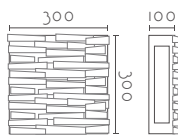

MOS

MOS

Ref:	Bombilla/Bulb	P.V.P- Price
577/LED	LED 14,5W 1600Lm 3000°K	195 €
Color/Colour	Blanco Natural / Natural White	
Material	Escayola Inesplast / Inesplast Plaster	
Medidas/Dimensions	300x300x85mm	

PLACA MOS

609/PLACA	Blanco Natural / Natural White	27 €
Material	Escayola Inesplast / Inesplast Plaster	
Medidas/Dimensions	300x300x30mm	

EVEREST

Ref:	Bombilla/Bulb	P.V.P- Price
582/LED	LED 14,5W 1600Lm 3000°K	195 €
Color/Colour	Blanco Natural / Natural White	
Material	Escayola Inesplast / Inesplast Plaster	
Medidas/Dimensions	300x300x100mm	

607/PLACA	Blanco Natural / Natural White	27 €
Material	Escayola Inesplast / Inesplast Plaster	
Medidas/Dimensions	300x300x40mm