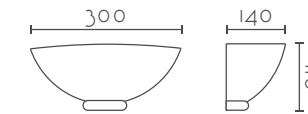

SPARTA

SPARTA

Ref:	Bombilla/Bulb	P.V.P- Price
291	1xE27 LED no incl.	58 €
292	1xR7s 118 mm LED no incl	62 €
Color/Colour	Blanco Natural / Natural White	
Material	Escayola Inesplast / Inesplast Plaster	
Medidas/Dimensions	300x110x140 mm	

SPARTA LED

Ref:	Color °K	Bombilla/Bulb	Regulable	P.V.P- Price
291/LED	27 | 2700K	LED 12W 1820Lm	✗	98 €
291/DIM	30 | 3000K	LED 8W 1340Lm Dimmable	✓	106 €

ZEUS

ZEUS

Ref:	Bombilla/Bulb	P.V.P- Price
289	1xE27 LED no incl.	58 €
290	1xR7s 118 mm LED no incl	62 €
Color/Colour	Blanco Natural / Natural White	
Material	Escayola Inesplast / Inesplast Plaster	
Medidas/Dimensions	300x110x140 mm	

ZEUS LED

Ref:	Color °K	Bombilla/Bulb	Regulable	P.V.P- Price
289/LED	27 | 2700K	LED 12W 1820Lm	✗	98 €
289/DIM	30 | 3000K	LED 8W 1340Lm Dimmable	✓	106 €