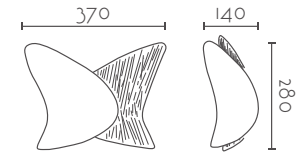

DARMA

DARMA

Ref:	Bombilla/Bulb	P.V.P- Price
455	1xE27 LED no incl.	86 €
456	1xR7s 118 mm LED no incl	89 €
Color/Colour		Blanco Natural / Natural White
Material		Escayola Inesplast / Inesplast Plaster
Medidas/Dimensions		370x280x140 mm

DARMA LED

Ref:	Color °K	Bombilla/Bulb	Regulable	P.V.P- Price
455/LED	27 | 2700K	LED 18W 2730Lm	✗	135 €
455/DIM	30 | 3000K	LED 16W 2550Lm Dimmable	✓	143 €

JAZZ

JAZZ

Ref:	Bombilla/Bulb	P.V.P- Price
458	1xE27 LED no incl.	86 €
Color/Colour		Blanco Natural / Natural White
Material		Escayola Inesplast / Inesplast Plaster
Medidas/Dimensions		310x420x110 mm