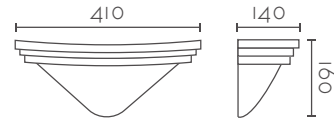

ALFA 310

ALFA 310

Ref:	Bombilla/Bulb	P.V.P- Price
431	1xE27 LED no incl.	57 €
432	1xR7s 118 mm LED no incl	63 €
Color/Colour		Blanco Natural / Natural White
Material		Escayola Inesplast / Inesplast Plaster
Medidas/Dimensions 310x150x130 mm		

ALFA 310 LED

Ref:	Color °K	Bombilla/Bulb	Regulable	P.V.P- Price
431/LED	27 | 2700K	LED 12W 1820Lm	✗	97 €
431/DIM	30 | 3000K	LED 8W 1340Lm Dimmable	✓	105 €

ALFA 410

ALFA 410

Ref:	Bombilla/Bulb	P.V.P- Price
429	1xE27 LED no incl.	59 €
430	1xR7s 118 mm LED no incl	66 €
Color/Colour		Blanco Natural / Natural White
Material		Escayola Inesplast / Inesplast Plaster
Medidas/Dimensions 410x160x140 mm		

ALFA 410 LED

Ref:	Color °K	Bombilla/Bulb	Regulable	P.V.P- Price
429/LED	27 | 2700K	LED 12W 1820Lm	✗	99 €
429/DIM	30 | 3000K	LED 8W 1340Lm Dimmable	✓	107 €

VERA

VERA

Ref:	Bombilla/Bulb	P.V.P- Price
437	1xE27 LED no incl.	64 €
438	1xR7s 118 mm LED no incl	69 €
Color/Colour		Blanco Natural / Natural White
Material		Escayola Inesplast / Inesplast Plaster
Medidas/Dimensions 355x165x160 mm		

VERA LED

Ref:	Color °K	Bombilla/Bulb	Regulable	P.V.P- Price
437/LED	27 | 2700K	LED 18W 2730Lm	✗	113 €
437/DIM	30 | 3000K	LED 16W 2550Lm Dimmable	✓	121 €