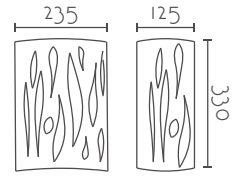

BIS

Ref:	Bombilla/Bulb	P.V.P- Price
435	1xE27 LED no incl.	73 €
Color/Colour	Blanco Natural / Natural White	
Material	Escayola Inesplast / Inesplast Plaster Difusor Pergamino / Parchment Diffuser	
Medidas/Dimensions	235x330x125 mm