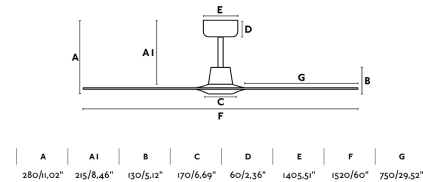

## MOREA Light brown ceiling fan with DC motor

Ref. 33519

Ceiling fan with DC motor suitable for rooms from 17m2. Operated by remote control (included). This light brown fan has 5 dimmable speeds 3-7-12-17-38W and 58-105-131-148-195rpm. Airflow: 211,7 m3 min / 7473 CFM. This ceiling fan is suitable for inclining roof.

### Specifications

<b>Bulb:</b>	DC MOTOR
<b>Bulb included:</b>	No
<b>Transformer:</b>	
<b>Transformer included:</b>	No
<b>Voltage:</b>	220-240V
<b>IP:</b>	20
<b>Class:</b>	I
<b>Material:</b>	Motor made from steel and blades PMMA
<b>Designer:</b>	
<b>Length:</b>	1520 mm
<b>Height:</b>	280 mm
<b>Diameter:</b>	1520 Ø
<b>Net Weight:</b>	5.45 kg
<b>Volume:</b>	0.06295 m3