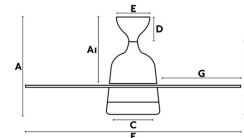

MEDITERRANEO White ceiling fan

Ref. 33704

Classically shaped white fan but renewed, ideal for the ventilation of rooms up to 13m2. Motor built in steel, MDF blades finished in white/maple, and opal glass diffuser. Operated by pull chain. MEDITERRANEO offers 3 adjustable speeds with a consumption of 13-22-46W and 198-242-275 revolutions per minute depending on speed. This ceiling fan comes with inverse function. Airflow: 85,38 m3 min / 3014 CFM

Specifications

Bulb:	1 X E14 MAX 8W LED
Bulb included:	No
Transformer:	
Transformer included:	No
Voltage:	220-240V
IP:	20
Class:	I
Material:	Motor made from steel and blades from MDF with an opal glass difusser
Designer:	MANEL LLUSCÀ
Recommended bulb:	17461
Description of recommended Bulb:	BULB G45 MATT LED E14 4W 2700K
Length:	815 mm
Net Width:	815 mm
Height:	385 mm
Diameter:	815 Ø
Net Weight:	5.80 kg
Volume:	0.03454 m3