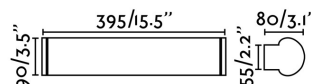

### Specifications

<b>Bulb:</b>	LED 15W 2700K 800Lm
<b>Bulb included:</b>	Yes
<b>Transformer:</b>	Driver
<b>Transformer included:</b>	Yes
<b>Voltage:</b>	100-240V
<b>IP:</b>	44
<b>Class:</b>	II
<b>Material:</b>	Metal and opal glass diffuser
<b>Designer:</b>	
<b>Length:</b>	395 mm
<b>Net Width:</b>	80 mm
<b>Height:</b>	90 mm
<b>Net Weight:</b>	1.82 kg
<b>Volume:</b>	0.01035 m3