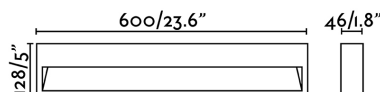

### Specifications

**Bulb:** SMD AC LED 12W 3000K 443Lm

**Bulb included:** Yes

**Transformer:** Driver

**Transformer included:** Yes

**IP:** 54

**Class:** I

**Material:** Aluminium and glass diffuser

**Designer:**

**Length:** 600 mm

**Net Width:** 46 mm

**Height:** 128 mm

**Volume:** 0.00843 m<sup>3</sup>

8421776183063