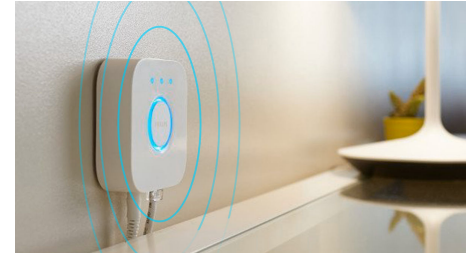

Requires a Philips Hue bridge

Connect your Philips Hue lights with the bridge to control your lights from your smartphone or tablet via the Philips Hue app.

Specifications

Design and finishing

- Colour: clear
- Material: synthetics

Extra feature/accessory incl.

- Colour changing (PowerLED): Yes
- Dimmable: Yes
- Perfectly suited for creating ambience: Yes
- Power adapter included: Yes
- ZigBee Light Link: Yes

Miscellaneous

- Especially designed for: Living Room and Bedroom, Kids room
- Style: Expressive
- Type: Table lamp
- EyeComfort: No

Product dimensions and weight

- Height: 15 cm
- Length: 16.5 cm
- Net weight: 0.807 kg
- Width: 22.2 cm

Service

- Warranty: 2 year(s)

Technical specifications

- Lifetime up to: 20,000 h
- Light source equivalent to traditional bulb of: 90 W
- Total lumen output fixture: 210 lm
- Mains power: 50-60 Hz
- Fixture dimmable: Yes
- LED: Yes
- Built-in LED: Yes
- IP code: IP20
- Class of protection: II - double insulated
- Light source replaceable: No

Packaging dimensions and weight

- EAN/UPC - product: 8718291480310
- Net weight: 0.807 kg
- Gross weight: 1.246 kg
- Height: 228.000 mm
- Length: 174.000 mm
- Width: 219.000 mm
- Material number (12NC): 915004318901

Issue date: 2021-06-16
Version: 0.1111

© 2021 Signify Holding. All rights reserved. Signify does not give any representation or warranty as to the accuracy or completeness of the information included herein and shall not be liable for any action in reliance thereon. The information presented in this document is not intended as any commercial offer and does not form part of any quotation or contract, unless otherwise agreed by Signify. Philips and the Philips Shield Emblem are registered trademarks of Koninklijke Philips N.V.