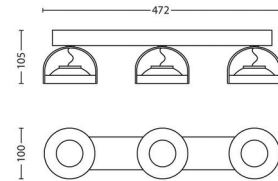

Special characteristics

- click!FIX system for easy installation
- Adjustable spot head.

Design		Power	
Product type *	Surfaced lighting spot	Input voltage	50-60 Hz
Product colour *	Chrome	AC input frequency	50-60 Hz
Suitable for indoor use *	✓	Weight & dimensions	
Suitable location	Bedroom, Living room	Width	100 mm
Housing material	Metal	Depth	472 mm
International Protection (IP) code	IP20	Length	47.2 cm
Protection class	I	Height	105 mm
Lighting style	Modern	Weight	1.22 kg
Type	Spot light	Packaging data	
Lamps		Quantity per pack *	1 pc(s)
Fitting/cap type *	Non-changeable bulb(s)	Package width	113 mm
Number of bulbs *	3 bulb(s)	Package depth	1130 mm
Bulb(s) included *	✓	Package height	508 mm
Bulb type	LED	Package weight	1.36 kg
Total power	13.5 W	Package net weight	1.14 kg
Bulb power	13.5 W	Package length	11.3 cm
Light colour	Warm white	Other features	
Colour temperature (max)	2700 K	Compatible with most dimmers	✓
Bulb lifetime	30000 h	EAN/UPC/GTIN (packaging)	8718696215746
Bulb voltage	LED	Energy efficiency class (old)	A+
Luminous flux	1500 lm	Technical details	
Beam angle	40°	Net weight	1.14 kg
Equivalent bulb power	30 W	12NC Logistic code(s)	915004936101
Bulb technology	LED	Light source replaceable	✗
Extra-low voltage	✓	Package gross weight	1.36 kg
Eye comfort	✓	Click fix mounting	✓
Total luminous flux	1500 lm	LED module warranty	5 year(s)
Ergonomics		SAP width per piece	113,000 cm
Dimmable *	✓	SAP length per piece	113,000 cm
Fixture dimmable	✓	SAP height per piece	508,000 cm
Adjustable spot head	✓		