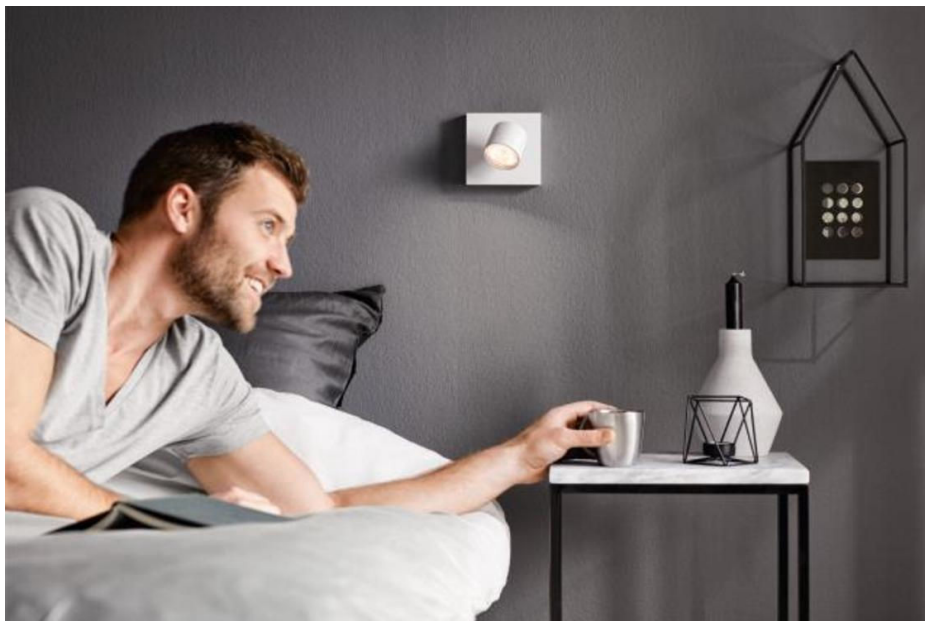

## Star single spot light

## The more you dim, the warmer the light

Change your room ambience to suit whatever you're doing. With Philips WarmGlow LED spots, you can smoothly dim to the right light level – from a bright functional light to an inviting, cosy, warm glow. The more you dim, the warmer the light.