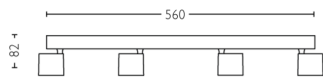

56244/31/P0