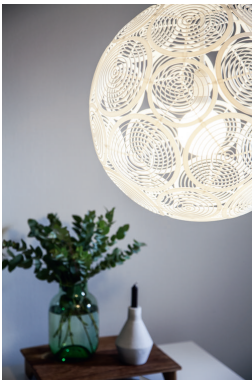

PHILIPS

Suspension light

myLiving

RING

white

40913/31/PN

Create the right light style

Bring stunning effects to your living room with a suspension light that adds a touch of modern playfulness, with the light either on or off.

Designed for your living room and bedroom

- Perfect to relax and socialise
- Create a stylish and welcoming atmosphere
- High-quality materials
- Create beautiful light effects
- Easy to assemble