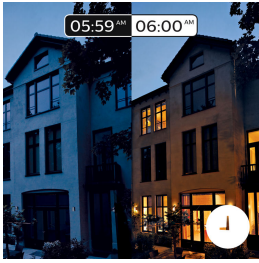

Timers for your convenience

Philips Hue can make it seem like you're at home when you're not, using the schedule function in the Philips Hue app. Set the lights to come on at a pre-set time, so the lights are on when you arrive home. You can even set

rooms to light up at different times. And of course, you can let the lights turn off gradually during the night, so you never have to worry whether you've left any lights on. Connection with the Philips Hue bridge is required for this functionality.