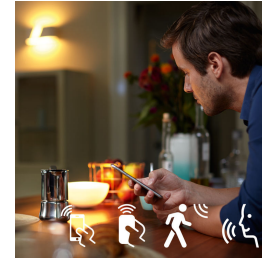

High light output

High-quality light with strong light output, providing plenty of white light for any moment or task.

Full control with the Hue bridge

Connect your Philips Hue lights with the bridge to unlock the endless possibilities of the system.

Control your way

Connect your Philips Hue lights with the bridge and start discovering the endless possibilities. Control your lights from your smartphone or tablet via the Philips Hue app, or add switches to your system to activate your lights. Set timers, notifications, alarms and more for the full Philips Hue experience. Philips Hue even works with Amazon Alexa, Apple Homekit and Google Home to allow you to control your lights with your voice.