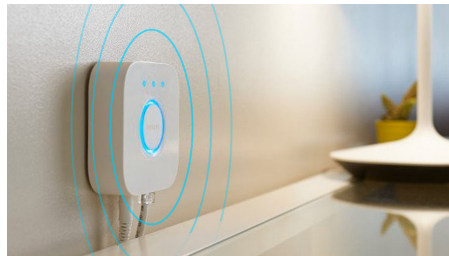

Full control with the Hue bridge

Connect your Philips Hue lights with the bridge to unlock the endless possibilities of the system.