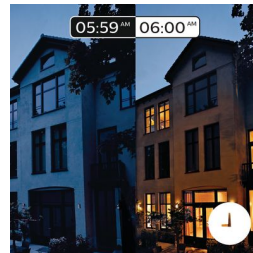

Timers for your convenience

Philips Hue can make it seem like you're home when you're not, using the schedule function in the Philips Hue app. Set the lights to come on at a pre-set time, so the lights are on when you arrive home. You can even set rooms to light up at different times. And of course, you can let the lights turn off gradually in the night, so you never have to worry whether you've left any lights on. Connection with the Philips Hue bridge required for this functionality.