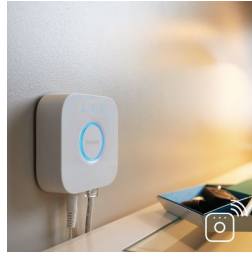

Full control with Hue bridge

Connect your Philips Hue lights with the bridge to unlock the endless possibilities of the system.