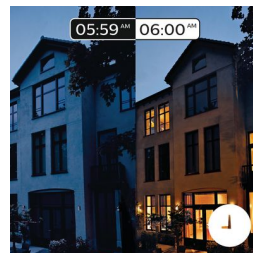

Timers for your convenience

Philips Hue can make it seem like you're home when you're not, using the schedule function in the Philips Hue app. Set the lights to come on at a pre-set time, so the lights are on when you arrive home. You can even set rooms to light up at different times. And of course, you can let the lights turn off gradually in the night, so you never have to worry whether you've left any lights on. Connection with the Philips Hue bridge required for this functionality.