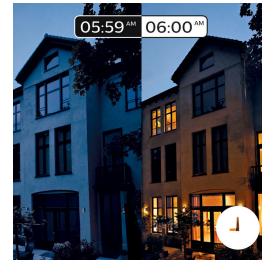

Timers for your convenience

Philips Hue can make it seem like you're at home when you're not, using the schedule function in the Philips Hue app. Set the lights to come on at a pre-set time, so the lights are on when you arrive home. You can even set rooms to light up at different times. And of course, you can let the lights turn off gradually during the night, so you never have to worry whether you've left any lights on. Connection with the Philips Hue bridge is required for this functionality.