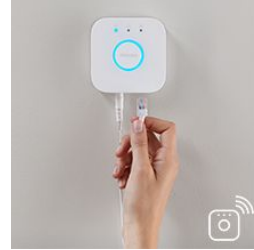

Requires a Philips Hue bridge

Connect your Philips Hue lights with the Bridge to control your lights from your smart phone or tablet via the Philips Hue app. Or control your Philips Hue lights with the Philips Hue dimmer indoor switch for on/off and dimming functionalities.