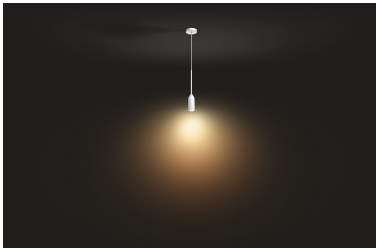

## Devote pendant

Hue White Ambiance

Extension

E27

White

Smart control with Hue Bridge\*

43006/31/P7

## Light for your moments

Extend your Philips Hue system with the White Ambiance Devote suspension light and enjoy natural white light that helps you to wake up, energise, concentrate, read and relax. Designed to direct the light where you need it most.