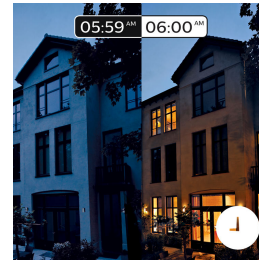

Timers for your convenience

Philips Hue can make it seem like you're at home when you're not, using the schedule function in the Philips Hue app. Set the lights to come on at a pre-set time, so the lights are on when you arrive home. You can even set rooms to light up at different times. And of course, you can let the lights turn off gradually during the night, so you never have to worry whether you've left any lights on. Connection with the Philips Hue bridge is required for this functionality.