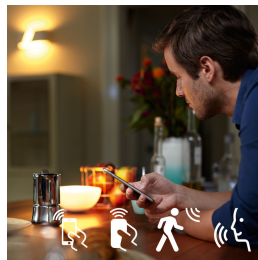

## Full control with the Hue bridge

Connect your Philips Hue lights with the bridge to unlock the endless possibilities of the system.

## Control it your way

Connect your Philips Hue lights with the bridge and start discovering the endless possibilities. Control your lights from your smartphone or tablet via the Philips Hue app, or add switches to your system to activate your lights. Set timers, notifications, alarms and more for the full Philips Hue experience. Philips Hue even works with Amazon Alexa, Apple Homekit and Google Home to allow you to control your lights with your voice.