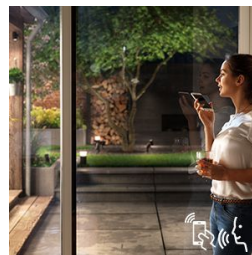

Powerful light

This Philips Hue light possesses a LED light source which illuminates a large portion of your garden. Find the route to your driveway, pathway, front- or back door brightly lit up, all with the comfort of the right light. Never lose track of what is happening around your house with this powerful Philips Hue light.

Weather-proof (IP44)

This Philips Hue outdoor fixture is specially designed for use in outdoor environments and has undergone rigorous tests to ensure its performance. The IP level is described by two figures: the first one refers to the protection level against dust, the second against water. This lamp is designed with IP44: it is protected against water splashed from any direction. This product is most common and ideal for general outdoor use.

Requires a Philips Hue bridge

Connect your Philips Hue lights with the Bridge to control your lights from your smart phone or tablet via the Philips Hue app. Or control your Philips Hue lights with the Philips Hue dimmer indoor switch for on/off and dimming functionalities.

Control it your way

Connect your Philips Hue lights with the Bridge and start discovering the endless possibilities. Control your lights from your smartphone or tablet via the Philips Hue app, or add the indoor switches to your system to change your lights. Set timers, notifications, alarms, and more for the full Philips Hue experience. Philips Hue even works with Amazon Alexa, Apple HomeKit and the Google Assistant to allow you to control your lights with your voice.