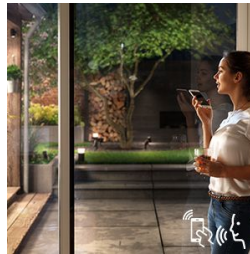

High light output

This Philips Hue light provides you with enough output to light up your garden comfortably. Use this Philips Hue light to help you light up your entrances, create more ambiance and bring your outdoors to the next level by setting the scene for your moment.

Weather-proof (IP44)

This Philips Hue outdoor fixture is specially designed for use in outdoor environments and has undergone rigorous tests to ensure its performance. The IP level is described by two figures: the first one refers to the protection level against dust, the second against water. This lamp is designed with IP44: it is protected against water splashed from any direction. This product is most common and ideal for general outdoor use.

Requires a Philips Hue bridge

Connect your Philips Hue lights with the Bridge to control your lights from your smart phone or tablet via the Philips Hue app. Or control your Philips Hue lights with the Philips Hue dimmer indoor switch for on/off and dimming functionalities.

Control it your way

Connect your Philips Hue lights with the Bridge and start discovering the endless possibilities. Control your lights from your smartphone or tablet via the Philips Hue app, or add the indoor switches to your system to change your lights. Set timers, notifications, alarms, and more for the full Philips Hue experience. Philips Hue even works with Amazon Alexa, Apple Homekit and the Google Assistant to allow you to control your lights with your voice.