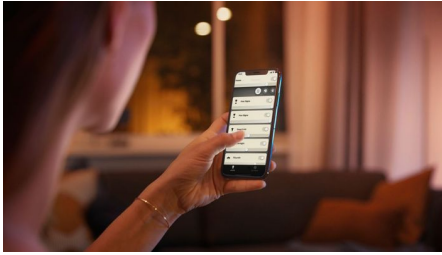

Highlights

Control up to 10 lights

With the Hue Bluetooth app, you can control your Hue smart lights in a single room of your home. Add up to 10 smart lights and control them all with just the touch of a button on your mobile device.

Control lights with your voice

Philips Hue works with Amazon Alexa and the Google Assistant when paired with a compatible Google Nest or Amazon Echo device. Simple voice commands allow you to control multiple lights in a room or just a single lamp.