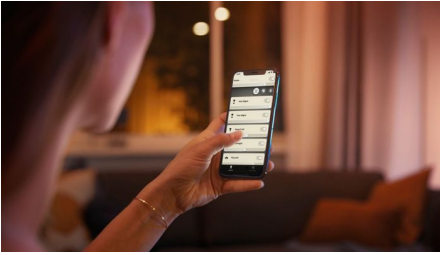

Easy smart lighting

Highlight your favorite items with Hue Argenta which offers a beautiful light beam in any tone of white and over 16 million colors. Control instantly via Bluetooth in one room or pair with a Hue Bridge to unlock the full suite of features.

Easy smart lighting

- Control up to 10 lights with the Bluetooth app
- Control lights with your voice*
- Set the right mood with warm to cool white light
- Get the perfect light recipes for your daily activities
- Unlock full suite of smart light features with Hue Bridge
- Create a personalized experience with colorful smart light

Highlights

Control up to 10 lights

With the Hue Bluetooth app, you can control your Hue smart lights in a single room of your home. Add up to 10 smart lights and control them all with just the touch of a button on your mobile device.