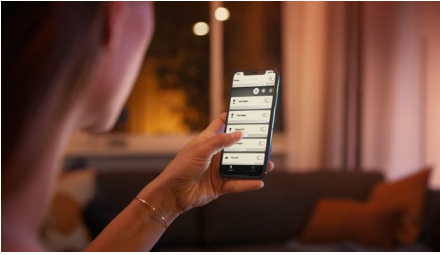

Highlights

Control up to 10 lights

With the Hue Bluetooth app, you can control your Hue smart lights in a single room of your home. Add up to 10 smart lights and control them all with just the touch of a button on your mobile device.

Control lights with your voice

Philips Hue works with Amazon Alexa and the Google Assistant when paired with a compatible Google Nest or Amazon Echo device. Simple voice commands allow you to control multiple lights in a room or just a single lamp.