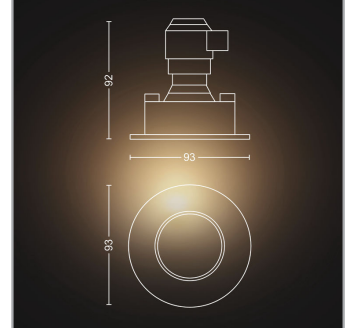

PHILIPS
Hue White Ambience
Recessed downlight
Recessed spot light
GU10
Chrome
Smart control with Hue
bridge*

34074/11/P7

Light for your moments

Extend your Philips Hue system with this additional White Ambience Bathroom downlight and enjoy warm to cool white light. Connect the spot to the Hue Bridge or dimmer switch from the Adore downlight starter kit and control it your way.

Power consumption

- Energy Efficiency Label: A

Product dimensions and weight

- Cut out length: 7.0 cm
- Cut out width: 7.0 cm
- Length: 9.4 cm
- Net weight: 0.198 kg
- Recessed distance: 10 cm
- Width: 9.3 cm