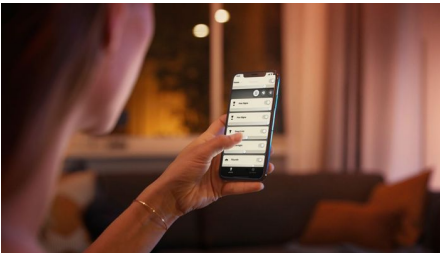

Comfort dimming

- Pair with a wireless dimmer switch for easy wireless control

Easy smart lighting

- Control up to 10 lights with the Bluetooth app
- Control lights with your voice*
- Set the right mood with warm to cool white light
- Get the perfect light recipes for your daily activities
- Unlock full suite of smart light features with Hue Bridge

Highlights

Installation free dimming

Control your Philips Hue lights directly with the wireless dimmer switch. You can turn the lights on and off, switch between the four different light recipes and dim to the right brightness. Installation is quick, simple and hassle-free. All you have to do is pair the switch with the lamp and place the switch anywhere in your home. It's that easy.

Control up to 10 lights

With the Hue Bluetooth app, you can control your Hue smart lights in a single room of your home. Add up to 10 smart lights and control them all with just the touch of a button on your mobile device.