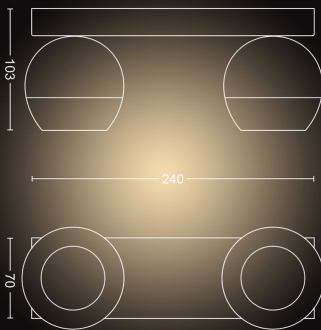

PHILIPS

Buckram double spotlight

Hue White Ambiance

Includes GU10 LED bulb

Bluetooth control via app

Includes dimmer switch

Add Hue Bridge to unlock more

50472/31/P6