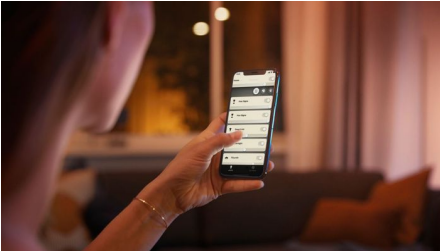

Control up to 10 lights

With the Hue Bluetooth app, you can control your Hue smart lights in a single room of your home. Add up to 10 smart lights and control them all with just the touch of a button on your mobile device.

Control lights with your voice

Philips Hue works with Amazon Alexa and the Google Assistant when paired with a compatible Google Nest or Amazon Echo device. Simple voice commands allow you to control multiple lights in a room or just a single lamp.