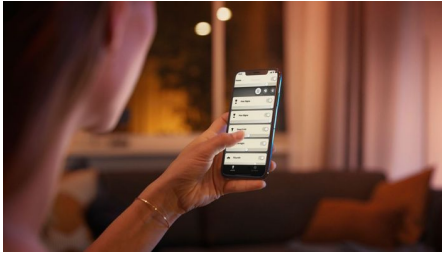

Easy smart lighting

- Control up to 10 lights with the Bluetooth app
- Control lights with your voice*
- Get the perfect light recipes for your daily activities
- Set the right mood with warm to cool white light
- Create a personalized experience with colorful smart light
- Unlock full suite of smart light features with Hue Bridge

Limitless possibilities

- Mix functional and mood lighting with one fixture

Highlights

Control up to 10 lights

With the Hue Bluetooth app, you can control your Hue smart lights in a single room of your home. Add up to 10 smart lights and control them all with just the touch of a button on your mobile device.

Control lights with your voice

Philips Hue works with Amazon Alexa and the Google Assistant when paired with a compatible Google Nest or Amazon Echo device. Simple voice commands allow you to control multiple lights in a room or just a single lamp.