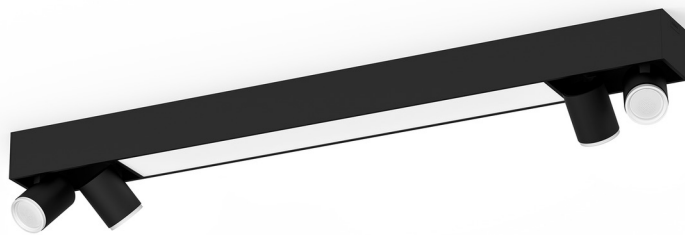

PHILIPS

Centris 4-spot
ceiling light

Hue White and color
ambiance

Integrated LED

Bluetooth control via app

Control with app or voice*

Add Hue Bridge to unlock more

8718696176047

Easy smart lighting

Get both functional and mood lighting in a single fixture. The black Centris has a fixed ceiling light and four spotlights that can be angled individually. Set each light in the fixture to any of millions of colors for a truly unique look.

Mix lighting with one fixture

The Philips Hue Centris blends function with aesthetics in a ceiling light that combines a central fixture with spot lights that can be individually angled to highlight different parts of the room. Set the Centris to one of millions of colors or any shade of warm-to-cool white light — or set each light in the lamp to its own individual shade for a livelier look.