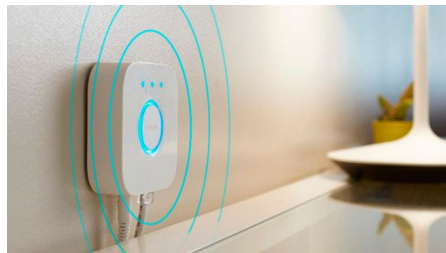

More features with Hue Bridge

Add a Hue Bridge (sold separately) to your smart lights to experience the full suite of Philips Hue features. With a Hue Bridge, you

can add up to 50 smart lights to control throughout your home. Create routines to automate your entire smart home lighting setup. Control your lights while away from home or add accessories such as motion sensors and smart switches.