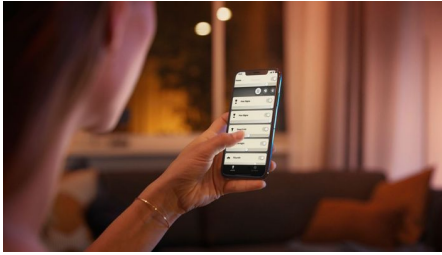

Easy smart lighting

The Ensis pendant's slim design and up and down lights makes it easy to combine functional and ambient light. Works as a standalone light or as part of your smart lighting system with the Hue Bridge.

Easy smart lighting

- Control up to 10 lights with the Bluetooth app
- Control lights with your voice*
- Get the perfect light recipes for your daily activities
- Set the right mood with warm to cool white light
- Create a personalized experience with colorful smart light
- Unlock full suite of smart light features with Hue Bridge

Highlights

Control up to 10 lights

With the Hue Bluetooth app, you can control your Hue smart lights in a single room of your home. Add up to 10 smart lights and control them all with just the touch of a button on your mobile device.